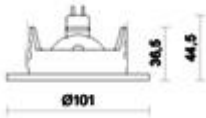

## PRODUCT DESCRIPTION

3" Round baffle trim

To be used in low and line voltage applications.

**LAMPING:** Accommodates an MR-16 or GU-10 bulb. Please see housing for maximum wattage allowed according to selection.

Clear lens included. Steel metal clips secure to housing.

**DIAMETER:** 4"

**FINISHES:** Matte White (MW)

MODEL	FINISH
R3-DR93	MW