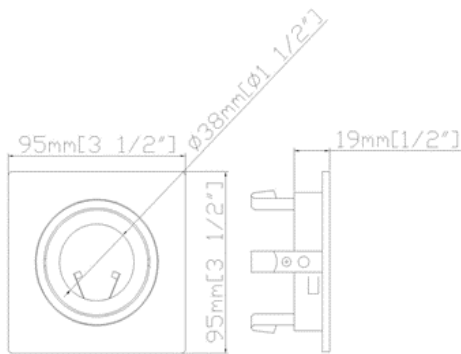

COMPATIBLE HOUSINGS

Model	Description
R3-050	3" LOW VOLTAGE NON IC REMODEL HOUSING REMOTE TRANSFORMER (NOT SUPPLIED)50W MAX MR-16
R3-499AT	3" LOW VOLTAGE NON IC AIRTITE NEW CONSTRUCTION HOUSING 50W MAX MR-16
R3-499ICA	3" LOW VOLTAGE IC AIRTITE NEW CONSTRUCTION HOUSING 35W MAX MR-16
R3-499RAT	3" LOW VOLTAGE NON IC AIRTITE REMODEL HOUSING 50W MAX MR-16
R3-G19AT	3" LINE VOLTAGE NON IC AIRTITE NEW CONSTRUCTION HOUSING 50W MAX GU-10
R3-G19ICA	3" LINE VOLTAGE IC AIRTITE NEW CONSTRUCTION HOUSING 35W MAX GU-10
R3-G19RAT	3" LINE VOLTAGE NON IC AIRTITE REMODEL HOUSING 50W MAX GU-10