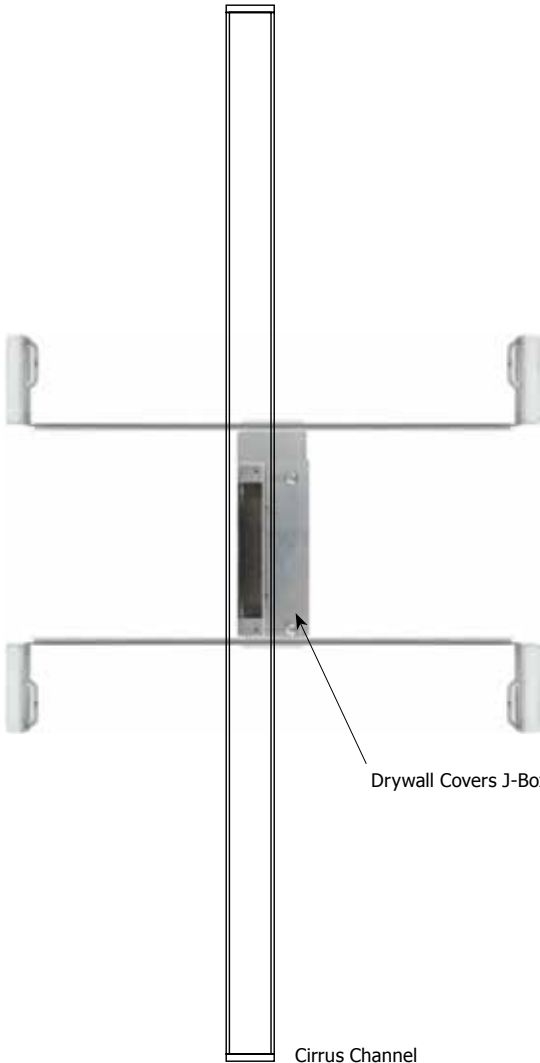

CIRRUS CHANNEL S1, SQUARE 1" LENS 24VDC SYSTEM, 85+ OR 95+CRI

MADE IN THE USA

Description:

Cirrus Channel S1 features a square 1" lens with 105 degree beam spread. At 2.5 or 5.5 watts per foot, the 24 volt DC channel contains 85+ or 95+CRI LEDs. It includes a split canopy that mounts on standard junction box. May be ordered with a Slim Profile Channel Junction Box (C-1RE-JBOX). Mounting clips are provided every 18 inches. Cirrus is powered by a Class 2 remote power supply up to 40 feet away. Available from 12 inches to 204 inches/17 feet (5WDC) or to 480 inches/40 feet (2WDC). May be ordered in 3, 5, 8 or 10 inch increments (see page 4 of spec sheet for exact dimensions). Lengths greater than 120 inches will ship as two or more segments that join together. Fixtures include a 5 year warranty.

Slim-Profile Junction Box (sold separately):

The Slim-Profile Junction Box with hanger bars mounts to studs spaced between 14.5"- 25" apart behind drywall. Allows low voltage DC wires from remote power supply to connect to channel wires. Junction box opening is covered by the fixture for a clean, safe connection. Includes a goof plate, for poor plastering around j-box, which may be plastered and painted.

Warm White 105° 5.5 Watt	
Distance	Foot Candles
2ft	108
3ft	62
4ft	40
6ft	21
8ft	13

Warm White 105° 2.5 Watt	
Distance	Foot Candles
2ft	61
3ft	35
4ft	22
6ft	12
8ft	7

PROJECT: _____ FIXTURE TYPE: _____ DATE: _____

SLIM-PROFILE JUNCTION BOX

REV09.04.14

Description:

The Slim-Profile Junction Box with hanger bars mounts to studs spaced between 14.5"- 25" apart behind drywall. Allows low voltage DC wires from remote power supply to connect to channel wires. The junction box opening is covered by the fixture for a clean, safe connection. Includes a goof plate, for poor plastering around j-box, which may be plastered and painted.