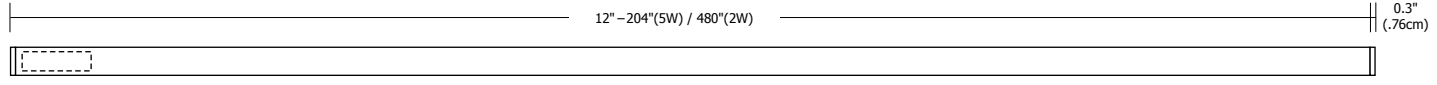

PROJECT:

FIXTURE TYPE:

DATE:

CIRRUS CHANNEL S1, SQUARE 1" LENS 24VDC SYSTEM, 85+ OR 95+CRI

REV09.04.14

Split Canopy (included)
with Cirrus Channel.
May be mounted at End.

Shown with C-1RE-JBOX (sold separately)