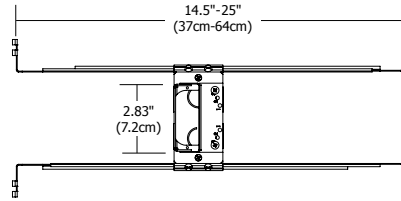

SLIM-PROFILE JUNCTION BOX

REV09.04.14