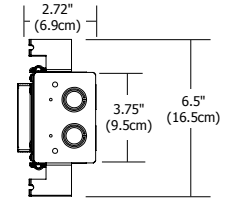

SLIM-PROFILE JUNCTION BOX

REV09.04.14