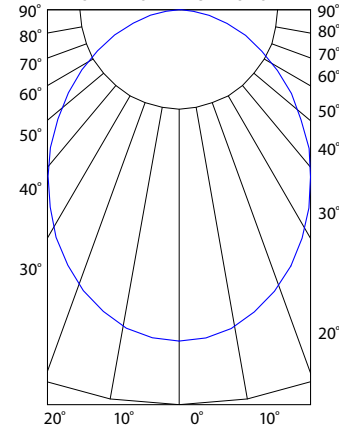

CIRRUS S1 105 DEGREE LENS
CANDLEPOWER DISTRIBUTION

Power Supply (24VDC):

- **PSB-25W-010-24VDC** 120VAC input, 25 watt output
- **PSB-96W-010-24VDC** 120-277VAC input, 96 watt output
- **PSB-100W-ELV-24VDC** 120VAC input, 96 watt output
- **PSB-2X96W-010-24VDC** 120-277VAC input, 2x96 watt output
- **PSB-2X100W-ELV-24VDC** 120VAC input, 2x96 watt output

Slim-Profile Junction Box (sold separately):

The Slim-Profile Junction Box with hanger bars mounts to studs spaced between 14.5"- 25" apart behind drywall. Allows low voltage DC wires from remote power supply to connect to channel wires. Junction box opening is covered by the fixture for a clean, safe connection. Includes a goof plate, for poor plastering around j-box, which may be plastered and painted.

Dimming:

010 power supplies use 0-10V dimmer: Philips Sunrise SR1200ZTUNV. ELV power supplies use ELV dimmer: Legrand, Adorne ADTP703TU; Lutron: Diva DVELV-300P, Skylark SELV-300P, Maestro MAELV-600 and Radio Ra 2