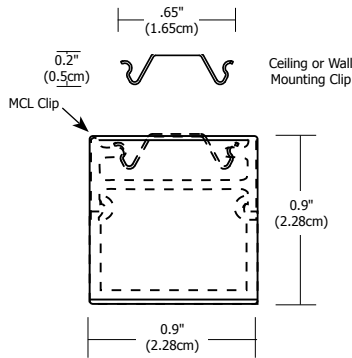

CIRRUS S1 105 DEGREE LENS
CANDLEPOWER DISTRIBUTION