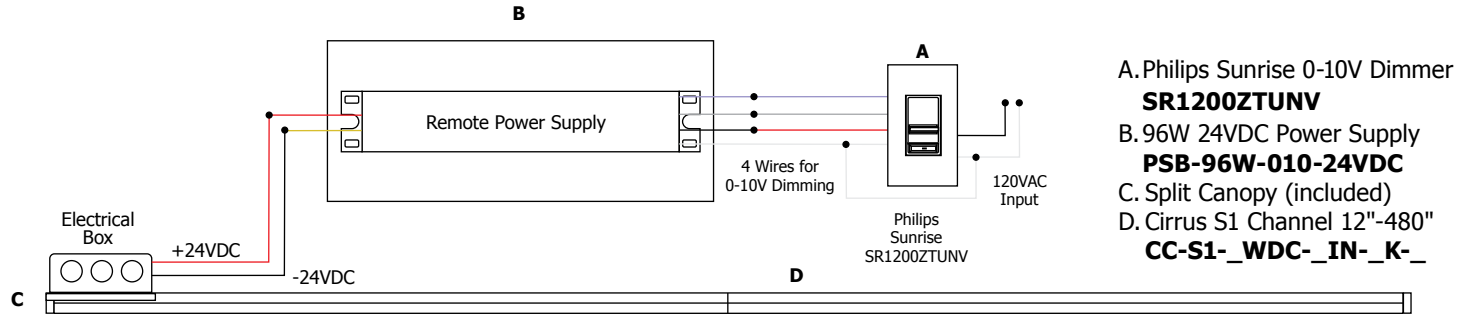

Warm White 105° 5.5 Watt	
Distance	Foot Candles
2ft	108
3ft	62
4ft	40
6ft	21
8ft	13

Warm White 105° 2.5 Watt	
Distance	Foot Candles
2ft	61
3ft	35
4ft	22
6ft	12
8ft	7