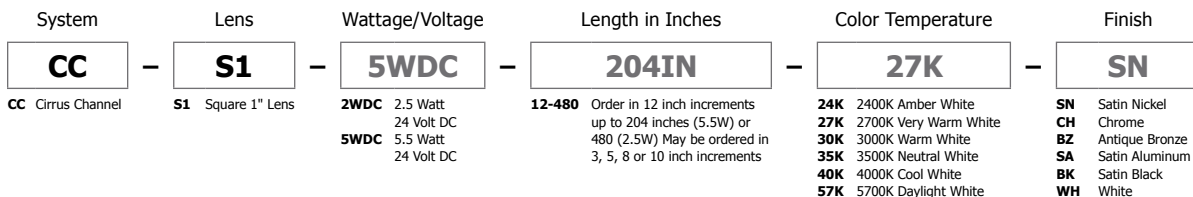

PROJECT:

FIXTURE TYPE:

DATE: