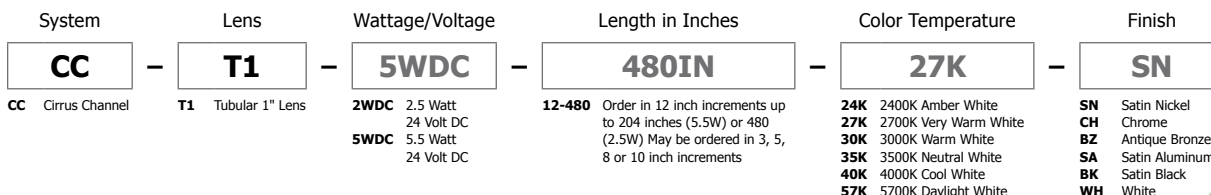

PROJECT: _____ FIXTURE TYPE: _____ DATE: _____