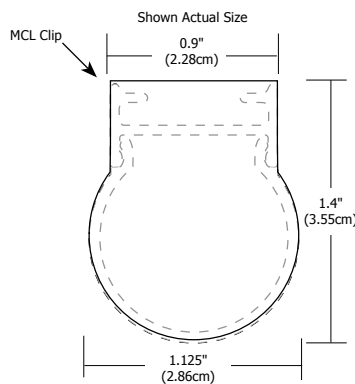

PROJECT: _____ FIXTURE TYPE: _____ DATE: _____