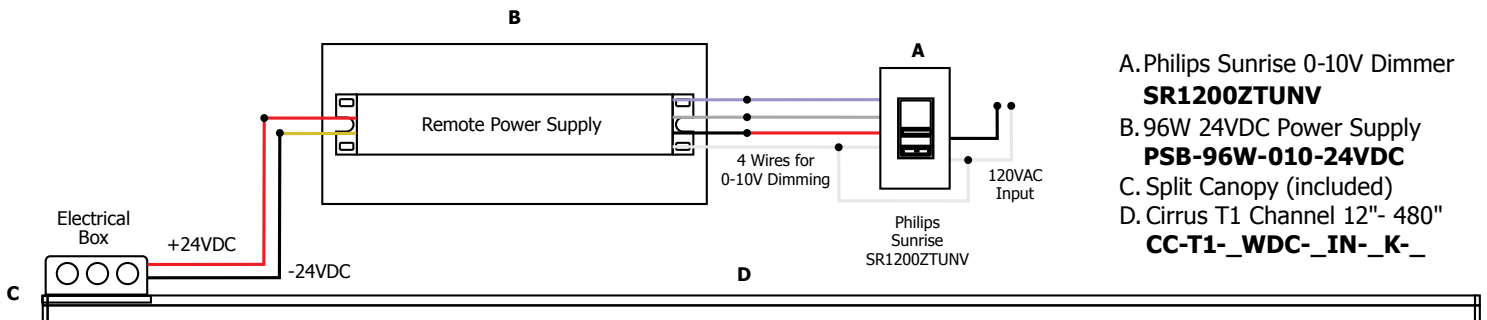

Warm White 100° 5.5 Watt	
Distance	Foot Candles
2ft	126
3ft	62
4ft	39
6ft	20
8ft	12

Warm White 100° 2.5 Watt	
Distance	Foot Candles
2ft	71
3ft	35
4ft	22
6ft	12
8ft	7