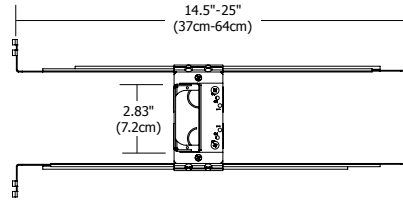

Warm White 100° 2.5 Watt	
Distance	Foot Candles
2ft	71
3ft	35
4ft	22
6ft	12
8ft	7

PROJECT:

FIXTURE
TYPE:

DATE:

SLIM-PROFILE JUNCTION BOX

REV09.04.14

Description:

The Slim-Profile Junction Box with hanger bars mounts to studs spaced between 14.5"- 25" apart behind drywall. Allows low voltage DC wires from remote power supply to connect to channel wires. The junction box opening is covered by the fixture for a clean, safe connection. Includes a goof plate, for poor plastering around j-box, which may be plastered and painted.

CODE	LENGTH (INCHES)
108IN	108.85
111IN	111.25
113IN	113.65
116IN	116.05
118IN	118.45
120IN	120.85
123IN	123.55
125IN	125.95
128IN	128.35
130IN	130.75
132IN	133.15
135IN	135.55
137IN	137.95
140IN	140.35
142IN	142.75
144IN	145.15
147IN	147.55
149IN	149.95
152IN	152.35
154IN	154.75
156IN	157.15
159IN	159.55
161IN	161.95
164IN	164.35
166IN	166.75
168IN	169.15
171IN	171.55
173IN	173.95
176IN	176.35
178IN	178.75
180IN	181.15
183IN	183.55
185IN	185.95
188IN	188.35
190IN	190.75
192IN	193.15
195IN	195.55
197IN	197.95
199IN	200.35
202IN	202.75

CODE	LENGTH (INCHES)
204IN	205.15
207IN	207.55
209IN	209.95
212IN	212.35
214IN	214.75
216IN	217.15
219IN	219.55
221IN	221.95
224IN	224.35
226IN	226.75
228IN	229.15
231IN	231.55
233IN	233.95
236IN	236.35
238IN	238.75
240IN	241.15
243IN	243.85
245IN	246.25
248IN	248.65
250IN	251.05
252IN	253.45
255IN	255.85
257IN	258.25
260IN	260.65
262IN	263.05
264IN	265.45
267IN	267.85
269IN	270.25
272IN	272.65
274IN	275.05
276IN	277.45
279IN	279.85
281IN	282.25
284IN	284.65
286IN	287.05
288IN	289.45
291IN	291.85
294IN	294.25
296IN	296.65
298IN	299.05