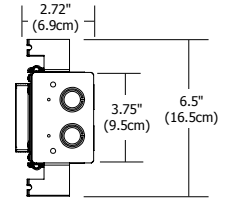

Warm White 100° 2.5 Watt	
Distance	Foot Candles
2ft	71
3ft	35
4ft	22
6ft	12
8ft	7

PROJECT:

FIXTURE
TYPE:

DATE:

SLIM-PROFILE JUNCTION BOX

REV09.04.14

Description:

The Slim-Profile Junction Box with hanger bars mounts to studs spaced between 14.5"- 25" apart behind drywall. Allows low voltage DC wires from remote power supply to connect to channel wires. The junction box opening is covered by the fixture for a clean, safe connection. Includes a goof plate, for poor plastering around j-box, which may be plastered and painted.

CODE	LENGTH (INCHES)
108IN	108.85
111IN	111.25
113IN	113.65
116IN	116.05
118IN	118.45
120IN	120.85
123IN	123.55
125IN	125.95
128IN	128.35
130IN	130.75
132IN	133.15
135IN	135.55
137IN	137.95
140IN	140.35
142IN	142.75
144IN	145.15
147IN	147.55
149IN	149.95
152IN	152.35
154IN	154.75
156IN	157.15
159IN	159.55
161IN	161.95
164IN	164.35
166IN	166.75
168IN	169.15
171IN	171.55
173IN	173.95
176IN	176.35
178IN	178.75
180IN	181.15
183IN	183.55
185IN	185.95
188IN	188.35
190IN	190.75
192IN	193.15
195IN	195.55
197IN	197.95
199IN	200.35
202IN	202.75

CODE	LENGTH (INCHES)
204IN	205.15
207IN	207.55
209IN	209.95
212IN	212.35
214IN	214.75
216IN	217.15
219IN	219.55
221IN	221.95
224IN	224.35
226IN	226.75
228IN	229.15
231IN	231.55
233IN	233.95
236IN	236.35
238IN	238.75
240IN	241.15
243IN	243.85
245IN	246.25
248IN	248.65
250IN	251.05
252IN	253.45
255IN	255.85
257IN	258.25
260IN	260.65
262IN	263.05
264IN	265.45
267IN	267.85
269IN	270.25
272IN	272.65
274IN	275.05
276IN	277.45
279IN	279.85
281IN	282.25
284IN	284.65
286IN	287.05
288IN	289.45
291IN	291.85
294IN	294.25
296IN	296.65
298IN	299.05