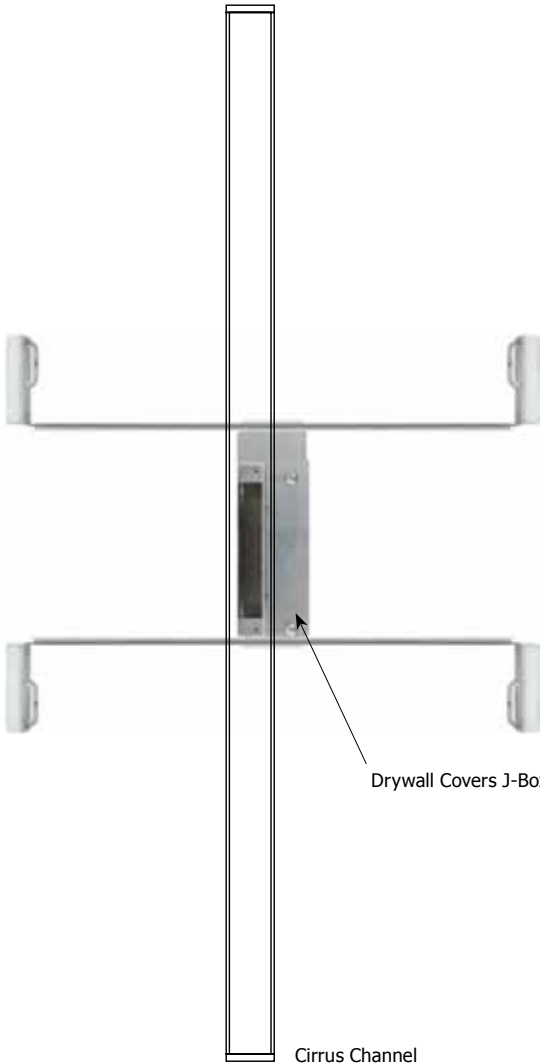

CIRRUS CHANNEL T1, TUBULAR 1" LENS 24VDC SYSTEM, 85+ OR 95+CRI

MADE IN THE USA

Description:

Cirrus Channel T1 features a tubular 1" lens with 100 degree beam spread. At 2.5 or 5.5 watts per foot, the 24 volt DC channel contains 85+ or 95+CRI LEDs. It includes a split canopy that mounts on standard junction box. May be ordered with a Slim Profile Channel Junction Box (C-1RE-JBOX). Mounting clips are provided every 18 inches. Cirrus is powered by a Class 2 remote power supply up to 40 feet away. Available from 12 inches to 204 inches/17 feet (5WDC) or to 480 inches/40 feet (2WDC). May be ordered in 3, 5, 8 or 10 inch increments (see page 4 of spec sheet for exact dimensions). Lengths greater than 120 inches will ship as two or more segments that join together. Fixtures include a 5 year warranty.

Slim-Profile Junction Box (sold separately):

The Slim-Profile Junction Box with hanger bars mounts to studs spaced between 14.5"- 25" apart behind drywall. Allows low voltage DC wires from remote power supply to connect to channel wires. Junction box opening is covered by the fixture for a clean, safe connection. Includes a goof plate, for poor plastering around j-box, which may be plastered and painted.

Warm White 100° 2.5 Watt	
Distance	Foot Candles
2ft	71
3ft	35
4ft	22
6ft	12
8ft	7

PROJECT:

FIXTURE
TYPE:

DATE:

SLIM-PROFILE JUNCTION BOX

REV09.04.14

Description:

The Slim-Profile Junction Box with hanger bars mounts to studs spaced between 14.5"- 25" apart behind drywall. Allows low voltage DC wires from remote power supply to connect to channel wires. The junction box opening is covered by the fixture for a clean, safe connection. Includes a goof plate, for poor plastering around j-box, which may be plastered and painted.