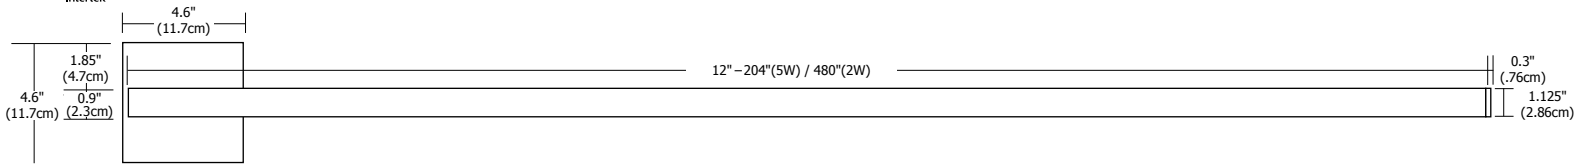

CIRRUS CHANNEL T1, TUBULAR 1" LENS 24VDC SYSTEM, 85+OR 95+CRI

Split Canopy (included) with Cirrus Channel. May be mounted at End.