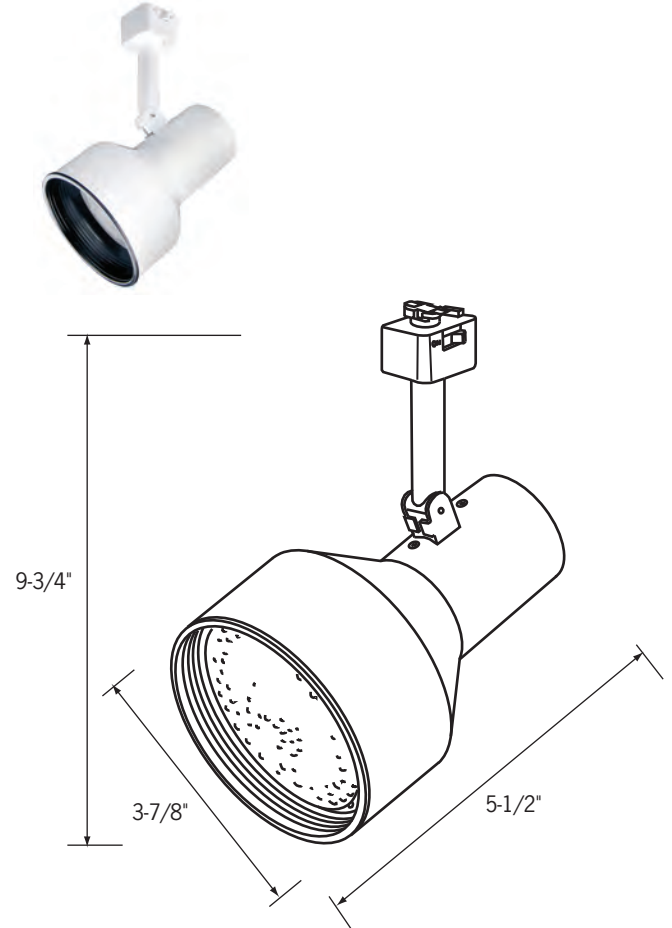

CTL320

PAR20 Elite Step Cylinder Line Voltage Track Fixture

Specifications/Features

Fixture

Contemporary step-back styling.
Ideal for accent lighting in retail, commercial, or residential settings.
Deep, black phenolic baffle conceals lamp and provides glare control.
Integral ON/OFF switch and track polarity indicator are standard.

Lamp

(1) 50W PAR20 or (1) 75W R20 Lamp; 120V, E26 medium base.

Warranty

This fixture is covered by ConTech's full one (1) year replacement guarantee after date of purchase.

Listing

cULus listed. Suitable for dry locations.

Fixture Compatibility

Standard ConTech track fixtures are cCSAus certified as-is for use with ConTech's many track systems, as well as with Juno^{®1} Lighting track. By changing the prefix in the part number, ConTech can install inserts which make our fixtures compatible with other manufacturers. Replace "CTL" with "HTL" for Halo^{®2} track, "LTL" for Lightolier^{®3} track, and "PTL" for Capri^{®4} track. For more information, please consult our factory.

Ordering Information

Example Order: —

Track System	Fixture	Finish
____	____	____
CTL - ConTech HTL - Halo LTL - Lightolier PTL - Capri	320	B - Black P - White