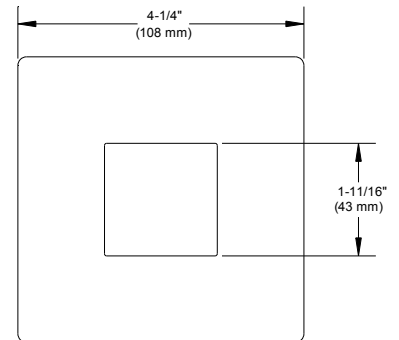

COMPATIBLE HOUSINGS

	IC Air Tight Remodel Housing	IC Air Tight New Construction Housing
LED	Non Available	GU10 LED 9.8W NW3000T-LED MR16 LED GU 5.3 11.5W NW3000CE-LED NW3000E-LED PAR16 LED 8W NW3000CA-LED