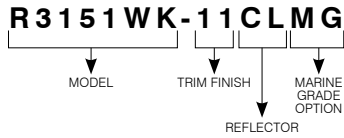

R3151WK

3-1/2" Series

CODIFICATION EXAMPLE

ORDERING CODE

MODEL	TRIM FINISH	REFLECTOR	MARINE GRADE
R3151WK			
R3151WK	-01 White	ANODIZED Aluminum (standard)	MG (optional) May be applied on finishes: -01, -02, -05, -06, -11 and -15.
	-02 Black		
	-03 Gold Plated 24K		
	-04 Chrome	SPECULAR	
	-04BR Brushed Chrome	CL Clear	
	-05 Architectural Bronze	BK Black	
	-06 Antique Copper		
	-11 Matte White	PAINTED	
	-12BR Brushed Nickel	-01 White	
	-13 Satin Nickel	-02 Black	
	-15 Metallic Grey	-11 Matte White	
	-17 Antique Nickel		

MARINE GRADE - Unless otherwise indicated, trims are for interior, cold and exterior locations where fixtures are not subject to direct rain or snow exposure as in soffits. MARINE GRADE treatment is recommended for exterior, shower and high salinity environment.