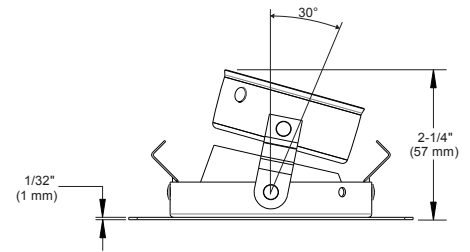

R3151WK

3-1/2" Series

Very Low Profile Adjustable Regressed Wall Wash Square Trim with Square Pinhole Opening

Project	
Notes	
Fixture Type	
Date	

SPECIFICATIONS

TRIM	Powder coat painted or plated die-formed steel. Different finishes available. Painted finishes available with Marine Grade option.	
LAMPS (maximum wattage)	GU10 LED 9.8W MR16 LED GU 5.3 11.5W PAR16 LED 8W	GU10 50W MR16 GU 5.3 50W
	If you want to use the dimming option and you use a GU10 or PAR16 LED lamp, please refer regularly to the lamp manufacturer compatibility list. For dimming a MR16 LED lamp, please refer to the selected housing specification sheet (compatible housings list below). *Use supplied glass lens only with un protected MR16 lamps.	
REFLECTORS	Standard: Anodized aluminum Options: Specular Painted Black (BK) White (-01) Clear (CL) Black (-02) Matte White (-11)	
CEILING CUTOUT	Ø 3-5/8" (92 mm)	
CERTIFICATION	• cULus E343977 for damp locations (for GU10, MR16 and PAR16 LED lamps) • cULus E174023 for damp locations (for MR16, GU10 halogen lamps)	
WARRANTY	1 year for standard finishes, 2 years on "Marine Grade" finishes.	

COMPATIBLE HOUSINGS

	IC Air Tight Remodel Housing	IC Air Tight New Construction Housing
LED	Non Available	GU10 LED 9.8W NW3000T-LED MR16 LED GU 5.3 11.5W NW3000CE-LED NW3000E-LED PAR16 LED 8W NW3000CA-LED

	Remodel Housing	New Construction Housing	Insulated Housing
HALOGENS	Non Available	MR16 GU 5.3 50W NW3000CE NW3000CM NW3000LE NW3000LM GU10 50W NW3000LT	Non Available