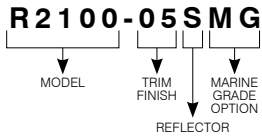

R2100

4" Series

CODIFICATION EXAMPLE

ORDERING CODE

MODEL	TRIM FINISH	REFLECTOR	MARINE GRADE
R2100			
R2100	-01 White	Standard: Black	MG (optional)
	-02 Black	S Specular	May be applied on finishes:
	-03 Gold Plated 24K	W White reflector is available with white trim.	-01, -02, -05, -06, -11 and -15
	-04 Chrome	W Matte white reflector is available with matte white trim.	
	-04BR Brushed Chrome		
	-05 Architectural Bronze		
	-06 Antique Copper		
	-11 Matte White		
	-12BR Brushed Nickel		
	-13 Satin Nickel		
	-15 Metallic Grey		
	-17 Antique Nickel		

MARINE GRADE - Unless otherwise indicated, trims are for interior, cold and exterior locations where fixtures are not subject to direct rain or snow exposure as in soffits. MARINE GRADE treatment is recommended for exterior, shower and high salinity environment.