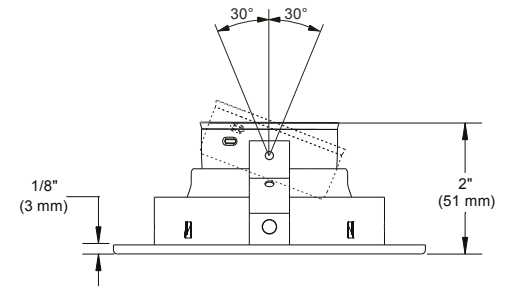

R2100

4" Series

Low Profile Square Adjustable Regressed Trim

Project	
Notes	
Fixture Type	
Date	

SPECIFICATIONS

TRIM	Powder coat painted or plated die-formed steel. Different finishes available. Painted finishes available with Marine Grade option.
LAMPS (maximum wattage)	GU10 LED 9.8W MR16 GU 5.3 42-50W MR16 LED GU 5.3 11.5W PAR16 LED 8W If you want to use the dimming option and you use a GU10 and PAR16 LED lamp, please refer regularly to the lamp manufacturer compatibility list. For dimming a MR16 LED lamp, please refer to the selected housing specification sheet (compatible housings list below). *Use supplied glass lens only with un protected MR16 lamps.
REFLECTORS	Standard reflector: painted black Painted white reflector is available with white trim (R2100-01W). Painted matte white reflector is available with matte white trim (R2100-11W). Clear specular reflector is available with all finishes. Add a "S" at the end of the code. Ex.: R2100-04S.
CEILING CUTOUT	Ø 4-1/4" (108 mm)
CERTIFICATION	- cULus E343977 for damp locations (for GU10, MR16 and PAR16 LED lamps) - cULus E174023 for damp locations (for MR16 halogen lamps)
WARRANTY	1 year for standard finishes, 2 years on "Marine Grade" finishes.

COMPATIBLE HOUSINGS

	IC Air Tight Remodel Housing	IC Air Tight New Construction Housing	
LED	GU10 LED 9.8W IT2000CT-LED IT2000T-LED MR16 LED GU 5.3 11.5W IT2000CE-LED IT2000E-LED PAR16 LED 8W CA2000-LED	GU10 LED 9.8W NW2000CT-LED NW2000T-LED MR16 LED GU 5.3 11.5W NW2000CE-LED NW2000E-LED PAR16 LED 8W NW2000CA-LED	
	Remodel Housing	New Construction Housing	Insulated Housing
HALOGENS	MR16 GU 5.3 42W IT2000CE IT2000CM MR16 GU 5.3 50W IT2000E IT2000M	MR16 GU 5.3 42W NW2000CE MR16 GU 5.3 50W NW2000CM NW2000LM NW2000E	MR16 GU 5.3 50W ISMR2000M

CONTRAST

L I G H T I N G