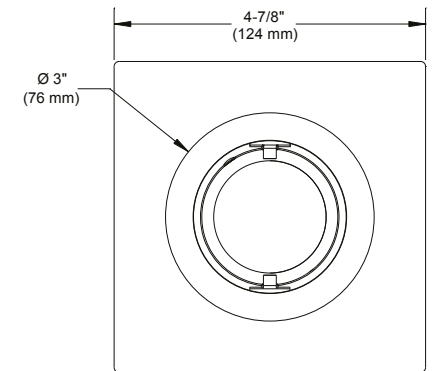

COMPATIBLE HOUSINGS

	IC Air Tight Remodel Housing	IC Air Tight New Construction Housing	
LED	GU10 LED 9.8W IT2000CT-LED IT2000T-LED MR16 LED GU 5.3 11.5W IT2000CE-LED IT2000E-LED PAR16 LED 8W CA2000-LED	GU10 LED 9.8W NW2000CT-LED NW2000T-LED MR16 LED GU 5.3 11.5W NW2000CE-LED NW2000E-LED PAR16 LED 8W NW2000CA-LED	
	Remodel Housing	New Construction Housing	Insulated Housing
HALOGENS	MR16 GU 5.3 42W IT2000CE IT2000CM MR16 GU 5.3 50W IT2000E IT2000M	MR16 GU 5.3 42W NW2000CE MR16 GU 5.3 50W NW2000CM NW2000LM NW2000E	MR16 GU 5.3 50W ISMR2000M