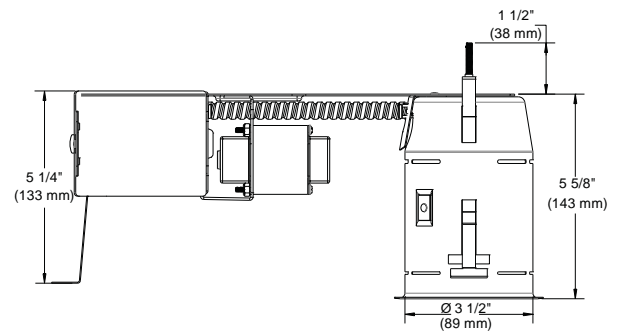

SPECIFICATIONS

HOUSING DETAILS	Up to 0,051" (1,3 mm) thick galvanized steel housing. Junction box can support up to 10 – 14 gauge wires or 8 – 12 gauge wires. Below-ceiling accessible.				
MOUNTING	Cutout diameter: Ø 3 5/8" (92 mm) Can fit in ceilings up to 7/8" (22 mm) thick. Requires a 7" clearance beyond the ceiling level. Patented hook (PAT#CAN 2,088,648 and #USA 5,377,088) for ease of installation and a perfect fit to ceiling. No light leakage.				
LAMP	MR16 50W MAX This product was designed for MR16 halogen lamps. If you want to use the dimming option and you replace the MR16 lamp by an equivalent LED lamp, please see dimmer compatibility list on our Website.				
VOLTAGE	IT3000LM: 120 VOLTS (CAN & É.-U.) IT3000LM2: 277 VOLTS (É.-U.) IT3000LM3: 347 VOLTS (CANADA)				
TRANSFORMER	Magnetic Transformer 50 VA 120V / 12V 50 VA 277V / 12V 50 VA 347V / 12V				
COMPATIBLE TRIMS	50W MR16				42W MR16
	R3151	S3450	T3185	T3500	S3145D
	R3151W	S3500	T3200	T3500D	S3400D
	R3152	S3601	T3250	T3500W	S3450D
	R3171	S3651	T3250D	T3600	S3500D
	R3450D	T3000	T3260	T3602	
	R3470	T3100	T3300	T3650	
	R3601	T3125	T3400	T3652	
	R3601W	T3145	T3400D	T3671	
	R3602	T3145D	T3400W	T3700	
	R3651	T3145DG	T3450	T3800	
	R3651W	T3145W	T3450D	T3850	
	R3652	T3152	T3450W	T3900	
	S3145	T3165			
	S3151				
	S3400				
THERMAL PROTECTION	TC 125°C				
CERTIFICATION	cULus E17423 for damp locations				
WARRANTY	5 years on LED driver				

Project _____

Notes _____

Fixture Type _____

Date _____