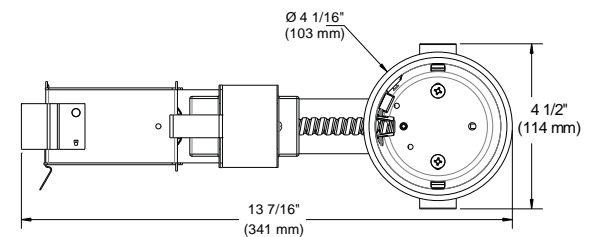

SPECIFICATIONS

HOUSING DETAILS	Up to 0,051" (1,3 mm) thick galvanized steel housing. Junction box can support up to 10 – 14 gauge wires or 8 – 12 gauge wires. Below-ceiling accessible.				
MOUNTING	Cutout diameter: Ø 3 5/8" (92 mm) Can fit in ceilings up to 7/8" (22 mm) thick. Requires a 7" clearance beyond the ceiling level. Patented hook (PAT#CAN 2,088,648 and #USA 5,377,088) for ease of installation and a perfect fit to ceiling. No light leakage.				
LAMP	MR16 50W MAX This product was designed for MR16 halogen lamps. If you want to use the dimming option and you replace the MR16 lamp by an equivalent LED lamp, please see dimmer compatibility list on our Website.				
VOLTAGE	IT3000LM: 120 VOLTS (CAN & É.-U.) IT3000LM2: 277 VOLTS (É.-U.) IT3000LM3: 347 VOLTS (CANADA)				
TRANSFORMER	Magnetic Transformer 50 VA 120V / 12V 50 VA 277V / 12V 50 VA 347V / 12V				
COMPATIBLE TRIMS	50W MR16				42W MR16
	R3151	S3450	T3185	T3500	S3145D
	R3151W	S3500	T3200	T3500D	S3400D
	R3152	S3601	T3250	T3500W	S3450D
	R3171	S3651	T3250D	T3600	S3500D
	R3450D	T3000	T3260	T3602	
	R3470	T3100	T3300	T3650	
	R3601	T3125	T3400	T3652	
	R3601W	T3145	T3400D	T3671	
	R3602	T3145D	T3400W	T3700	
	R3651	T3145DG	T3450	T3800	
	R3651W	T3145W	T3450D	T3850	
	R3652	T3152	T3450W	T3900	
	S3145	T3165			
	S3151				
	S3400				
THERMAL PROTECTION	TC 125°C				
CERTIFICATION	cULus E17423 for damp locations				
WARRANTY	5 years on LED driver				

Project _____

Notes _____

Fixture Type _____

Date _____