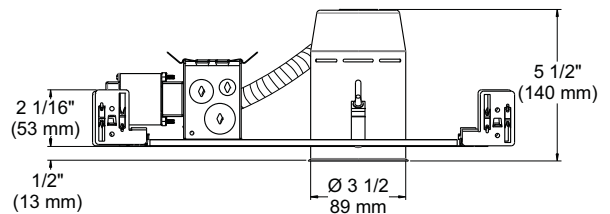

COMPATIBLE TRIMS

42W MR16

50W MR16

S3145D	R3151	R3651W	T3145DG	T3400D SM	T3600
S3400D	R3151K	R3652	T3145D SM	T3400D ST	T3602
S3450D	R3151W	S3145	T3145D ST	T3400W	T3650
S3500D	R3151WK	S3151	T3145W	T3450	T3652
	R3152	S3400	T3152	T3450D SM	T3671
	R3171	S3450	T3165	T3450D ST	T3700
	R3450D	S3500	T3185	T3450K	T3800
	R3470	S3601	T3200	T3450W	T3850
	R3470D	S3651	T3250	T3450WK	T3900
	R3601	T3000	T3250DG	T3500	
	R3601W	T3100	T3260	T3500D SM	
	R3602	T3125	T3300	T3500D ST	
	R3651	T3145	T3400	T3500W