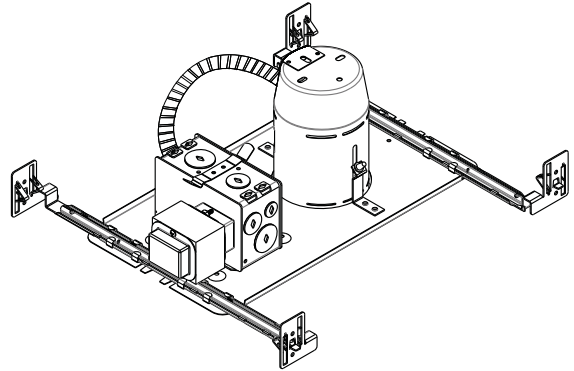

# NW3000LM

NW3000LM2  
NW3000LM3

LONG NEW CONSTRUCTION HOUSING  
WITH MAGNETIC TRANSFORMER

YES

Damp Location

MR16

MR16 50W MAX

Voltage

T°C 120°C No 031

OD Cut

3 5/8" (92 mm)

UL LISTED

E174023

Dimensions

Overall Dimensions :  
Length : 15 3/8" (391 mm)  
Width : 10" (254 mm)  
Height : 5 1/2" (140 mm)