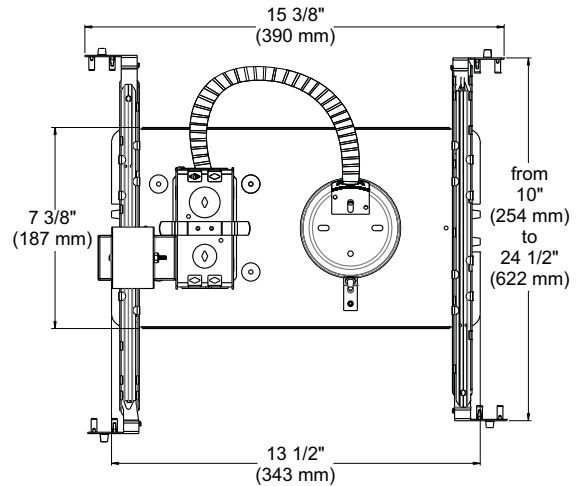

T°C 120°C No 031

OD Cut

3 5/8" (92 mm)

UL LISTED

E174023

Dimensions

Overall Dimensions :  
Length : 15 3/8" (391 mm)  
Width : 10" (254 mm)  
Height : 5 1/2" (140 mm)