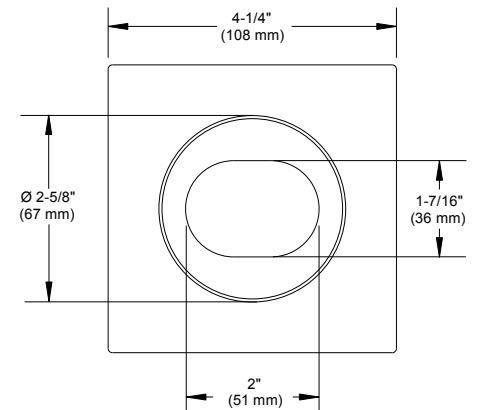

COMPATIBLE HOUSINGS

	IC Air Tight Remodel Housing	IC Air Tight New Construction Housing
LED	GU10 LED 9.8W IT3000T-LED MR16 LED GU 5.3 11.5W IT3000CE-LED IT3000E-LED PAR16 LED 8W CA3000-LED	GU10 LED 9.8W NW3000T-LED MR16 LED GU 5.3 11.5W NW3000CE-LED NW3000E-LED PAR16 LED 8W NW3000CA-LED
HALOGENS	Remodel Housing MR16 GU 5.3 50W IT3000LE IT3000LM GU10 50W IT3000LT	New Construction Housing MR16 GU 5.3 50W NW3000CE NW3000CM NW3000LE NW3000LM GU10 50W NW3000LT
		Insulated Housing MR16 GU 5.3 20W ISMR3000E20 ISMR3000M ISMR3000M20