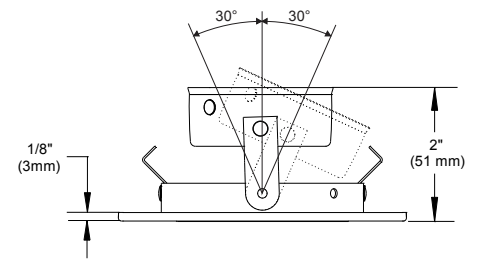

COMPATIBLE HOUSINGS

	IC Air Tight Remodel Housing	IC Air Tight New Construction Housing
LED	GU10 LED 9.8W IT3000T-LED MR16 LED GU 5.3 11.5W IT3000CE-LED IT3000E-LED PAR16 LED 8W CA3000-LED	GU10 LED 9.8W NW3000T-LED MR16 LED GU 5.3 11.5W NW3000CE-LED NW3000E-LED PAR16 LED 8W NW3000CA-LED
HALOGENS	Remodel Housing MR16 GU 5.3 50W IT3000LE IT3000LM GU10 50W IT3000LT	New Construction Housing MR16 GU 5.3 50W NW3000CE NW3000CM NW3000LE NW3000LM GU10 50W NW3000LT
		Insulated Housing MR16 GU 5.3 20W ISMR3000E20 ISMR3000M ISMR3000M20