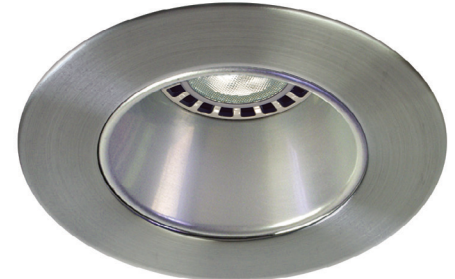

T3450

3-1/2" Series

Low Profile Regressed Trim

SPECIFICATIONS

TRIM	Powder coat painted or plated die-formed steel. Different finishes available. Painted finishes available with Marine Grade option.		
LAMPS (maximum wattage)	GU10 LED 9.8W MR16 LED GU 5.3 11.5W PAR16 LED 8W	MR16 GU 5.3 20-50W MR16 GX10 Ceramic Metal Halide (CMH) 20W	GU10 50W
	If you want to use the dimming option and you use a GU10 or PAR16 LED lamp, please refer regularly to the lamp manufacturer compatibility list. For dimming a MR16 LED lamp, please refer to the selected housing specification sheet (compatible housings list below).		
	*Use supplied glass lens only with un protected MR16 lamps.		
REFLECTORS	Standard: Anodized Aluminum Options: Specular Painted Black (BK) White (-01) Clear (CL) Black (-02) Matte White (-11)		
CEILING CUTOUT	Ø 3-5/8" (92 mm)		
CERTIFICATION	- cULus E343977 for damp locations (for GU10, MR16 and PAR16 LED lamps) - cULus E174023 for damp locations (for MR16, GU10 halogen lamps) - cULus E331150 for damp locations (for MR16 GX10 CMH)		
WARRANTY	1 year for standard finishes, 2 years on "Marine Grade" finishes.		

Project	
Notes	
Fixture Type	
Date	

T3450-12BR (illustrated)
(Lamp not included)