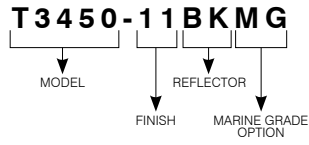

T3450

3-1/2" Series

CODIFICATION EXAMPLE

ORDERING CODE

MODEL	TRIM FINISH	REFLECTOR	MARINE GRADE
T3450			
T3450	-01 White -02 Black -03 Gold Plated 24K -04 Chrome -04BR Brushed Chrome -05 Architectural Bronze -06 Antique Copper -11 Matte White -12BR Brushed Nickel -13 Satin Nickel -15 Metallic Grey -17 Antique Nickel	ANODIZED Aluminum (standard) SPECULAR CL Clear BK Black PAINTED -01 White -02 Black -11 Matte White	MG (optional) May be applied on finishes: -01, -02, -05, -06, -11 and -15.

MARINE GRADE - Unless otherwise indicated, trims are for interior, cold and exterior locations where fixtures are not subject to direct rain or snow exposure as in soffits. MARINE GRADE treatment is recommended for exterior, shower and high salinity environment.