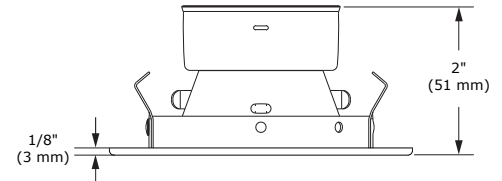

T3450

3-1/2" Series

Low Profile Regressed Trim

SPECIFICATIONS

TRIM	Powder coat painted or plated die-formed steel. Different finishes available. Painted finishes available with Marine Grade option.		
LAMPS (maximum wattage)	GU10 LED 9.8W MR16 LED GU 5.3 11.5W PAR16 LED 8W	MR16 GU 5.3 20-50W MR16 GX10 Ceramic Metal Halide (CMH) 20W	GU10 50W
	If you want to use the dimming option and you use a GU10 or PAR16 LED lamp, please refer regularly to the lamp manufacturer compatibility list. For dimming a MR16 LED lamp, please refer to the selected housing specification sheet (compatible housings list below).		
	*Use supplied glass lens only with un protected MR16 lamps.		
REFLECTORS	Standard: Anodized Aluminum Options: Specular Painted Black (BK) White (-01) Clear (CL) Black (-02) Matte White (-11)		
CEILING CUTOUT	Ø 3-5/8" (92 mm)		
CERTIFICATION	- cULus E343977 for damp locations (for GU10, MR16 and PAR16 LED lamps) - cULus E174023 for damp locations (for MR16, GU10 halogen lamps) - cULus E331150 for damp locations (for MR16 GX10 CMH)		
WARRANTY	1 year for standard finishes, 2 years on "Marine Grade" finishes.		

Project	
Notes	
Fixture Type	
Date	

COMPATIBLE HOUSINGS