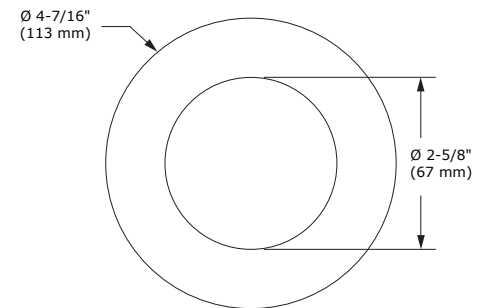

COMPATIBLE HOUSINGS

	IC Air Tight Remodel Housing	IC Air Tight New Construction Housing	
LED	GU10 LED 9.8W IT3000T-LED MR16 LED GU 5.3 11.5W IT3000CE-LED IT3000E-LED PAR16 LED 8W CA3000-LED	GU10 LED 9.8W NW3000T-LED MR16 LED GU 5.3 11.5W NW3000CE-LED NW3000E-LED PAR16 LED 8W NW3000CA-LED	
HALOGENS	Remodel Housing MR16 GU 5.3 50W IT3000E IT3000M IT3000LE IT3000LM GU10 50W IT3000LT	New Construction Housing MR16 GU 5.3 50W NW3000CE NW3000CM NW3000LE NW3000LM NWD3000LE NWT3000LE GU10 50W NW3000LT	Insulated Housing MR16 GU 5.3 20W ISMR3000E20 ISMR3000M20 MR16 GU 5.3 35W ISMR3000E35 ISMR3000M35 MR16 GU 5.3 50W ISMR3000M GU10 50W ISMR3000T
CMH	MR16 GX10 (CMH) 20W MH3000GX120	Non Available	Non Available