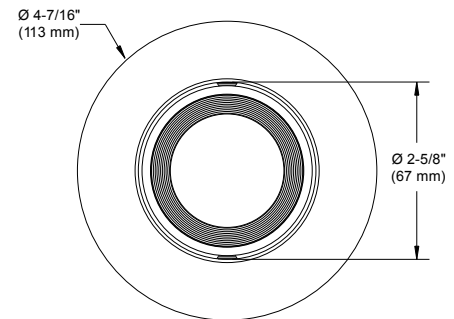

COMPATIBLE HOUSINGS

	IC Air Tight Remodel Housing	IC Air Tight New Construction Housing
LED	GU10 LED 9.8W IT3000T-LED MR16 LED GU 5.3 11.5W IT3000CE-LED IT3000E-LED PAR16 LED 8W CA3000-LED	GU10 LED 9.8W NW3000T-LED MR16 LED GU 5.3 11.5W NW3000CE-LED NW3000E-LED PAR16 LED 8W NW3000CA-LED
	Remodel Housing MR16 GU 5.3 35W IT3000CE IT3000CM MR16 GU 5.3 50W IT3000E IT3000M IT3000LE IT3000LM	New Construction Housing MR16 GU 5.3 50W NW3000CE NW3000CM NW3000LE NW3000LM
HALOGENS		Insulated Housing MR16 GU 5.3 20W ISMR3000E20 ISMR3000M20 MR16 GU 5.3 35W ISMR3000E35 ISMR3000M35 MR16 GU 5.3 50W ISMR3000M GU10 50W ISMR3000T