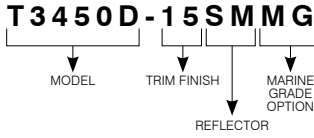

T3450D

3-1/2" Series

CODIFICATION EXAMPLE

ORDERING CODE

MODEL	TRIM FINISH	REFLECTOR		MARINE GRADE
T3450D				
T3450D	-01 White -02 Black -03 Gold Plated 24K -04 Chrome -04BR Brushed Chrome -05 Architectural Bronze -06 Antique Copper -11 Matte White -12BR Brushed Nickel -13 Satin Nickel -15 Metallic Grey -17 Antique Nickel	ANODIZED Aluminum (standard) SPECULAR -CL Clear -BK Black PAINTED -01 White -02 Black -11 Matte White	SM Smooth reflector ST Stepped reflector (Available only with painted reflector)	MG (optional) May be applied on finishes: -01, -02, -05, -06, -11 and -15

MARINE GRADE - Unless otherwise indicated, trims are for interior, cold and exterior locations where fixtures are not subject to direct rain or snow exposure as in soffits. MARINE GRADE treatment is recommended for exterior, shower and high salinity environment.