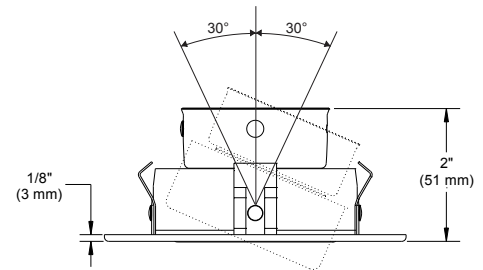

T3450D

3-1/2" Series

Low Profile Regressed Trim with Adjustable Reflector

SPECIFICATIONS

TRIM	Powder coat painted or plated die-formed steel. Different finishes available. Painted finishes available with Marine Grade option.	
LAMPS (maximum wattage)	GU10 LED 9.8W MR16 LED GU 5.3 11.5W PAR16 LED 8W	GU10 50W MR16 GU 5.3 20-50W
	If you want to use the dimming option and you use a GU10 or PAR16 LED lamp, please refer regularly to the lamp manufacturer compatibility list. For dimming a MR16 LED lamp, please refer to the selected housing specification sheet (compatible housings list below). *Use supplied glass lens only with un protected MR16 lamps.	
REFLECTORS	SMOOTH Standard: Anodized aluminum Options: Specular Black (BK) Clear (CL)	Painted White (-01) Black (-02) Matte White (-11)
		STEPPED Painted White (-01) Black (-02) Matte White (-11)
CEILING CUTOUT	Ø 3-5/8" (92 mm)	
CERTIFICATION	- cULus E343977 for damp locations (for GU10, MR16 and PAR16 LED lamps) - cULus E174023 for damp locations (for MR16, GU10 halogen lamps)	
WARRANTY	1 year for standard finishes, 2 years on "Marine Grade" finishes.	

Project _____

Notes _____

Fixture Type _____

Date _____

COMPATIBLE HOUSINGS

	IC Air Tight Remodel Housing	IC Air Tight New Construction Housing
LED	GU10 LED 9.8W IT3000T-LED MR16 LED GU 5.3 11.5W IT3000CE-LED IT3000E-LED PAR16 LED 8W CA3000-LED	GU10 LED 9.8W NW3000T-LED MR16 LED GU 5.3 11.5W NW3000CE-LED NW3000E-LED PAR16 LED 8W NW3000CA-LED
	Remodel Housing MR16 GU 5.3 35W IT3000CE IT3000CM MR16 GU 5.3 50W IT3000E IT3000M IT3000LE IT3000LM	New Construction Housing MR16 GU 5.3 50W NW3000CE NW3000CM NW3000LE NW3000LM
HALOGENS		Insulated Housing MR16 GU 5.3 20W ISMR3000E20 ISMR3000M20 MR16 GU 5.3 35W ISMR3000E35 ISMR3000M35 MR16 GU 5.3 50W ISMR3000M GU10 50W ISMR3000T