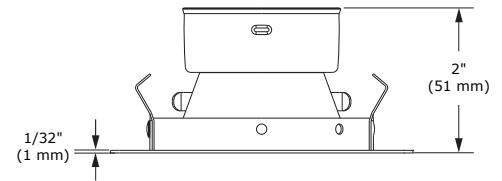

T3450K

3-1/2" Series

Very Low Profile Regressed Trim

Project
Notes
Fixture Type
Date

SPECIFICATIONS

TRIM	Powder coat painted or plated die-formed steel. Different finishes available. Painted finishes available with Marine Grade option.	
LAMPS (maximum wattage)	GU10 LED 9.8W MR16 LED GU 5.3 11.5W PAR16 LED 8W	GU10 50W MR16 GU 5.3 20-50W
	If you want to use the dimming option and you use a GU10 or PAR16 LED lamp, please refer regularly to the lamp manufacturer compatibility list. For dimming a MR16 LED lamp, please refer to the selected housing specification sheet (compatible housings list below). *Use supplied glass lens only with un protected MR16 lamps.	
REFLECTORS	Standard: Anodized Aluminum Options: Specular Painted Black (BK) White (-01) Clear (CL) Black (-02) Matte White (-11)	
CEILING CUTOUT	Ø 3-5/8" (92 mm)	
CERTIFICATION	- cULus E343977 for damp locations (for GU10, MR16 and PAR16 LED lamps) - cULus E174023 for damp locations (for MR16, GU10 halogen lamps)	
WARRANTY	1 year for standard finishes, 2 years on "Marine Grade" finishes.	

COMPATIBLE HOUSINGS

	IC Air Tight Remodel Housing	IC Air Tight New Construction Housing
LED	Non Available	GU10 LED 9.8W NW3000T-LED MR16 LED GU 5.3 11.5W NW3000CE-LED NW3000E-LED PAR16 LED 8W NW3000CA-LED

	Remodel Housing	New Construction Housing	Insulated Housing
HALOGENS	Non Available	MR16 GU 5.3 50W NW3000CE NW3000CM NW3000LE NW3000LM GU10 50W NW3000LT	GU10 50W ISMR3000T