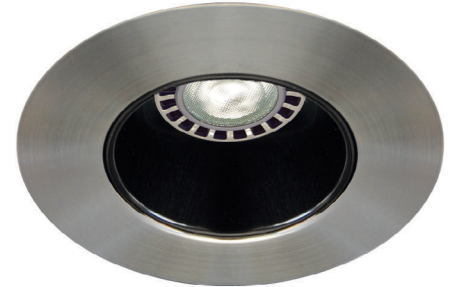

T3450K

3-1/2" Series

Very Low Profile Regressed Trim

Project
Notes
Fixture Type
Date

SPECIFICATIONS

TRIM	Powder coat painted or plated die-formed steel. Different finishes available. Painted finishes available with Marine Grade option.	
LAMPS (maximum wattage)	GU10 LED 9.8W MR16 LED GU 5.3 11.5W PAR16 LED 8W	GU10 50W MR16 GU 5.3 20-50W
	If you want to use the dimming option and you use a GU10 or PAR16 LED lamp, please refer regularly to the lamp manufacturer compatibility list. For dimming a MR16 LED lamp, please refer to the selected housing specification sheet (compatible housings list below). *Use supplied glass lens only with un protected MR16 lamps.	
REFLECTORS	Standard: Anodized Aluminum Options: Specular Painted Black (BK) White (-01) Clear (CL) Black (-02) Matte White (-11)	
CEILING CUTOUT	Ø 3-5/8" (92 mm)	
CERTIFICATION	<ul style="list-style-type: none"> cULus E343977 for damp locations (for GU10, MR16 and PAR16 LED lamps) cULus E174023 for damp locations (for MR16, GU10 halogen lamps) 	
WARRANTY	1 year for standard finishes, 2 years on "Marine Grade" finishes.	

T3450K-12BRBK (illustrated)
(Lamp not included)

COMPATIBLE HOUSINGS

	IC Air Tight Remodel Housing	IC Air Tight New Construction Housing
LED	Non Available	GU10 LED 9.8W NW3000T-LED MR16 LED GU 5.3 11.5W NW3000CE-LED NW3000E-LED PAR16 LED 8W NW3000CA-LED

ORDERING CODE

MODEL	TRIM FINISH	REFLECTOR	MARINE GRADE
T3450K			
T3450K	-01 White	ANODIZED	MG (optional)
	-02 Black	Aluminum (standard)	May be applied on finishes:
	-03 Gold Plated 24K		-01, -02, -05, -06, -11 and -15.
	-04 Chrome	SPECULAR	
	-04BR Brushed Chrome	CL Clear	
	-05 Architectural Bronze	BK Black	
	-06 Antique Copper		
	-11 Matte White	PAINTED	
	-12BR Brushed Nickel	-01 White	
	-13 Satin Nickel	-02 Black	
	-15 Metallic Grey	-11 Matte White	
	-17 Antique Nickel		