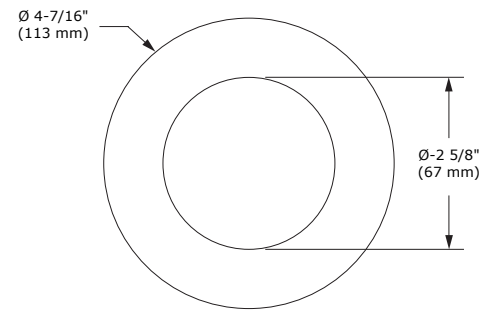

COMPATIBLE HOUSINGS

	IC Air Tight Remodel Housing	IC Air Tight New Construction Housing
LED	Non Available	GU10 LED 9.8W NW3000T-LED MR16 LED GU 5.3 11.5W NW3000CE-LED NW3000E-LED PAR16 LED 8W NW3000CA-LED