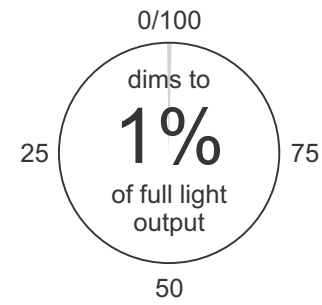

MAGNETIC MODELS
p/n: DVLV-600P
Single-Pole preset dimmer
Magnetic low voltage
120v-60Hz 600VA/450W

PRODUCT

POWER SUPPLY

Nautilus

EDGE Lighting
TE-60L-12
(electronic)

in: 120V 50/60Hz
out: 11.5 VAC 60W MAX 5A