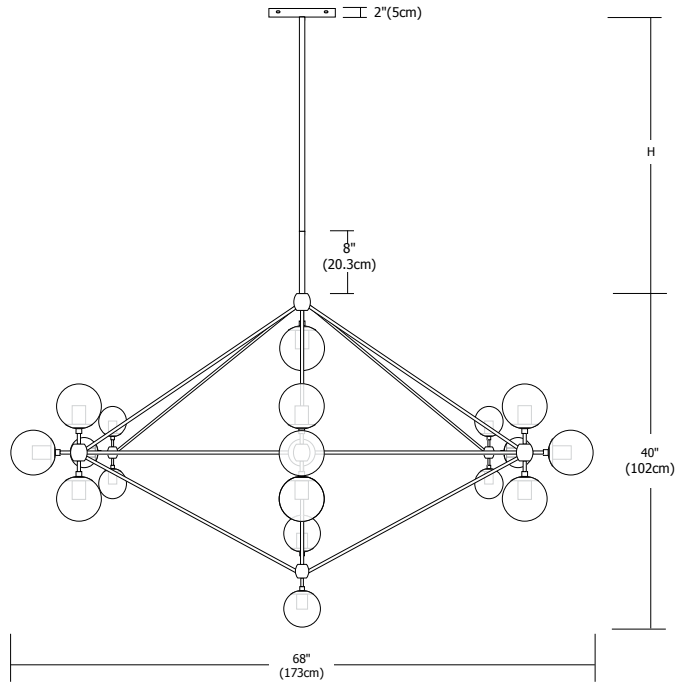

Description

Bola suspension features a metal geometric structure with 10, 15 or 21 smoked globe shades. Suspension includes an 8" round canopy and several stem mounting options: the required 8" stem for mounting as a ceiling fixture and additional combination of 12" (2) and/or 20" (2) stem(s) for a maximum 72" stem height (H). See chart on page 2 for possible stem mounting options. Order SLA version for mounting in sloped ceiling applications.

Finish

Black

Lamp Specification

120V/25W E26 medium base type G16.5 clear globe incandescent lamp

Weight

12 lb (5.4kg)
15 lb (6.8kg)
20 lb (9kg)

Fixture	Type	Number of Lamps	Shade	Mounting	Finish
BOLA	S	10	SM	Standard (Leave Blank)	BK
<small>BOLA Bola</small>	<small>S Suspension</small>	<small>10 10 Lamps 15 15 Lamps 21 21 Lamps</small>	<small>SM Smoke</small>	<small>SLA Sloped Ceiling Adapter</small>	<small>BK Black</small>

Sloped Ceiling Adapter Option for Mounting in Sloped Ceiling Applications

PROJECT:

FIXTURE TYPE:

DATE:

BOLA - 10, 15 & 21 LIGHT

REV.08.28.15

BOLA STEM COMBINATIONS & HEIGHTS

STEM COMBINATION	STEM HEIGHT (H)	EXTENSION FROM CEILING (WITH CANOPY)	OVERALL HEIGHT BOLA-S-10	OVERALL HEIGHT BOLA-S-15	OVERALL HEIGHT BOLA-S-21
8	8	10	31	41.5	50
8+12	20	22	43	53.5	62
8+20	28	30	51	61.5	70
8+12+12	32	34	55	65.5	74
8+12+20	40	42	63	73.5	82
8+20+20	48	50	71	81.5	90
8+12+12+20	50	52	73	83.5	92
8+12+20+20	60	62	83	93.5	102
8+12+12+20+20	72	74	95	105.5	114

PROJECT:

FIXTURE TYPE:

DATE: