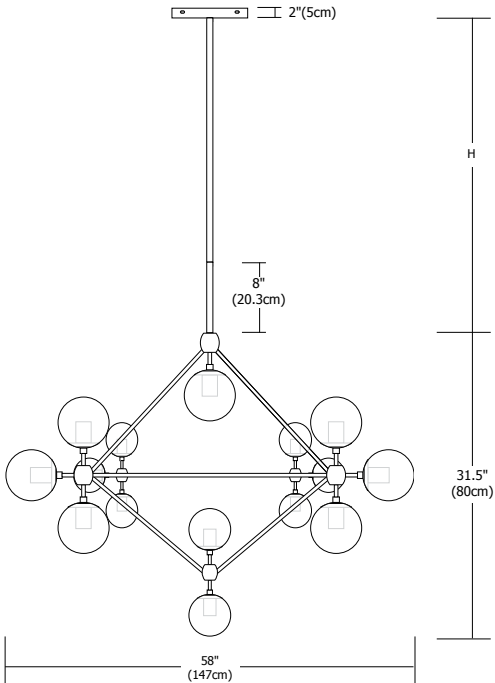

Description

Bola suspension features a metal geometric structure with 10, 15 or 21 smoked globe shades. Suspension includes an 8" round canopy and several stem mounting options: the required 8" stem for mounting as a ceiling fixture and additional combination of 12" (2) and/or 20" (2) stem(s) for a maximum 72" stem height (H). See chart on page 2 for possible stem mounting options. Order SLA version for mounting in sloped ceiling applications.

Finish

Black

Lamp Specification

120V/25W E26 medium base type G16.5 clear globe incandescent lamp

Weight

12 lb (5.4kg)
15 lb (6.8kg)
20 lb (9kg)

Fixture	Type	Number of Lamps	Shade	Mounting	Finish
BOLA	S	10	SM	Standard (Leave Blank)	BK
<small>BOLA Bola</small>	<small>S Suspension</small>	<small>10 10 Lamps 15 15 Lamps 21 21 Lamps</small>	<small>SM Smoke</small>	<small>SLA Sloped Ceiling Adapter</small>	<small>BK Black</small>

Sloped Ceiling Adapter Option for Mounting in Sloped Ceiling Applications

PROJECT:

FIXTURE TYPE:

DATE:

BOLA - 10, 15 & 21 LIGHT

REV.08.28.15

BOLA STEM COMBINATIONS & HEIGHTS

STEM COMBINATION	STEM HEIGHT (H)	EXTENSION FROM CEILING (WITH CANOPY)	OVERALL HEIGHT BOLA-S-10	OVERALL HEIGHT BOLA-S-15	OVERALL HEIGHT BOLA-S-21
8	8	10	31	41.5	50
8+12	20	22	43	53.5	62
8+20	28	30	51	61.5	70
8+12+12	32	34	55	65.5	74
8+12+20	40	42	63	73.5	82
8+20+20	48	50	71	81.5	90
8+12+12+20	50	52	73	83.5	92
8+12+20+20	60	62	83	93.5	102
8+12+12+20+20	72	74	95	105.5	114

PROJECT:

FIXTURE TYPE:

DATE: