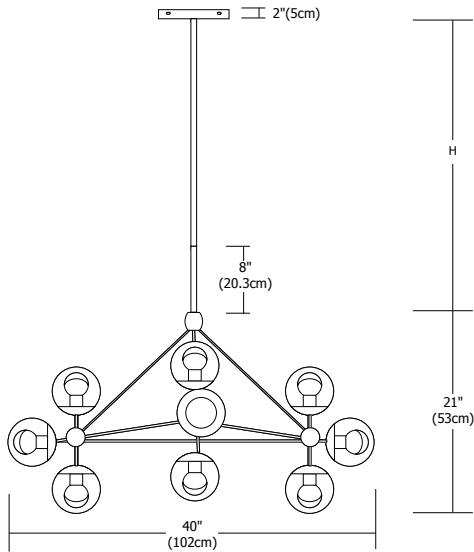

Description

Bola suspension features a metal geometric structure with 10, 15 or 21 smoked globe shades. Suspension includes an 8" round canopy and several stem mounting options: the required 8" stem for mounting as a ceiling fixture and additional combination of 12" (2) and/or 20" (2) stem(s) for a maximum 72" stem height (H). See chart on page 2 for possible stem mounting options. Order SLA version for mounting in sloped ceiling applications.

Finish

Black

Lamp Specification

120V/25W E26 medium base type G16.5 clear globe incandescent lamp

Weight

12 lb (5.4kg)
15 lb (6.8kg)
20 lb (9kg)

Fixture	Type	Number of Lamps	Shade	Mounting	Finish
BOLA	S	10	SM	Standard (Leave Blank)	BK
<small>BOLA Bola</small>	<small>S Suspension</small>	<small>10 10 Lamps 15 15 Lamps 21 21 Lamps</small>	<small>SM Smoke</small>	<small>SLA Sloped Ceiling Adapter</small>	<small>BK Black</small>

Sloped Ceiling Adapter Option for Mounting in Sloped Ceiling Applications

PROJECT:

FIXTURE TYPE:

DATE:

BOLA - 10, 15 & 21 LIGHT

REV.08.28.15

BOLA STEM COMBINATIONS & HEIGHTS

STEM COMBINATION	STEM HEIGHT (H)	EXTENSION FROM CEILING (WITH CANOPY)	OVERALL HEIGHT BOLA-S-10	OVERALL HEIGHT BOLA-S-15	OVERALL HEIGHT BOLA-S-21
8	8	10	31	41.5	50
8+12	20	22	43	53.5	62
8+20	28	30	51	61.5	70
8+12+12	32	34	55	65.5	74
8+12+20	40	42	63	73.5	82
8+20+20	48	50	71	81.5	90
8+12+12+20	50	52	73	83.5	92
8+12+20+20	60	62	83	93.5	102
8+12+12+20+20	72	74	95	105.5	114

PROJECT:

FIXTURE TYPE:

DATE: