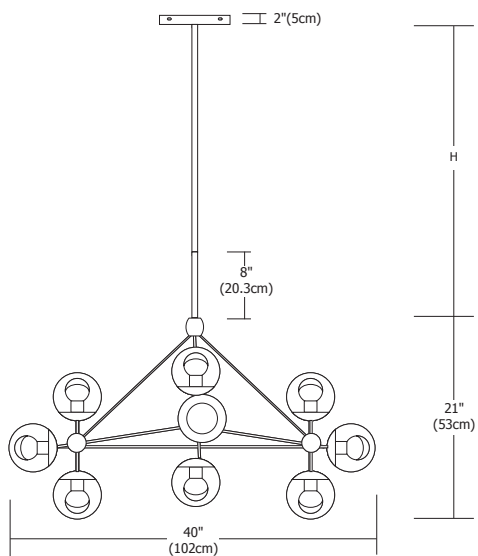

Description

Bola suspension features a metal geometric structure with 10 or 15 smoked globe shades. Suspension includes an 8" round canopy and several stem mounting options: the required 8" stem for mounting as a ceiling fixture and additional combination of 12" (2) and/or 20" (2) stem(s) for a maximum 72" stem height (H). See chart on page 2 for possible stem mounting options. Order SLA version for mounting in sloped ceiling applications.

Finish

Black

Lamp Specification

120V/25W E26 medium base type G16.5 clear globe incandescent lamp

Weight

12 lb (5.4kg)

15 lb (6.8kg)

Fixture	Type	Number of Lamps	Shade	Mounting	Finish
BOLA	S	10	SM	Standard (Leave Blank)	BK
<small>BOLA Bola</small>	<small>S Suspension</small>	<small>10 10 Lamps 15 15 Lamps</small>	<small>SM Smoke</small>	<small>SLA Sloped Ceiling Adapter</small>	<small>BK Black</small>

Sloped Ceiling Adapter Option for Mounting In Sloped Ceiling Applications

PROJECT:

FIXTURE TYPE:

DATE:

BOLA STEM COMBINATIONS & HEIGHTS

STEM COMBINATION	STEM HEIGHT (H)	EXTENSION FROM CEILING (with Canopy)	OVERALL HEIGHT BOLA-S-10	OVERALL HEIGHT BOLA-S-15
8	8	10	31	41.5
8+12	20	22	43	53.5
8+20	28	30	51	61.5
8+12+12	32	34	55	65.5
8+12+20	40	42	63	73.5
8+20+20	48	50	71	81.5
8+12+12+20	50	52	73	83.5
8+12+20+20	60	62	83	93.5
8+12+12+20+20	72	74	95	105.5

PROJECT:

FIXTURE
TYPE:

DATE: