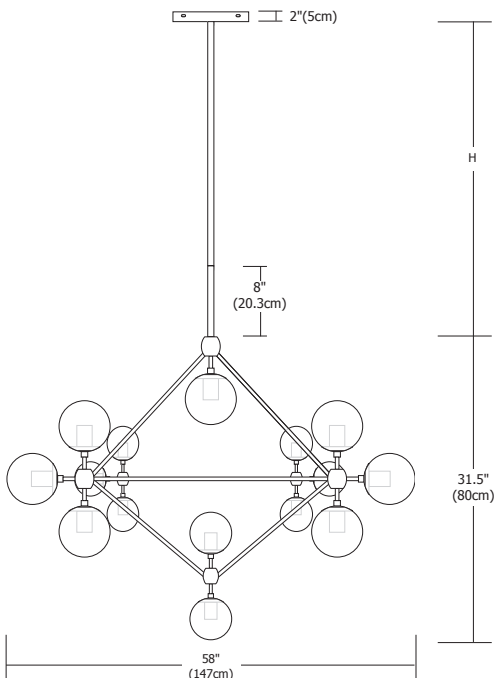

Description

Bola suspension features a metal geometric structure with 10 or 15 smoked globe shades. Suspension includes an 8" round canopy and several stem mounting options: the required 8" stem for mounting as a ceiling fixture and additional combination of 12" (2) and/or 20" (2) stem(s) for a maximum 72" stem height (H). See chart on page 2 for possible stem mounting options. Order SLA version for mounting in sloped ceiling applications.

Finish

Black

Lamp Specification

120V/25W E26 medium base type G16.5 clear globe incandescent lamp

Weight

12 lb (5.4kg)

15 lb (6.8kg)

Fixture	Type	Number of Lamps	Shade	Mounting	Finish
BOLA	S	10	SM	Standard (Leave Blank)	BK
<small>BOLA Bola</small>	<small>S Suspension</small>	<small>10 10 Lamps 15 15 Lamps</small>	<small>SM Smoke</small>	<small>SLA Sloped Ceiling Adapter</small>	<small>BK Black</small>

Sloped Ceiling Adapter Option for Mounting In Sloped Ceiling Applications

PROJECT:

FIXTURE TYPE:

DATE:

BOLA STEM COMBINATIONS & HEIGHTS

STEM COMBINATION	STEM HEIGHT (H)	EXTENSION FROM CEILING (with Canopy)	OVERALL HEIGHT BOLA-S-10	OVERALL HEIGHT BOLA-S-15
8	8	10	31	41.5
8+12	20	22	43	53.5
8+20	28	30	51	61.5
8+12+12	32	34	55	65.5
8+12+20	40	42	63	73.5
8+20+20	48	50	71	81.5
8+12+12+20	50	52	73	83.5
8+12+20+20	60	62	83	93.5
8+12+12+20+20	72	74	95	105.5

PROJECT:

FIXTURE
TYPE:

DATE: