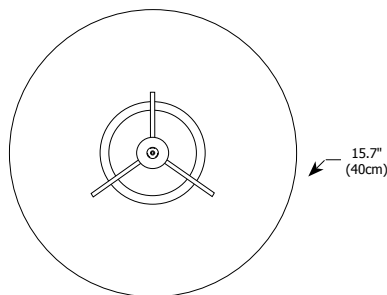

**Description**

Vessel 16 suspends from a round canopy and features a black or white metal shade. Includes a 72 watt E26 medium base frosted halogen lamp and 6' of cable.

**Finish**

Black or White Shade

**Lamp Specification**

120V/72W E26 medium base frosted halogen lamp

**Weight**

2.75 lb (1.3 kg)

Fixture	Type	Size	Shade Color
<b>VESS</b>	<b>S</b>	<b>16</b>	<b>WH</b>
VESS Vessel	S Suspension	16 16"	WH White BK Black

PROJECT:

FIXTURE  
TYPE: