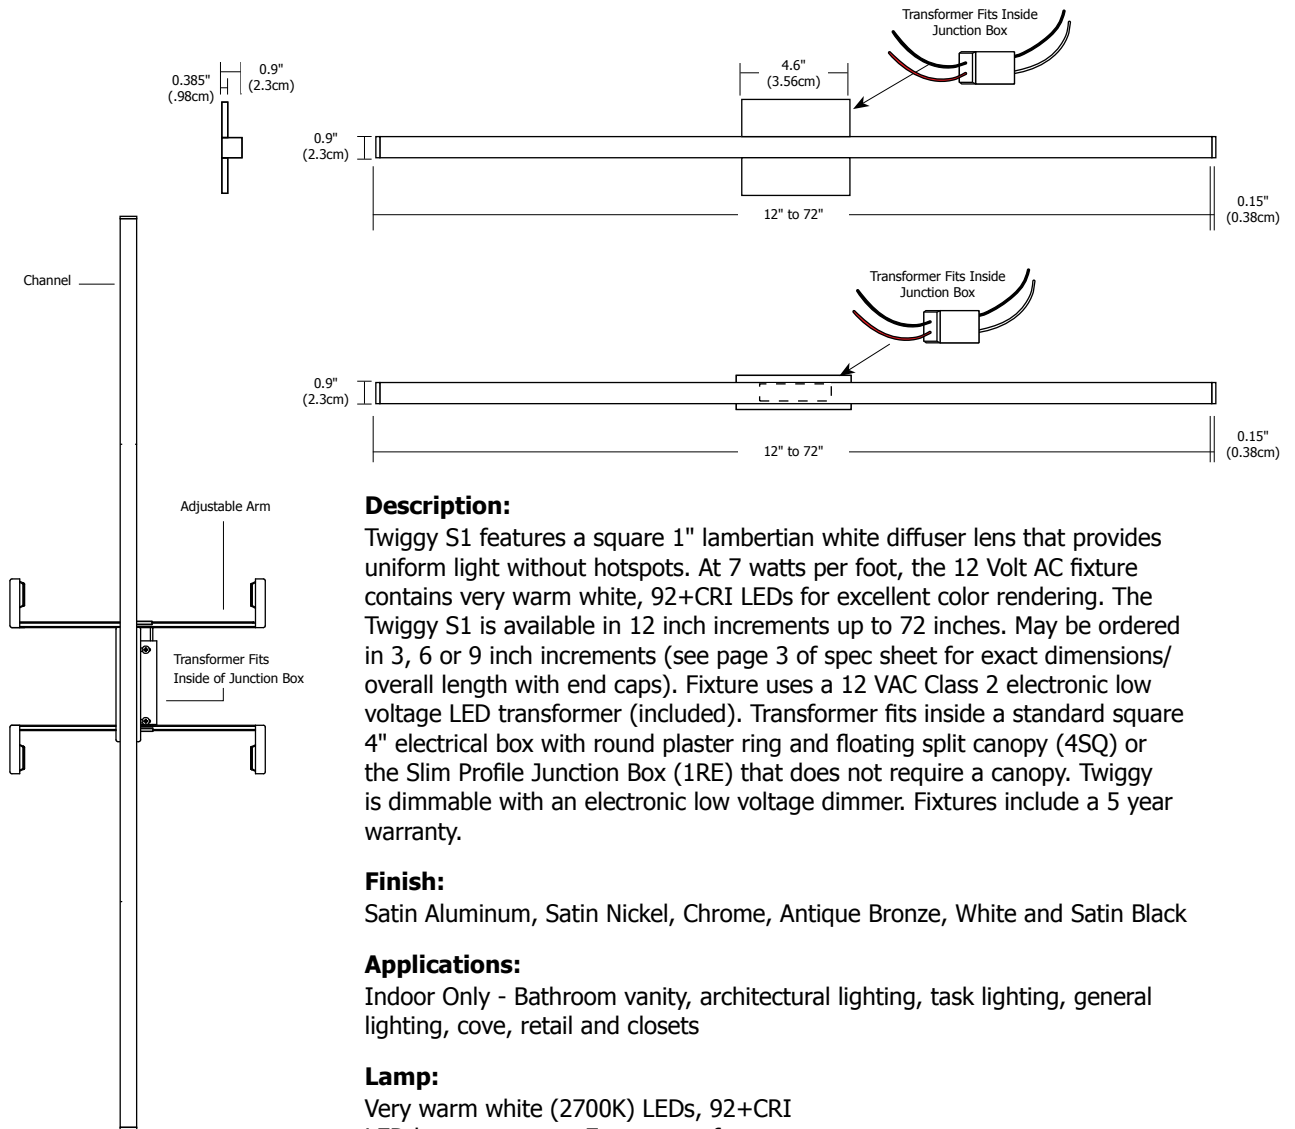

TWIGGY S1, SQUARE 1" LENS 120V/12VAC FIXTURE, 92+CRI

REV03.25.15

MADE IN THE USA

Description:

Twigg S1 features a square 1" lambertian white diffuser lens that provides uniform light without hotspots. At 7 watts per foot, the 12 Volt AC fixture contains very warm white, 92+CRI LEDs for excellent color rendering. The Twigg S1 is available in 12 inch increments up to 72 inches. May be ordered in 3, 6 or 9 inch increments (see page 3 of spec sheet for exact dimensions/overall length with end caps). Fixture uses a 12 VAC Class 2 electronic low voltage LED transformer (included). Transformer fits inside a standard square 4" electrical box with round plaster ring and floating split canopy (4SQ) or the Slim Profile Junction Box (1RE) that does not require a canopy. Twigg is dimmable with an electronic low voltage dimmer. Fixtures include a 5 year warranty.

Finish:

Satin Aluminum, Satin Nickel, Chrome, Antique Bronze, White and Satin Black

Applications:

Indoor Only - Bathroom vanity, architectural lighting, task lighting, general lighting, cove, retail and closets

Lamp:

Very warm white (2700K) LEDs, 92+CRI
 LED lamps consume 7 watts per foot
 47 lumens per watt; 361 lumens per foot; 67 R9 Value

Average Lamp Life:

50,000 hours

Transformer:

120V input, 12VAC Class 2 output; electronic low voltage LED transformer (included) fits inside standard junction box

*Overall length with end caps is 1" longer than ordering code. See chart on page 3 for dimensions.

TWIGGY S1, SQUARE 1" LENS 120V/12VAC FIXTURE, 92+CRI

REV.04.22.15

- Application:** Electronic low voltage dimming for Twiggy Square
- Power Supply:** 120V input, 12VAC class 2 output; electronic low voltage LED transformer (included) that fits inside standard junction box
- Dimming:** Dimmable with electronic low voltage dimmer. Lutron: Diva #DVELV-300P; Skylark #SELV-300P dimmers recommended