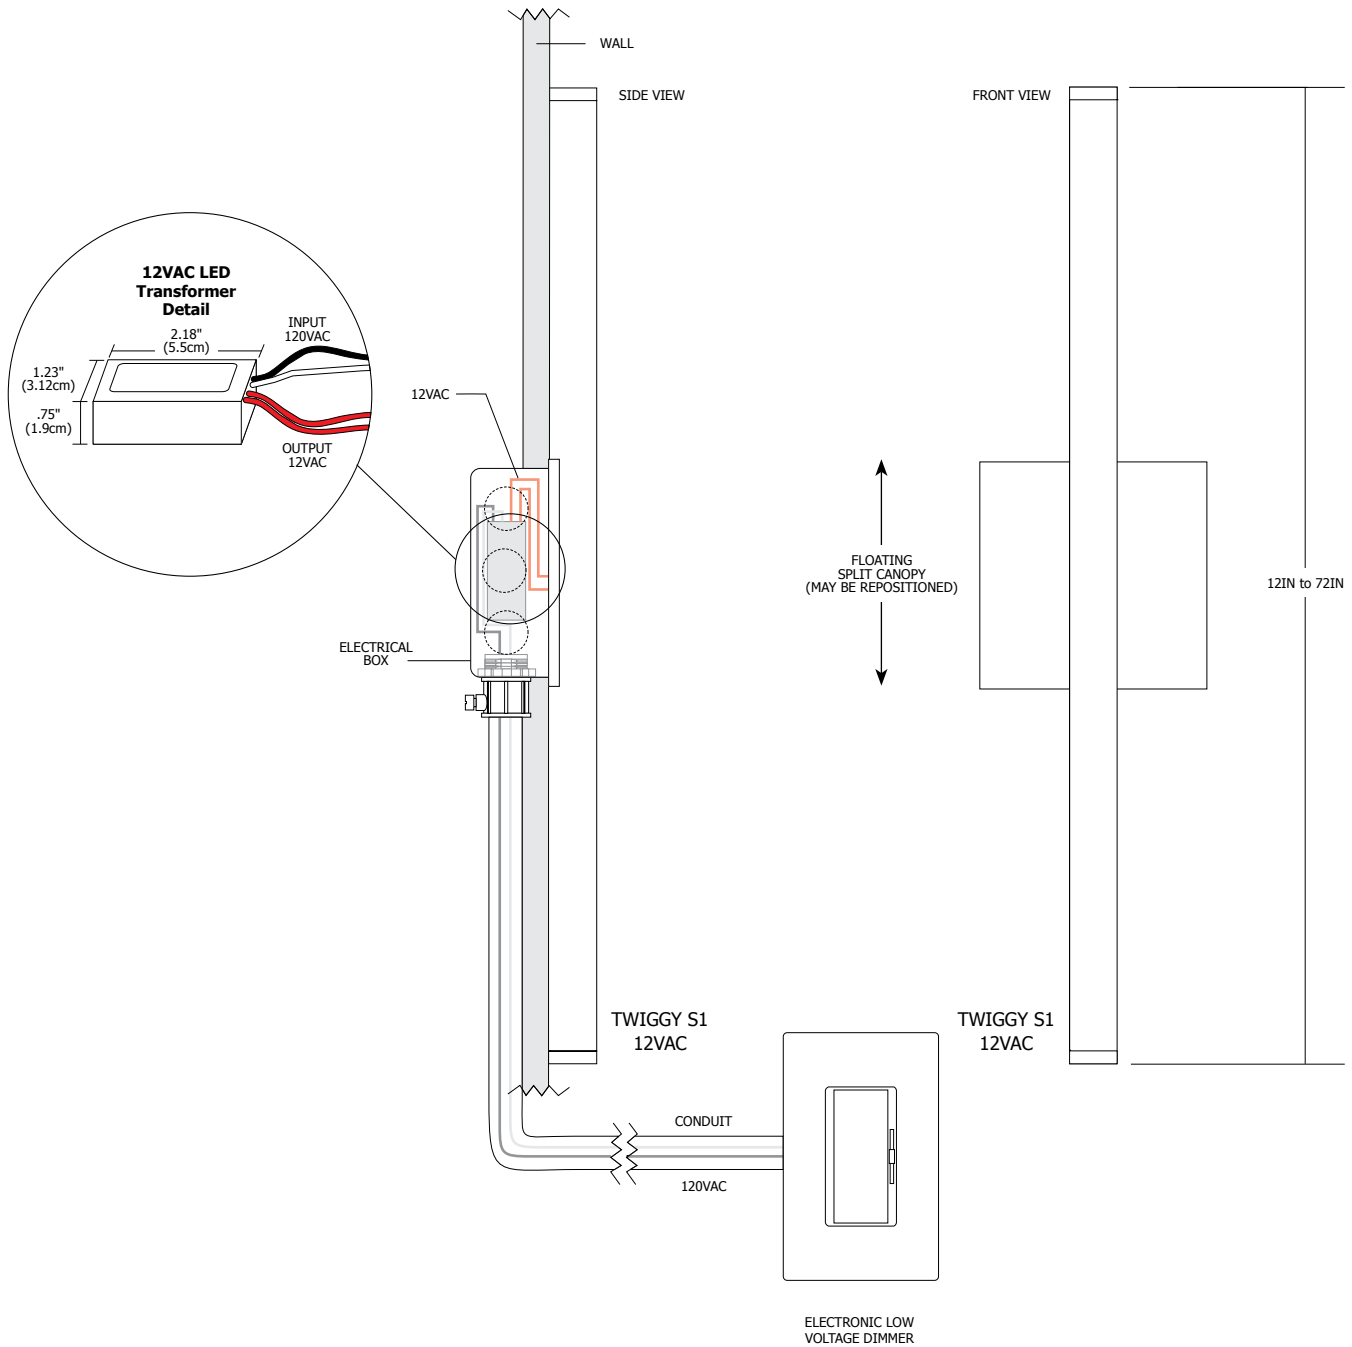

Dimming:

Dimmable with electronic low voltage dimmer
 Lutron: Diva #DVELV-300P; Skylark #SELV-300P dimmers recommended

Very Warm White	
Distance	Foot Candles
12in	218
24in	82
36in	49
48in	29

Product	Len	Canopy	Length In Inches	Color Temperature	Finish
TW12	S1	1RE	21IN	27K	SA
TW12 Twigg 12 Volt	S1 Square 1"	1RE 1" Rectangle with Junction Box 4SQ 4" Square	12-72 Order in 12 inch increments up to 72 inches May be ordered in 3, 6 or 9 inch increments*	27K 2700K Very Warm White	SA Satin Aluminum SN Satin Nickel CH Chrome BZ Antique Bronze BK Satin Black WH White

*Overall length with end caps is 1" longer than ordering code. See chart on page 3 for dimensions.

TWIGGY S1, SQUARE 1" LENS 120V/12VAC FIXTURE, 92+CRI

REV.04.22.15

- Application:** Electronic low voltage dimming for Twiggy Square
- Power Supply:** 120V input, 12VAC class 2 output; electronic low voltage LED transformer (included) that fits inside standard junction box
- Dimming:** Dimmable with electronic low voltage dimmer. Lutron: Diva #DVELV-300P; Skylark #SELV-300P dimmers recommended

PROJECT:

FIXTURE
TYPE:

DATE:

EDGE
LIGHTING

Please refer to chart below for overall length (with end caps) of Twiggy S1

ORDERING CODE	OVERALL LENGTH (INCHES)
12IN	13
15IN	16
18IN	19
21IN	22
24IN	25
27IN	28
30IN	31
33IN	34
36IN	37
39IN	40
42IN	43
45IN	46
48IN	49
51IN	52
54IN	55
57IN	58
60IN	61
63IN	64
66IN	67
69IN	70
72IN	73