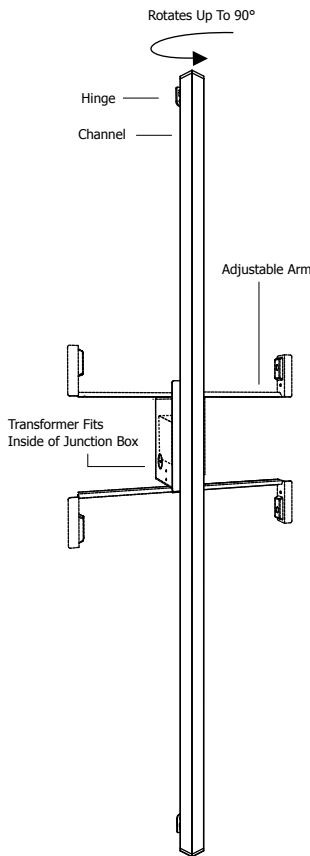

TWIGGY D1, HINGED DIRECT 1" LENS 120V/12VAC FIXTURE, 92+CRI

REV.04.22.15

MADE IN THE USA

Adjustable Hinge

Description:

Twigg D1 features a direct 1" lambertian white diffuser lens that provides uniform light without hotspots. At 7 watts per foot, the 12 Volt AC fixture contains very warm white 92+CRI LEDs for excellent color rendering. The Twigg D1 is available in 12 inch increments up to 72 inches. May be ordered in 3, 6 or 9 inch increments (see page 3 of spec sheet for exact dimensions/overall length with end caps). Fixture uses a 12 VAC Class 2 electronic low voltage LED transformer (included). Transformer fits inside a standard square 4" electrical box with round plaster ring and floating split canopy (4SQ) or the Slim Profile Junction Box (1RE) that does not require a canopy. Twigg is dimmable with an electronic low voltage dimmer. Fixtures include a 5 year warranty.

Lamp:

Very warm white (2700K) LEDs, 92+CRI*
 LED lamps consume 7 watts per foot
 34 lumens per watt; 269 lumens per foot; 62 R9 Value

Average Lamp Life:

50,000 hours

Transformer:

120V input, 12VAC Class 2 output; electronic low voltage LED transformer (included) fits inside standard junction box

PROJECT:

FIXTURE
TYPE:

DATE:

EDGE
LIGHTING

TWIGGY D1, HINGED DIRECT 1" LENS 120V/12VAC FIXTURE, 92+CRI

REV.04.22.15

Please refer to chart below for overall length (with end caps) of Twiggy Hinged

ORDERING CODE	OVERALL LENGTH (INCHES)
12IN	13
15IN	16
18IN	19
21IN	22
24IN	25
27IN	28
30IN	31
33IN	34
36IN	37
39IN	40
42IN	43
45IN	46
48IN	49
51IN	52
54IN	55
57IN	58
60IN	61
63IN	64
66IN	67
69IN	70
72IN	73