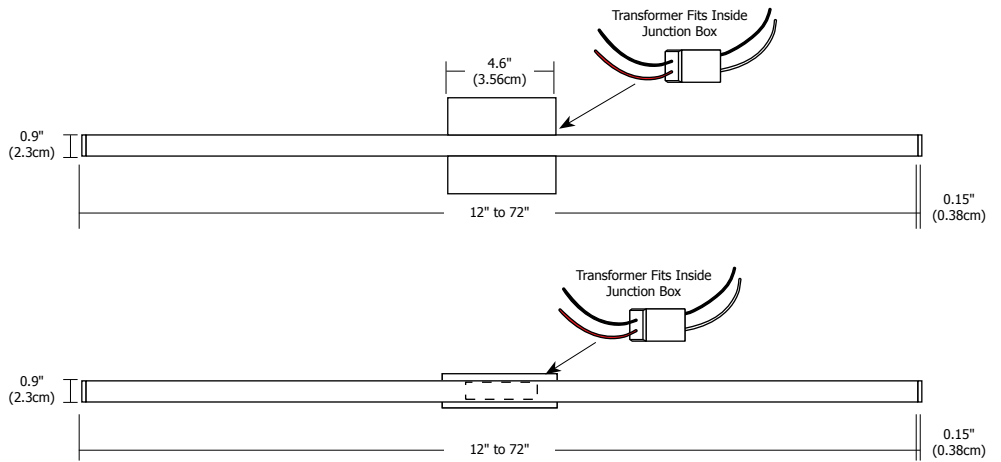

TWIGGY D1, HINGED DIRECT 1" LENS 120V/12VAC FIXTURE, 92+CRI

REV.04.22.15

MADE IN THE USA

Adjustable Hinge

Description:

Twigg D1 features a direct 1" lambertian white diffuser lens that provides uniform light without hotspots. At 7 watts per foot, the 12 Volt AC fixture contains very warm white 92+CRI LEDs for excellent color rendering. The Twigg D1 is available in 12 inch increments up to 72 inches. May be ordered in 3, 6 or 9 inch increments (see page 3 of spec sheet for exact dimensions/overall length with end caps). Fixture uses a 12 VAC Class 2 electronic low voltage LED transformer (included). Transformer fits inside a standard square 4" electrical box with round plaster ring and floating split canopy (4SQ) or the Slim Profile Junction Box (1RE) that does not require a canopy. Twigg is dimmable with an electronic low voltage dimmer. Fixtures include a 5 year warranty.

Lamp:

Very warm white (2700K) LEDs, 92+CRI*
 LED lamps consume 7 watts per foot
 34 lumens per watt; 269 lumens per foot; 62 R9 Value

Average Lamp Life:

50,000 hours

Transformer:

120V input, 12VAC Class 2 output; electronic low voltage LED transformer (included) fits inside standard junction box

*Overall length with end caps is 1" longer than ordering code. See chart on page 3 for dimensions.

TWIGGY D1, HINGED DIRECT 1" LENS 120V/12VAC FIXTURE, 92+CRI

REV.04.22.15

- Application:** Electronic low voltage dimming for Twiggy Hinged
- Power Supply:** 120V input, 12VAC class 2 output; electronic low voltage LED transformer (included) that fits inside standard junction box
- Dimming:** Dimmable with electronic low voltage dimmer. Lutron: Diva #DVELV-300P; Skylark #SELV-300P dimmers recommended