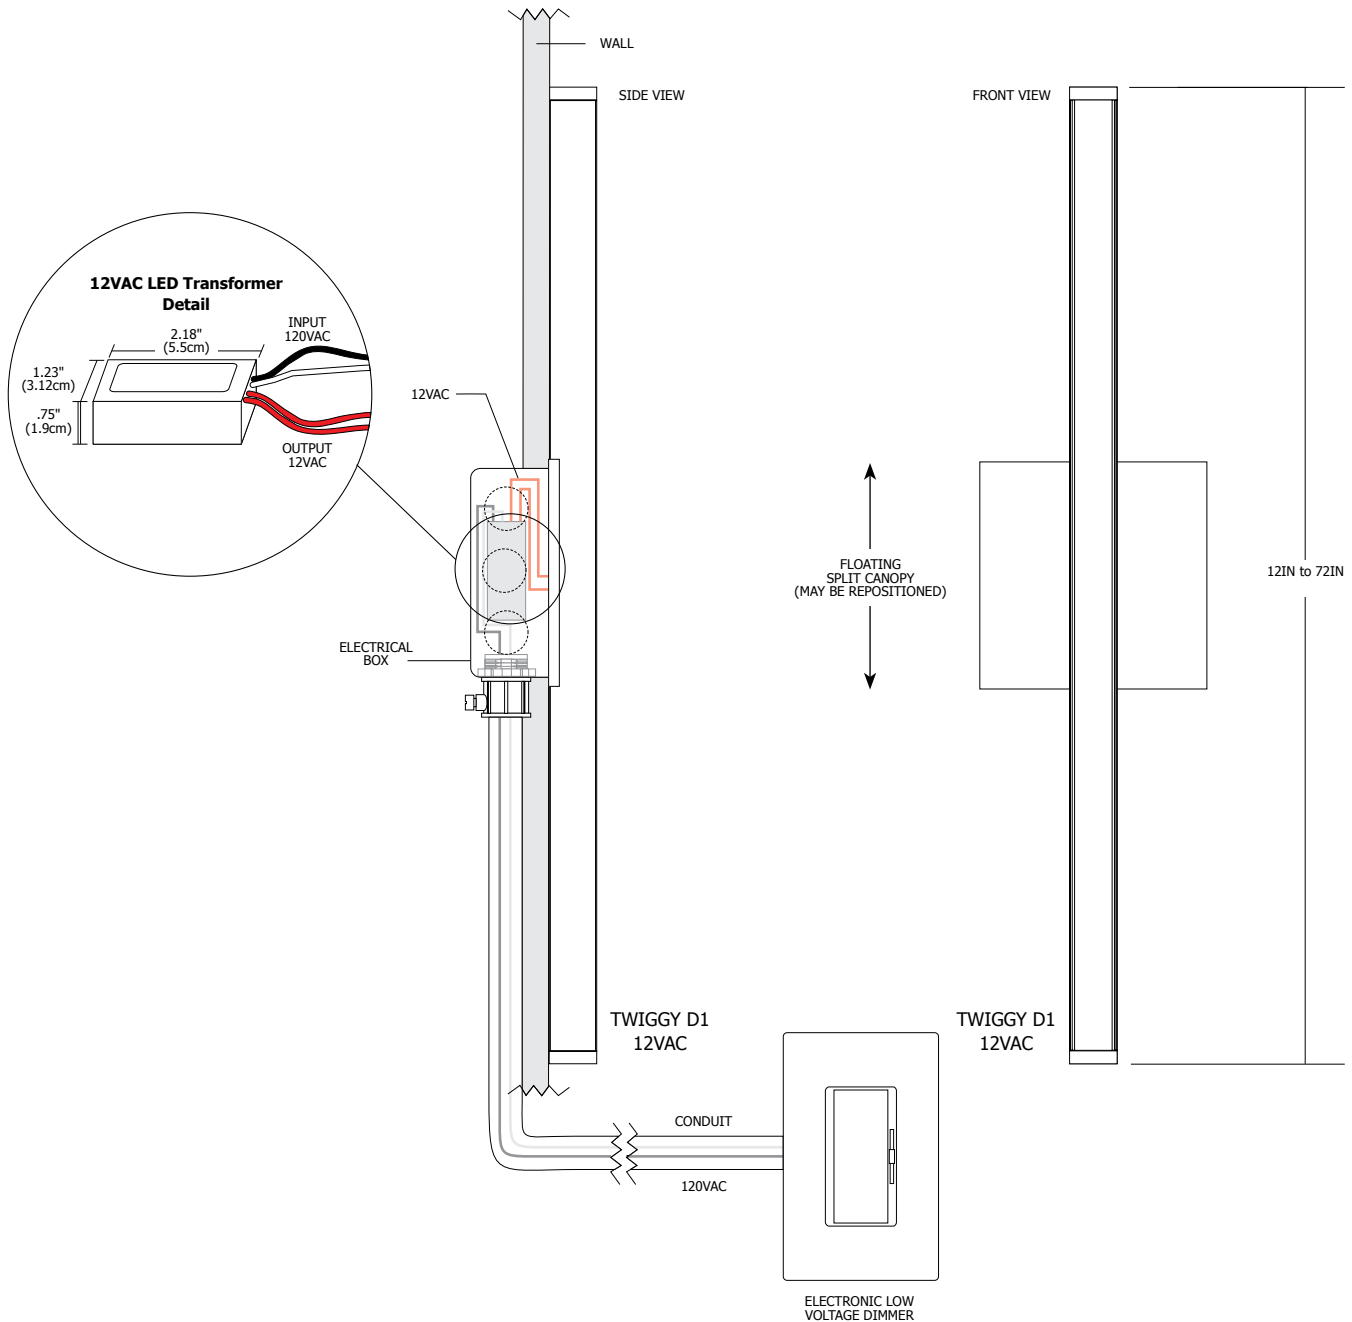

Dimming:

Dimmable with electronic low voltage dimmer
 Lutron: Diva #DVELV-300P; Skylark #SELV-300P dimmers recommended

Very Warm White	
Distance	Foot Candles
12in	218
24in	82
36in	49
48in	29

Product	Lens	Canopy	Length In Inches	Color Temperature	Finish
TWH12	D1	1RE	21IN	27K	SA
TWH12 Twigg Hinged 12 Volt	D1 Direct 1"	1RE 1" Rectangle with Junction Box 4SQ 4" Square	12-72 Order in 12 inch increments up to 72 inches May be ordered in 3, 6 or 9 inch increments*	27K 2700K Very Warm White	SA Satin Aluminum SN Satin Nickel CH Chrome BZ Antique Bronze BK Satin Black WH White

*Overall length with end caps is 1" longer than ordering code. See chart on page 3 for dimensions.

TWIGGY D1, HINGED DIRECT 1" LENS 120V/12VAC FIXTURE, 92+CRI

REV.04.22.15

- Application:** Electronic low voltage dimming for Twiggy Hinged
- Power Supply:** 120V input, 12VAC class 2 output; electronic low voltage LED transformer (included) that fits inside standard junction box
- Dimming:** Dimmable with electronic low voltage dimmer. Lutron: Diva #DVELV-300P; Skylark #SELV-300P dimmers recommended

PROJECT:

FIXTURE
TYPE:

DATE:

EDGE
LIGHTING

TWIGGY D1, HINGED DIRECT 1" LENS 120V/12VAC FIXTURE, 92+CRI

REV.04.22.15

Please refer to chart below for overall length (with end caps) of Twiggy Hinged

ORDERING CODE	OVERALL LENGTH (INCHES)
12IN	13
15IN	16
18IN	19
21IN	22
24IN	25
27IN	28
30IN	31
33IN	34
36IN	37
39IN	40
42IN	43
45IN	46
48IN	49
51IN	52
54IN	55
57IN	58
60IN	61
63IN	64
66IN	67
69IN	70
72IN	73