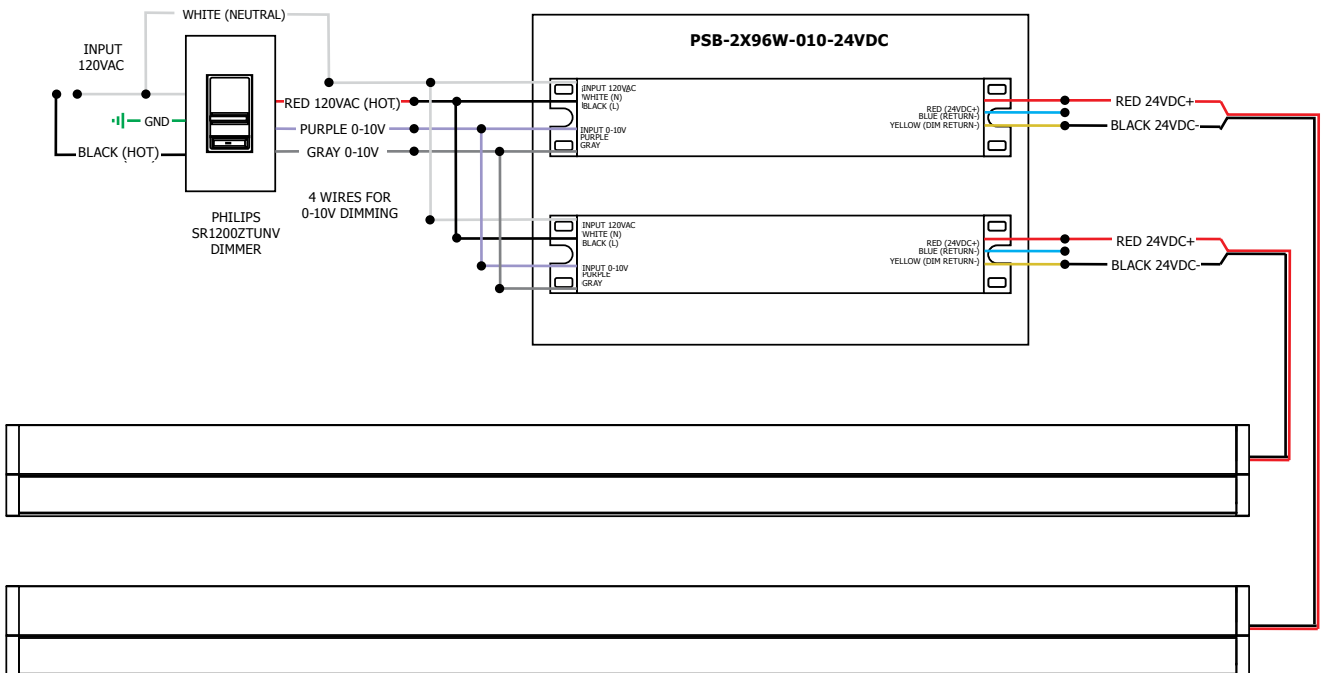

Application: 0-10V dimming for 45° Light Channel

Power Supply: Class 2, 24VDC output: 120-277VAC input, 96 watt output PSB-96W-010-24VDC;
120-277VAC input, 192 watt output PSB-2X96W-010-24VDC

Dimming: Dimmable with 0-10V dimmer using power supply above. See power supply spec sheet for additional details. Philips Sunrise SR1200ZTUNV, 0-10V dimmer recommended