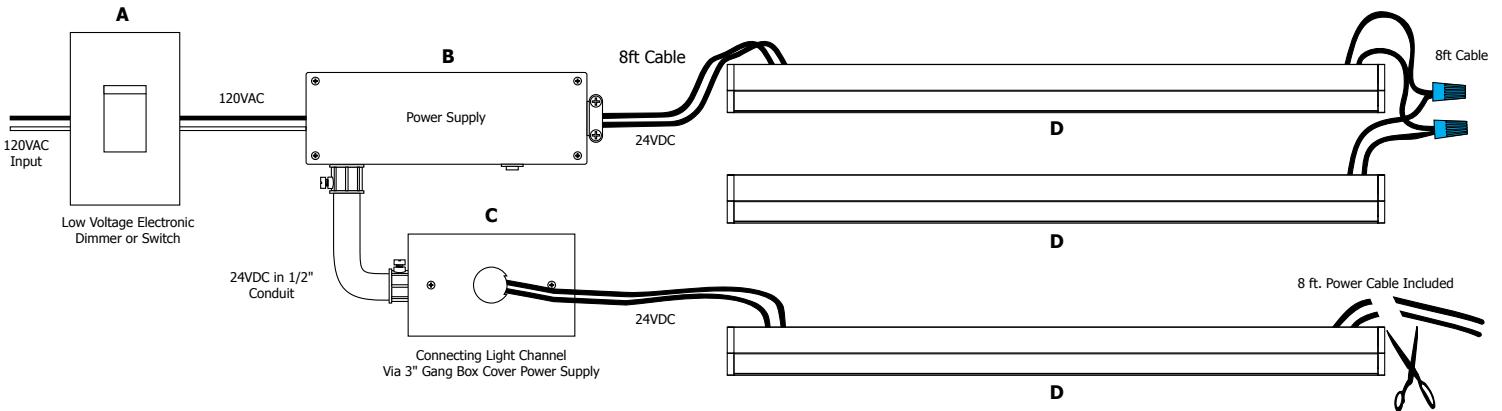

- **Application:** Electronic low-voltage dimming for 45° Light Channel
- **Power Supply:** 120VAC input, 24VDC 60 watt output PSB-60W-ELV-24VDC
- **Dimming:** Dimmable with low voltage electronic dimmer using power supply above. See power supply spec sheet for additional details. Lutron: Diva DVELV-300P; Skylark SELV-300P; Maestro MAELV-600 dimmers are recommended