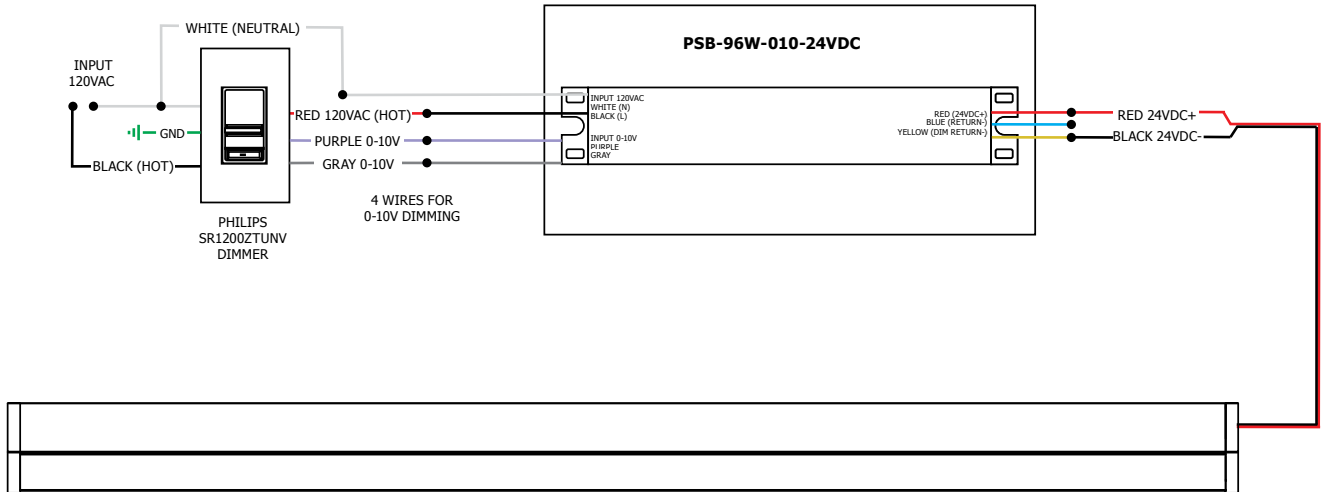

Application: 0-10V dimming for 45° Light Channel

Power Supply: Class 2, 24VDC output: 120-277VAC input, 96 watt output PSB-96W-010-24VDC;
120-277VAC input, 192 watt output PSB-2X96W-010-24VDC

Dimming: Dimmable with 0-10V dimmer using power supply above. See power supply spec sheet for additional details. Philips Sunrise SR1200ZTUNV, 0-10V dimmer recommended