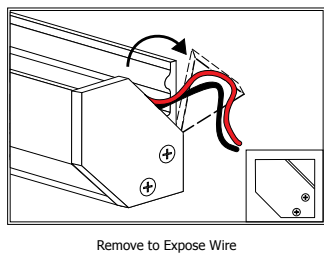

- **Application:** Electronic low-voltage dimming for 45° Light Channel
- **Power Supply:** 120VAC input, 24VDC 60 watt output PSB-60W-ELV-24VDC
- **Dimming:** Dimmable with low voltage electronic dimmer using power supply above. See power supply spec sheet for additional details. Lutron: Diva DVELV-300P; Skylark SELV-300P; Maestro MAELV-600 dimmers are recommended