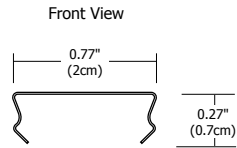

DO-IT-YOURSELF (DIY) LIGHT CHANNEL 45° SURFACE MOUNT MOUNTING CLIP

REV.11.10.16

Mounting Clip (Included and Sold Separately)

Included every 2 feet of channel.

PROJECT:

FIXTURE
TYPE:

DATE: