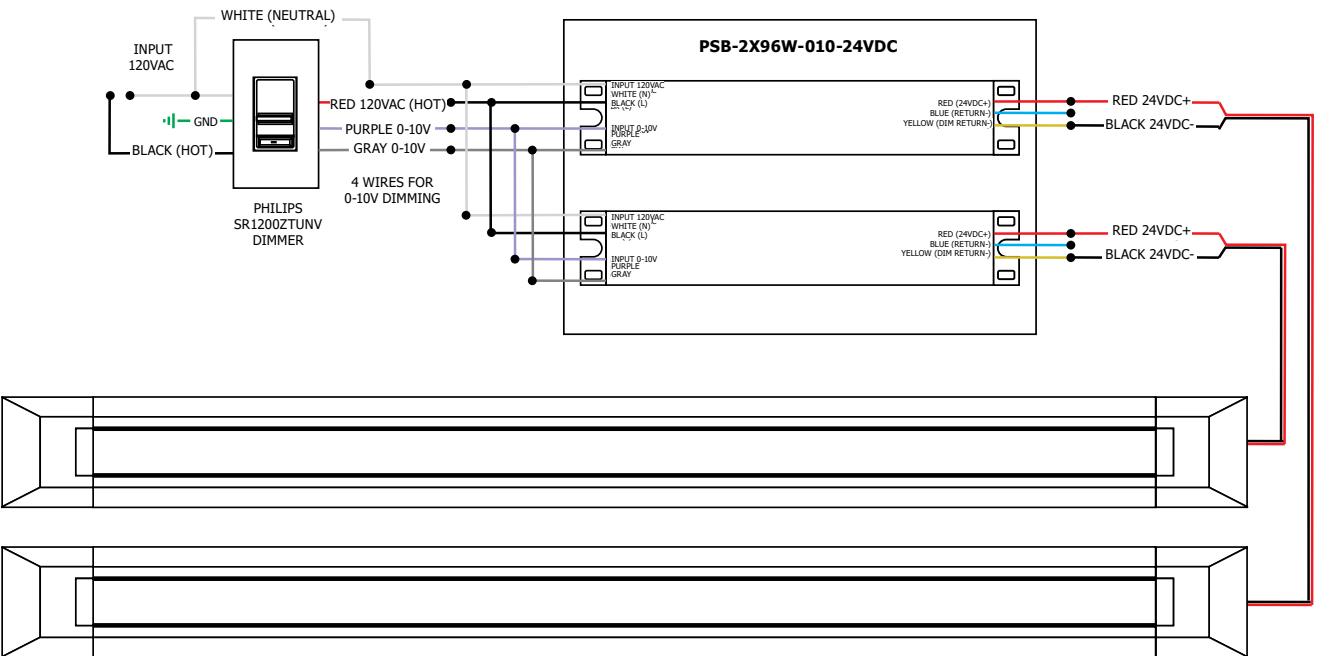

Application: 0-10V dimming for Millwork Light Channel (Not to be used with Warm Dim)

Power Supply: Class 2, 24VDC output: 120-277VAC input, 96 watt output PSB-96W-010-24VDC;
120-277VAC input, 192 watt output PSB-2X96W-010-24VDC

Dimming: Dimmable with 0-10V dimmer using power supply above. See power supply spec sheet for additional details. Philips Sunrise SR1200ZTUNV, 0-10V dimmer recommended.