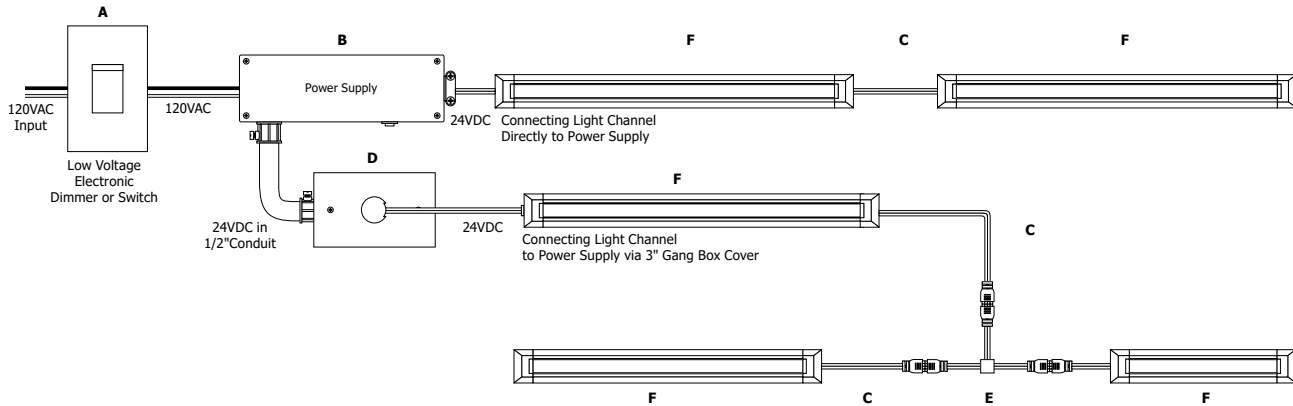

Application: Electronic low-voltage dimming for Millwork Light Channel

Power Supply: 120VAC input, 24VDC 60 watt output PSB-60W-ELV-24VDC

Dimming: Dimmable with low voltage electronic dimmer using power supply above. See power supply spec sheet for additional details. Lutron: Diva DVELV-300P; Skylark SELV-300P; Maestro MAELV-600 dimmers are recommended

- A. Lutron Dimmers
  Diva **DVELV-300P** or Skylark **SELV-300P**
- B. 60W 24VDC Power Supply **PSB-60W-ELV-24VDC**
- C. Flexible connector order to length 3"-144" **LC-CFX-__**
- D. 3" Rectangle Canopy Cover **3RE-WH**
- E. Flexible T shape connector **SS-CFXT-3IN**
- F. Millwork Light Channel 12"-120" **LCMW-24V-_-_-_-**