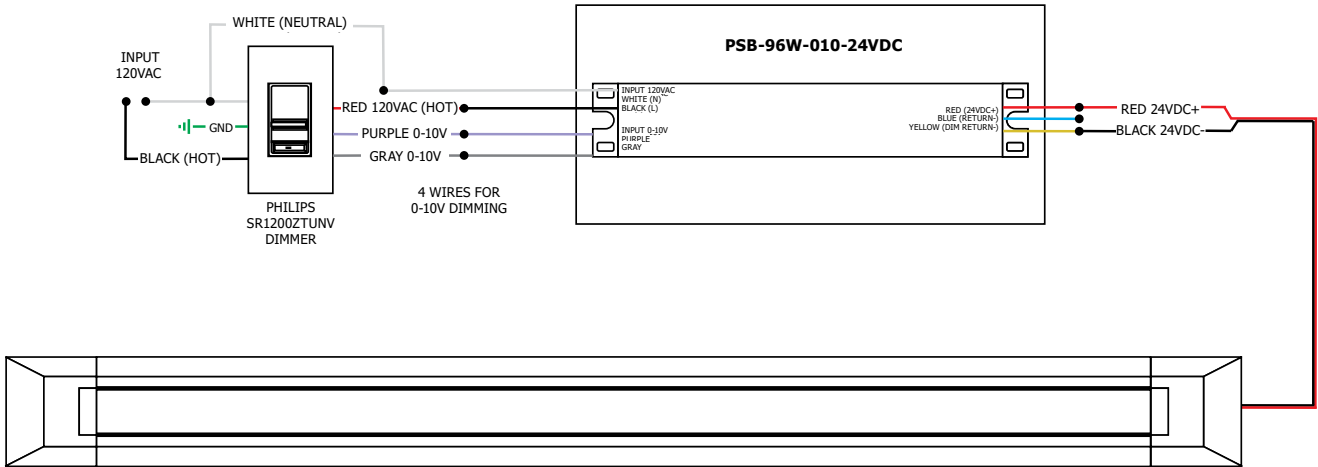

Application: 0-10V dimming for Millwork Light Channel (Not to be used with Warm Dim)

Power Supply: Class 2, 24VDC output: 120-277VAC input, 96 watt output PSB-96W-010-24VDC;
120-277VAC input, 192 watt output PSB-2X96W-010-24VDC

Dimming: Dimmable with 0-10V dimmer using power supply above. See power supply spec sheet for additional details. Philips Sunrise SR1200ZTUNV, 0-10V dimmer recommended.