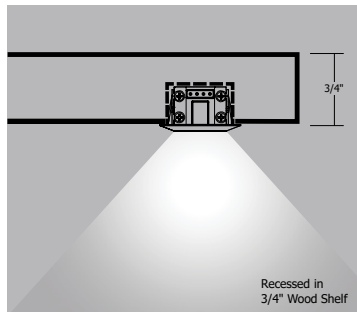

Application: Electronic low-voltage dimming for Millwork Light Channel

Power Supply: 120VAC input, 24VDC 60 watt output PSB-60W-ELV-24VDC

Dimming: Dimmable with low voltage electronic dimmer using power supply above. See power supply spec sheet for additional details. Lutron: Diva DVELV-300P; Skylark SELV-300P; Maestro MAELV-600 dimmers are recommended

- A. Lutron Dimmers
  Diva **DVELV-300P** or Skylark **SELV-300P**
- B. 60W 24VDC Power Supply **PSB-60W-ELV-24VDC**
- C. Flexible connector order to length 3"-144" **LC-CFX-__**
- D. 3" Rectangle Canopy Cover **3RE-WH**
- E. Flexible T shape connector **SS-CFXT-3IN**
- F. Millwork Light Channel 12"-120" **LCMW-24V-_-_-_-**