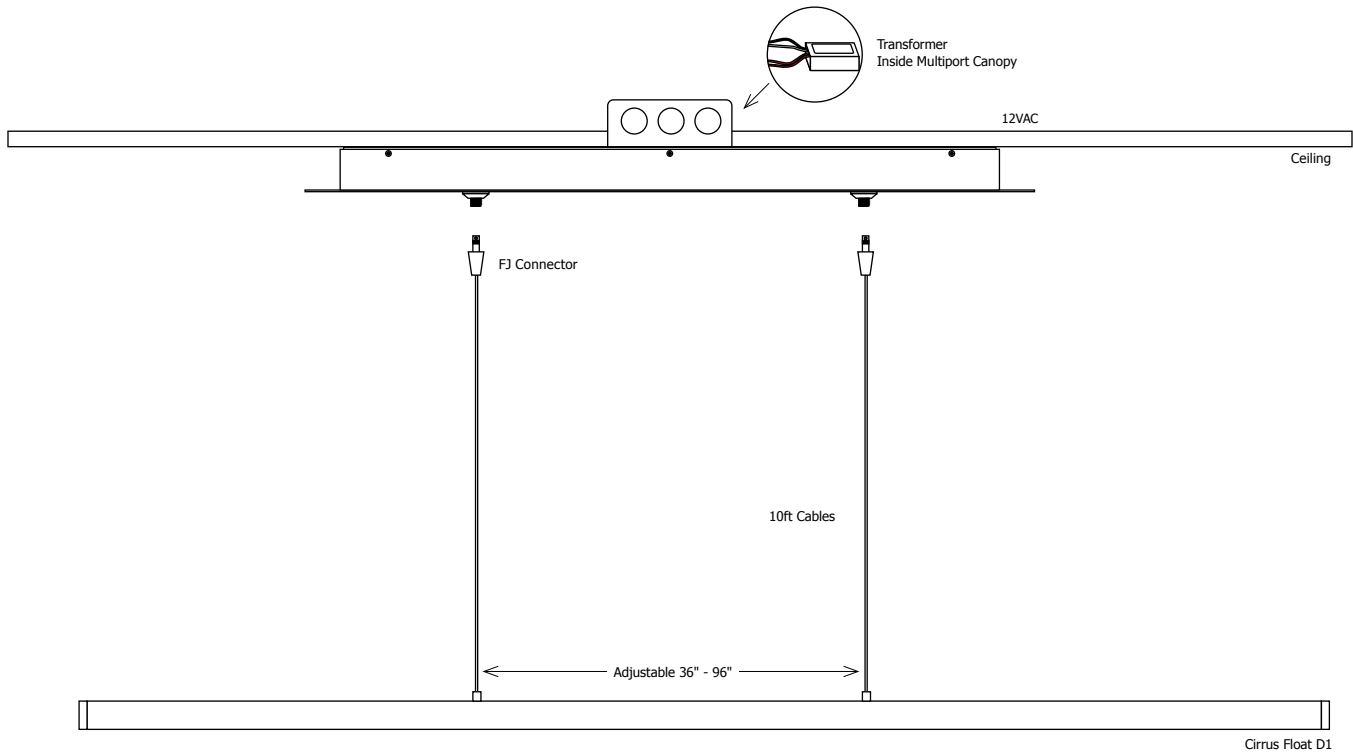

CIRRUS FLOAT FOR FAST JACK 120V/12VAC FIXTURE, 92+CRI

REV.04.22.15

PROJECT:

FIXTURE TYPE:

DATE: