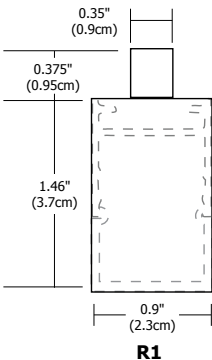

REV.04.22.15

Warm White 100° 7 Watt	
Distance	Foot Candles
2ft	126
3ft	62
4ft	39
6ft	20
8ft	12

FJ
Fast Jack
Connector
(included)

Description:

Cirrus Float features a direct 1" (D1), rectangular 1" (R1) or a tubular 1 1/8" (T1) lens, offering an array of choices for style, functionality and beam distribution. At 7 watts per foot, the 12VAC Cirrus Float fixtures contain very warm white or warm white 92+CRI LEDs. Available in lengths from 36 inches to 72 inches. May be ordered in 3, 6 or 9 inch increments. Adapted for easy compatibility with Edge Fast Jack Canopies, fixtures allow flexible mounting to mono-point or multi-port canopies. Fast Jack Cirrus Float fixtures include Fast Jack (FJ) Connectors that mount to canopies. Cirrus features adjustable aircraft cables that slide across the length of fixture for flexibility in mounting to the canopies. Hardware and supporting cables are Antique Bronze for Antique Bronze and Black fixtures and are Satin Nickel for all other finishes. Power cables are Satin Nickel for all finish options. Fixture includes a 5 year warranty.