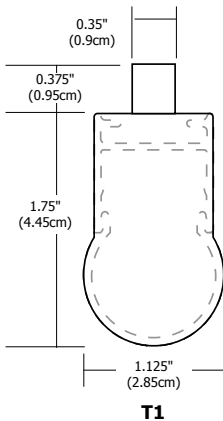

REV.04.22.15

Warm White 100° 7 Watt	
Distance	Foot Candles
2ft	126
3ft	62
4ft	39
6ft	20
8ft	12

FJ
Fast Jack
Connector
(included)

Description:

Cirrus Float features a direct 1" (D1), rectangular 1" (R1) or a tubular 1 1/8" (T1) lens, offering an array of choices for style, functionality and beam distribution. At 7 watts per foot, the 12VAC Cirrus Float fixtures contain very warm white or warm white 92+CRI LEDs. Available in lengths from 36 inches to 72 inches. May be ordered in 3, 6 or 9 inch increments. Adapted for easy compatibility with Edge Fast Jack Canopies, fixtures allow flexible mounting to mono-point or multi-port canopies. Fast Jack Cirrus Float fixtures include Fast Jack (FJ) Connectors that mount to canopies. Cirrus features adjustable aircraft cables that slide across the length of fixture for flexibility in mounting to the canopies. Hardware and supporting cables are Antique Bronze for Antique Bronze and Black fixtures and are Satin Nickel for all other finishes. Power cables are Satin Nickel for all finish options. Fixture includes a 5 year warranty.