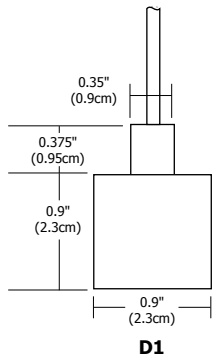

REV.04.22.15

Warm White 100° 7 Watt	
Distance	Foot Candles
2ft	126
3ft	62
4ft	39
6ft	20
8ft	12

FJ
Fast Jack
Connector
(included)

Description:

Cirrus Float features a direct 1" (D1), rectangular 1" (R1) or a tubular 1 1/8" (T1) lens, offering an array of choices for style, functionality and beam distribution. At 7 watts per foot, the 12VAC Cirrus Float fixtures contain very warm white or warm white 92+CRI LEDs. Available in lengths from 36 inches to 72 inches. May be ordered in 3, 6 or 9 inch increments. Adapted for easy compatibility with Edge Fast Jack Canopies, fixtures allow flexible mounting to mono-point or multi-port canopies. Fast Jack Cirrus Float fixtures include Fast Jack (FJ) Connectors that mount to canopies. Cirrus features adjustable aircraft cables that slide across the length of fixture for flexibility in mounting to the canopies. Hardware and supporting cables are Antique Bronze for Antique Bronze and Black fixtures and are Satin Nickel for all other finishes. Power cables are Satin Nickel for all finish options. Fixture includes a 5 year warranty.