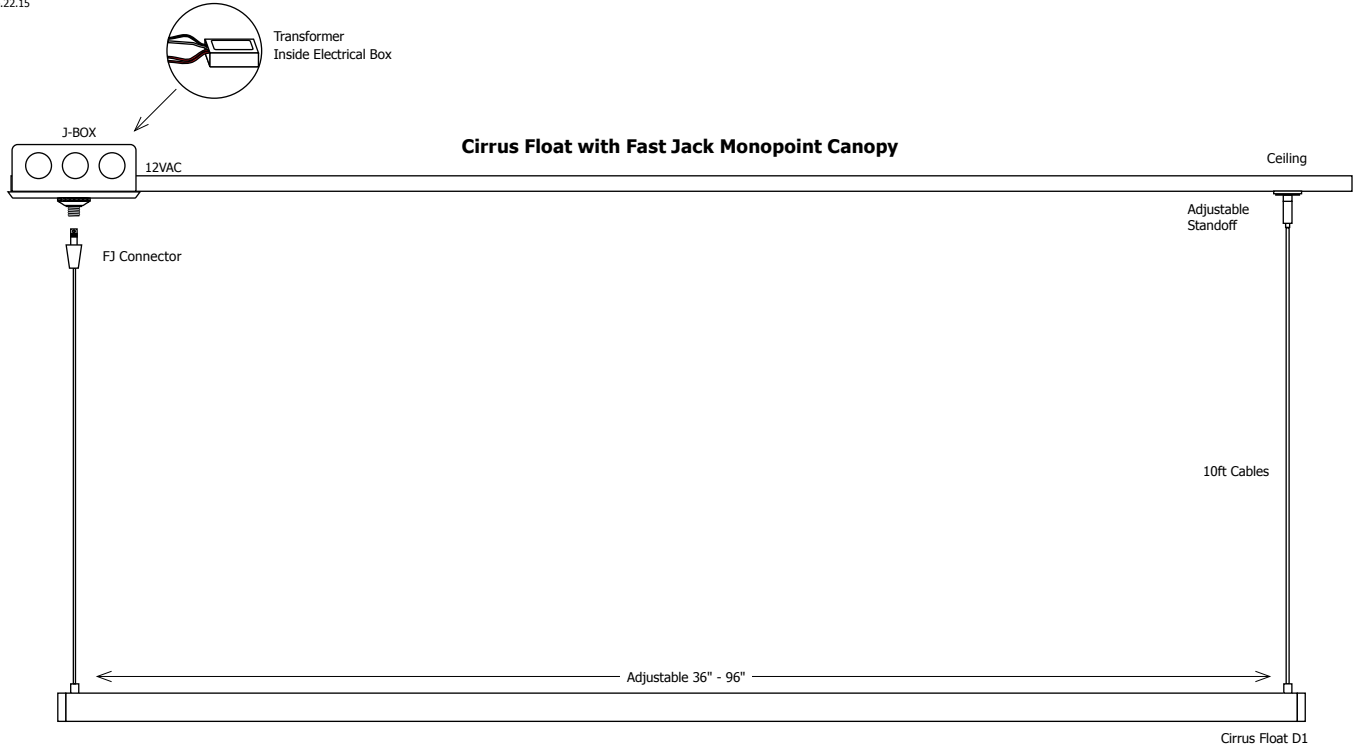

CIRRUS FLOAT FOR FAST JACK 120V/12VAC FIXTURE, 92+CRI

REV.04.22.15

PROJECT:

FIXTURE TYPE:

DATE: