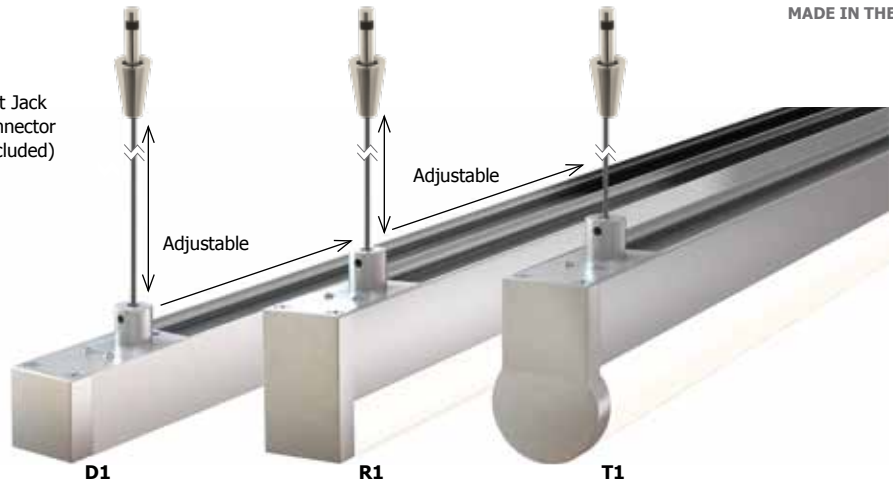

REV.04.22.15

Warm White 100° 7 Watt	
Distance	Foot Candles
2ft	126
3ft	62
4ft	39
6ft	20
8ft	12

FJ
Fast Jack
Connector
(included)

Description:

Cirrus Float features a direct 1" (D1), rectangular 1" (R1) or a tubular 1 1/8" (T1) lens, offering an array of choices for style, functionality and beam distribution. At 7 watts per foot, the 12VAC Cirrus Float fixtures contain very warm white or warm white 92+CRI LEDs. Available in lengths from 36 inches to 72 inches. May be ordered in 3, 6 or 9 inch increments. Adapted for easy compatibility with Edge Fast Jack Canopies, fixtures allow flexible mounting to mono-point or multi-port canopies. Fast Jack Cirrus Float fixtures include Fast Jack (FJ) Connectors that mount to canopies. Cirrus features adjustable aircraft cables that slide across the length of fixture for flexibility in mounting to the canopies. Hardware and supporting cables are Antique Bronze for Antique Bronze and Black fixtures and are Satin Nickel for all other finishes. Power cables are Satin Nickel for all finish options. Fixture includes a 5 year warranty.

System Compatibility:

Fast Jack (FJ) LED Canopies required. See page 3 of spec sheet for additional details.

Fixture Finish:

Satin Aluminum, Satin Nickel, Chrome, Antique Bronze, Satin Black and White; Custom finishes available

Lumen values are based on the 3000K LED test.

Applications:

Indoor - Architectural lighting, general lighting and retail
Mount fixture 70" above finished floor

Channel Suspension Swag Hook (sold separately):

Swag Hook extends a cable to an electrical box not located directly above desired fixture location.

Product **CS** - Type **SWAG**
 CS Channel Suspension SWAG Swag Hook

System **FJ** - Product **CF** - Lens **D1** - Length In Inches **72IN** - Color Temperature **27K** - Finish **SN**