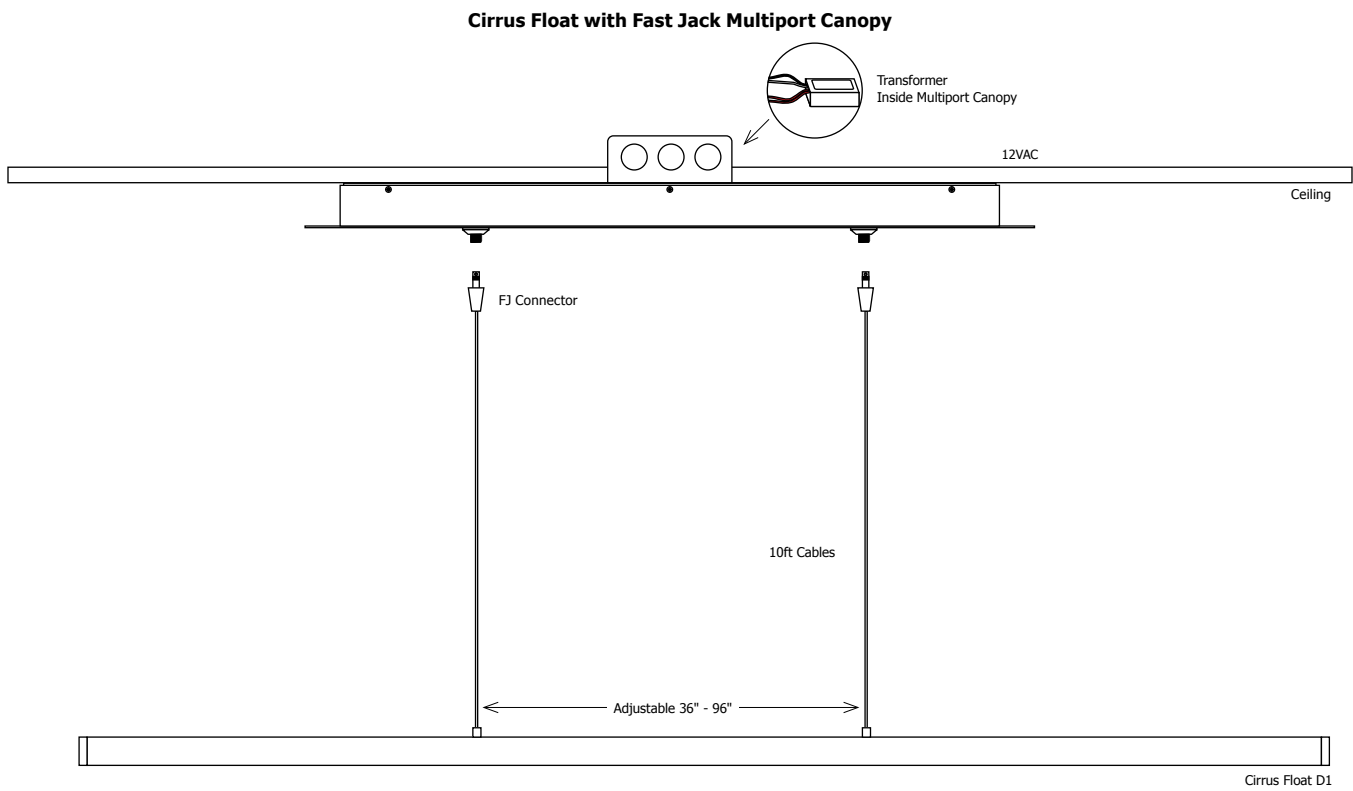

CIRRUS FLOAT FOR FAST JACK 120V/12VAC FIXTURE, 92+CRI

REV.06.22.16

PROJECT:

FIXTURE TYPE:

DATE: