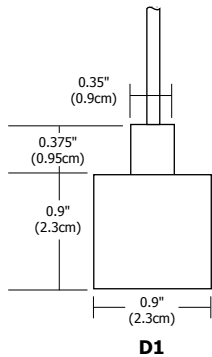

REV.06.22.16

Warm White 100° 7 Watt	
Distance	Foot Candles
2ft	126
3ft	62
4ft	39
6ft	20
8ft	12

FJ
Fast Jack
Connector
(included)

Description:

Cirrus Float features a direct (D1), rectangular (R1) or a tubular (T1) lens, offering an array of choices for style, functionality and beam distribution. At 7 watts per foot, the 12VAC Cirrus Float fixtures contain very warm white or warm white 92+CRI LEDs. Available in lengths from 36 inches to 72 inches. May be ordered in 3, 6 or 9 inch increments. Adapted for easy compatibility with Edge Fast Jack Canopies, fixtures allow flexible mounting to mono-point or multi-port canopies. Fast Jack Cirrus Float fixtures include Fast Jack (FJ) Connectors that mount to canopies. Cirrus features adjustable aircraft cables that slide across the length of fixture for flexibility in mounting to the canopies. Hardware and supporting cables are Antique Bronze for Antique Bronze and Black fixtures and are Satin Nickel for all other finishes. Power cables are Satin Nickel for all finish options. Fixture includes a 5 year warranty.