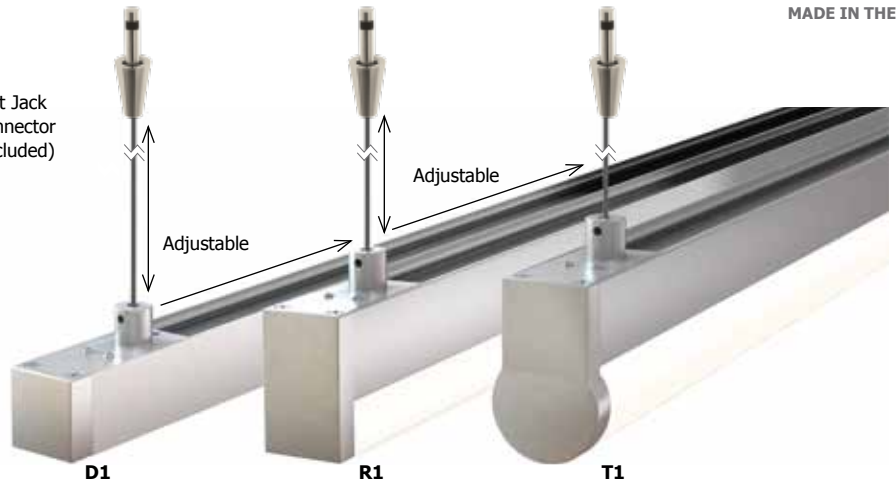

REV.06.22.16

Warm White 100° 7 Watt	
Distance	Foot Candles
2ft	126
3ft	62
4ft	39
6ft	20
8ft	12

FJ
Fast Jack
Connector
(included)

Description:

Cirrus Float features a direct (D1), rectangular (R1) or a tubular (T1) lens, offering an array of choices for style, functionality and beam distribution. At 7 watts per foot, the 12VAC Cirrus Float fixtures contain very warm white or warm white 92+CRI LEDs. Available in lengths from 36 inches to 72 inches. May be ordered in 3, 6 or 9 inch increments. Adapted for easy compatibility with Edge Fast Jack Canopies, fixtures allow flexible mounting to mono-point or multi-port canopies. Fast Jack Cirrus Float fixtures include Fast Jack (FJ) Connectors that mount to canopies. Cirrus features adjustable aircraft cables that slide across the length of fixture for flexibility in mounting to the canopies. Hardware and supporting cables are Antique Bronze for Antique Bronze and Black fixtures and are Satin Nickel for all other finishes. Power cables are Satin Nickel for all finish options. Fixture includes a 5 year warranty.

System Compatibility:

Fast Jack (FJ) LED Canopies required. See page 3 of spec sheet for additional details.

Fixture Finish:

Satin Aluminum, Satin Nickel, Chrome, Antique Bronze, Satin Black and White; Custom finishes available

Lumen values are based on the 3000K LED test.

Applications:

Indoor - Architectural lighting, general lighting and retail
Mount fixture 70" above finished floor

Channel Suspension Swag Hook (sold separately):