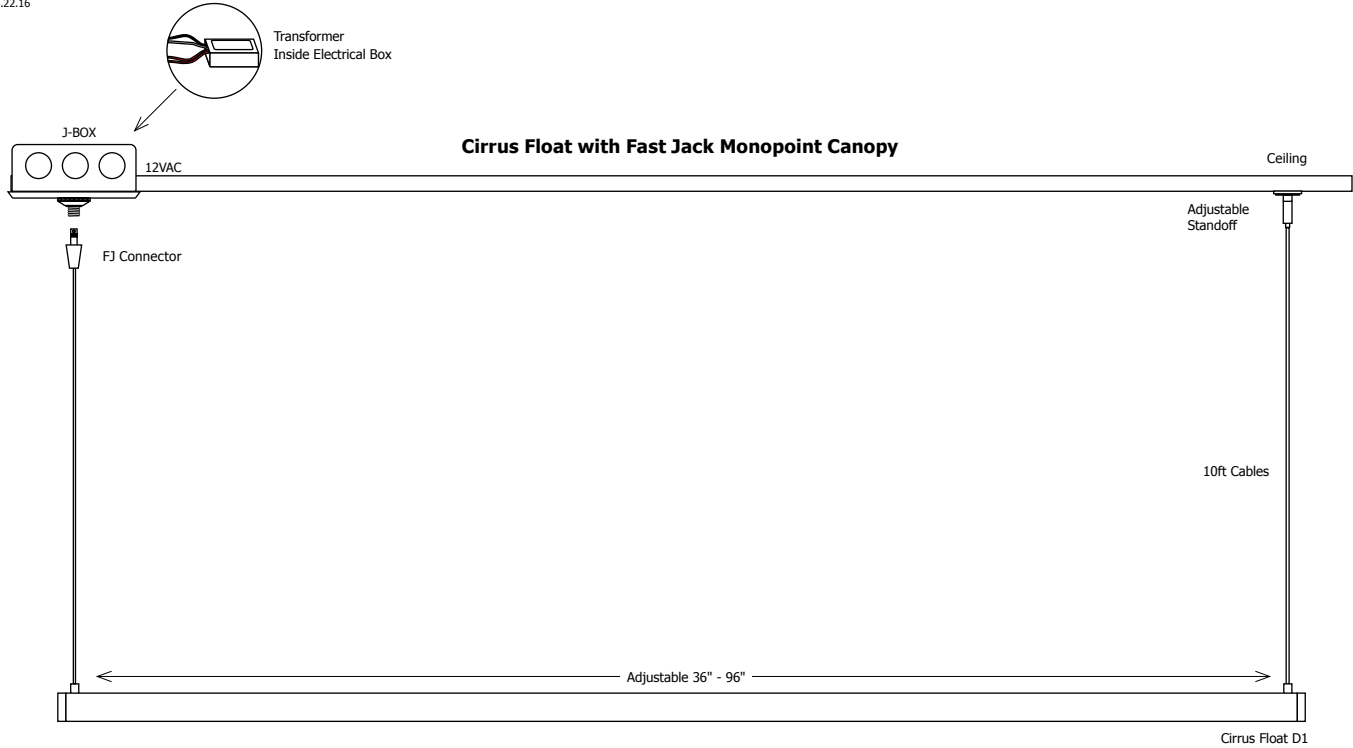

CIRRUS FLOAT FOR FAST JACK 120V/12VAC FIXTURE, 92+CRI

REV.06.22.16

PROJECT:

FIXTURE TYPE:

DATE: