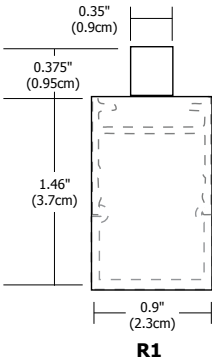

REV.06.22.16

Warm White 100° 7 Watt	
Distance	Foot Candles
2ft	126
3ft	62
4ft	39
6ft	20
8ft	12

FJ
Fast Jack
Connector
(included)

Description:

Cirrus Float features a direct (D1), rectangular (R1) or a tubular (T1) lens, offering an array of choices for style, functionality and beam distribution. At 7 watts per foot, the 12VAC Cirrus Float fixtures contain very warm white or warm white 92+CRI LEDs. Available in lengths from 36 inches to 72 inches. May be ordered in 3, 6 or 9 inch increments. Adapted for easy compatibility with Edge Fast Jack Canopies, fixtures allow flexible mounting to mono-point or multi-port canopies. Fast Jack Cirrus Float fixtures include Fast Jack (FJ) Connectors that mount to canopies. Cirrus features adjustable aircraft cables that slide across the length of fixture for flexibility in mounting to the canopies. Hardware and supporting cables are Antique Bronze for Antique Bronze and Black fixtures and are Satin Nickel for all other finishes. Power cables are Satin Nickel for all finish options. Fixture includes a 5 year warranty.