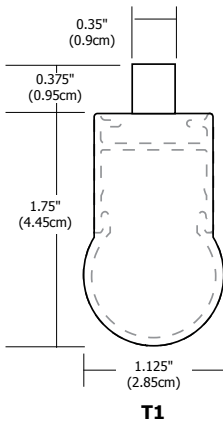

REV.06.22.16

Warm White 100° 7 Watt	
Distance	Foot Candles
2ft	126
3ft	62
4ft	39
6ft	20
8ft	12

FJ
Fast Jack
Connector
(included)

Description:

Cirrus Float features a direct (D1), rectangular (R1) or a tubular (T1) lens, offering an array of choices for style, functionality and beam distribution. At 7 watts per foot, the 12VAC Cirrus Float fixtures contain very warm white or warm white 92+CRI LEDs. Available in lengths from 36 inches to 72 inches. May be ordered in 3, 6 or 9 inch increments. Adapted for easy compatibility with Edge Fast Jack Canopies, fixtures allow flexible mounting to mono-point or multi-port canopies. Fast Jack Cirrus Float fixtures include Fast Jack (FJ) Connectors that mount to canopies. Cirrus features adjustable aircraft cables that slide across the length of fixture for flexibility in mounting to the canopies. Hardware and supporting cables are Antique Bronze for Antique Bronze and Black fixtures and are Satin Nickel for all other finishes. Power cables are Satin Nickel for all finish options. Fixture includes a 5 year warranty.