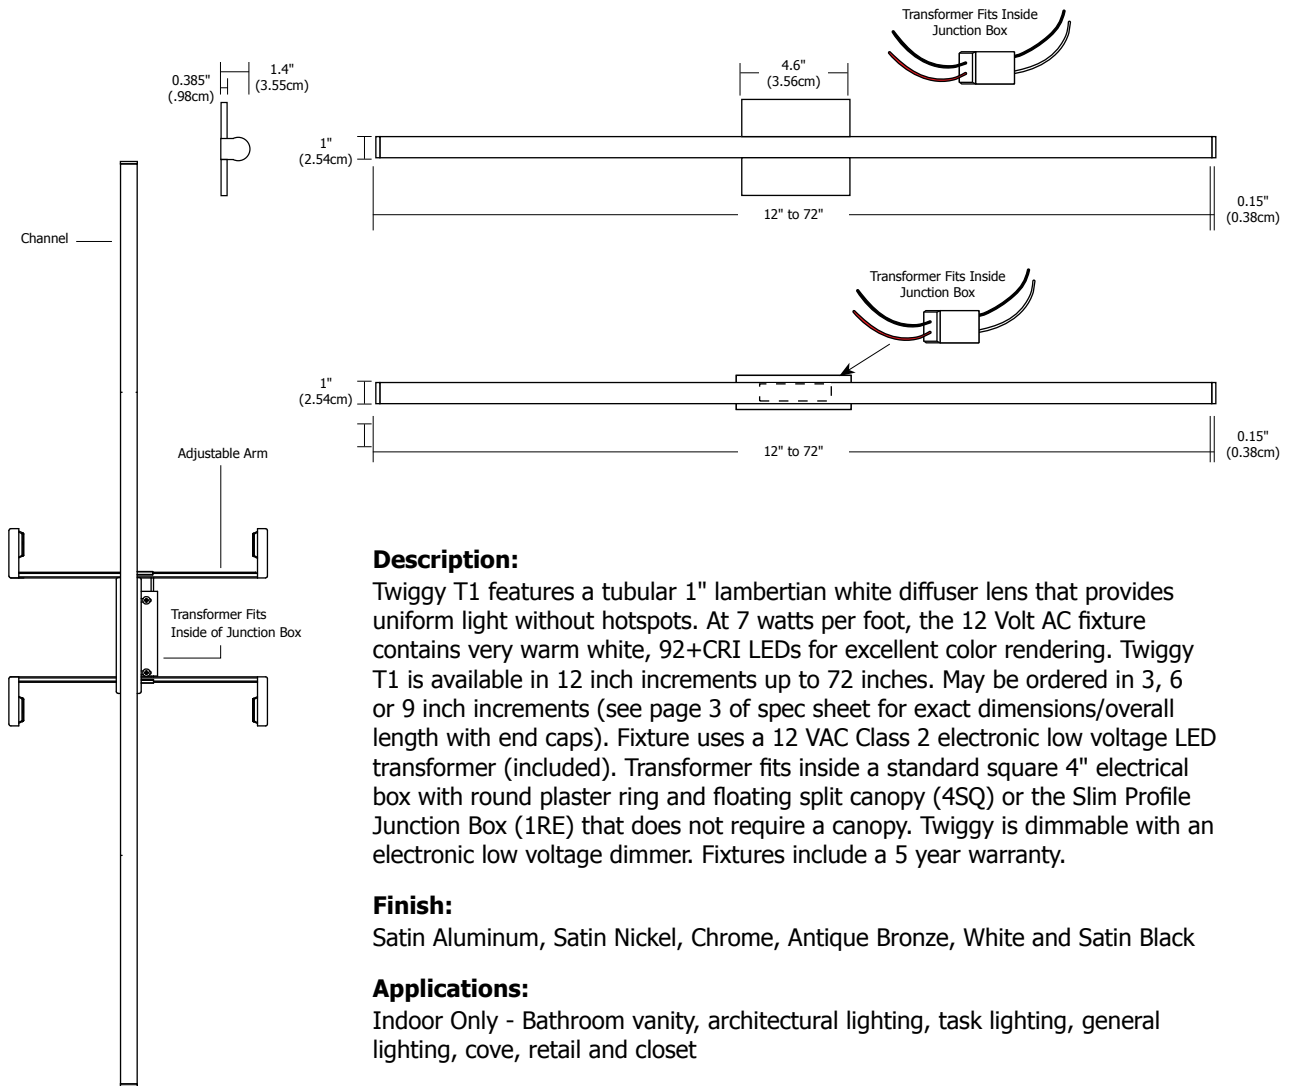

# TWIGGY T1, TUBULAR 1" LENS 120V/12VAC FIXTURE, 92+CRI

REV.04.22.15

MADE IN THE USA

### Description:

Twigg T1 features a tubular 1" lambertian white diffuser lens that provides uniform light without hotspots. At 7 watts per foot, the 12 Volt AC fixture contains very warm white, 92+CRI LEDs for excellent color rendering. Twigg T1 is available in 12 inch increments up to 72 inches. May be ordered in 3, 6 or 9 inch increments (see page 3 of spec sheet for exact dimensions/overall length with end caps). Fixture uses a 12 VAC Class 2 electronic low voltage LED transformer (included). Transformer fits inside a standard square 4" electrical box with round plaster ring and floating split canopy (4SQ) or the Slim Profile Junction Box (1RE) that does not require a canopy. Twigg is dimmable with an electronic low voltage dimmer. Fixtures include a 5 year warranty.