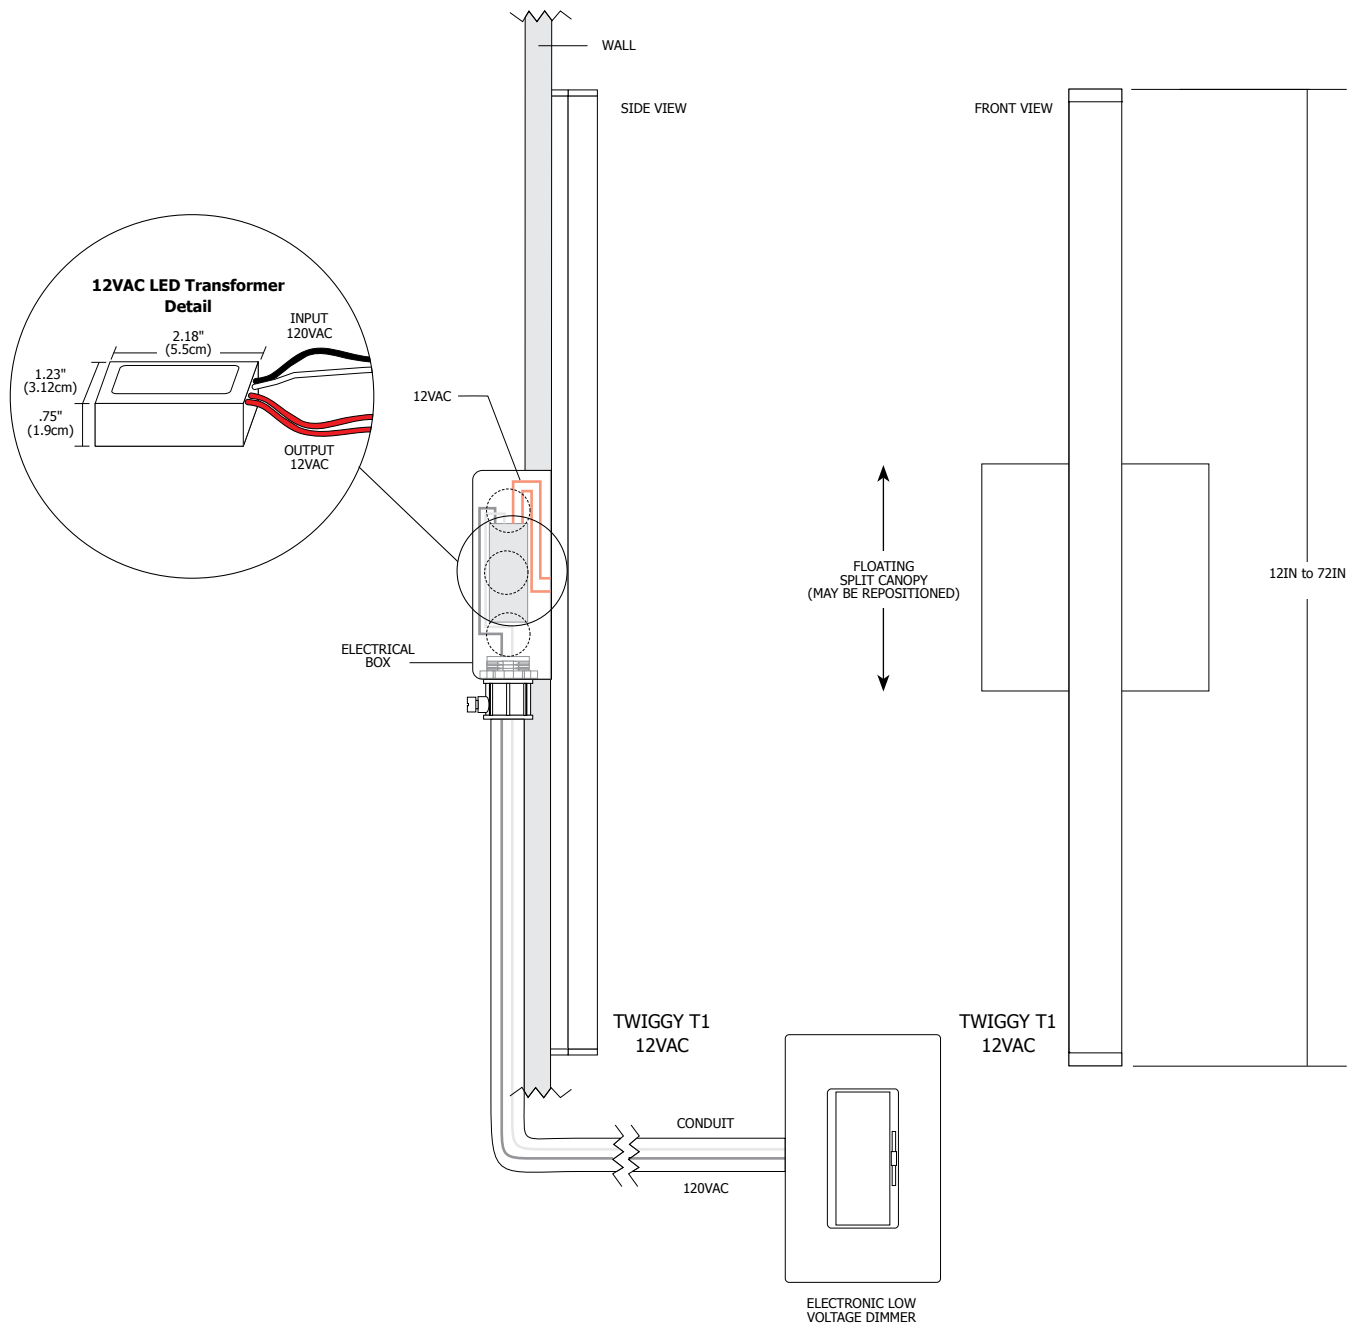

\*Overall length with end caps is 1" longer than ordering code. See chart on page 3 for dimensions.

PROJECT:

FIXTURE TYPE:

DATE:

# TWIGGY T1, TUBULAR 1" LENS 120V/12VAC FIXTURE, 92+CRI

REV.04.22.15

- Application:** Electronic low voltage dimming for Twiggy Tubular
- Power Supply:** 120V input, 12VAC class 2 output; electronic low voltage LED transformer (included) that fits inside standard junction box
- Dimming:** Dimmable with electronic low voltage dimmer. Lutron: Diva #DVELV-300P; Skylark #SELV-300P dimmers recommended

PROJECT: \_\_\_\_\_ FIXTURE TYPE: \_\_\_\_\_ DATE: \_\_\_\_\_

Please refer to chart below for overall length (with end caps) of Twiggy T1

| ORDERING CODE | OVERALL LENGTH (INCHES) |
|---------------|-------------------------|
| 12IN          | 13                      |
| 15IN          | 16                      |
| 18IN          | 19                      |
| 21IN          | 22                      |
| 24IN          | 25                      |
| 27IN          | 28                      |
| 30IN          | 31                      |
| 33IN          | 34                      |
| 36IN          | 37                      |
| 39IN          | 40                      |
| 42IN          | 43                      |
| 45IN          | 46                      |
| 48IN          | 49                      |
| 51IN          | 52                      |
| 54IN          | 55                      |
| 57IN          | 58                      |
| 60IN          | 61                      |
| 63IN          | 64                      |
| 66IN          | 67                      |
| 69IN          | 70                      |
| 72IN          | 73                      |

PROJECT:

FIXTURE TYPE:

DATE: