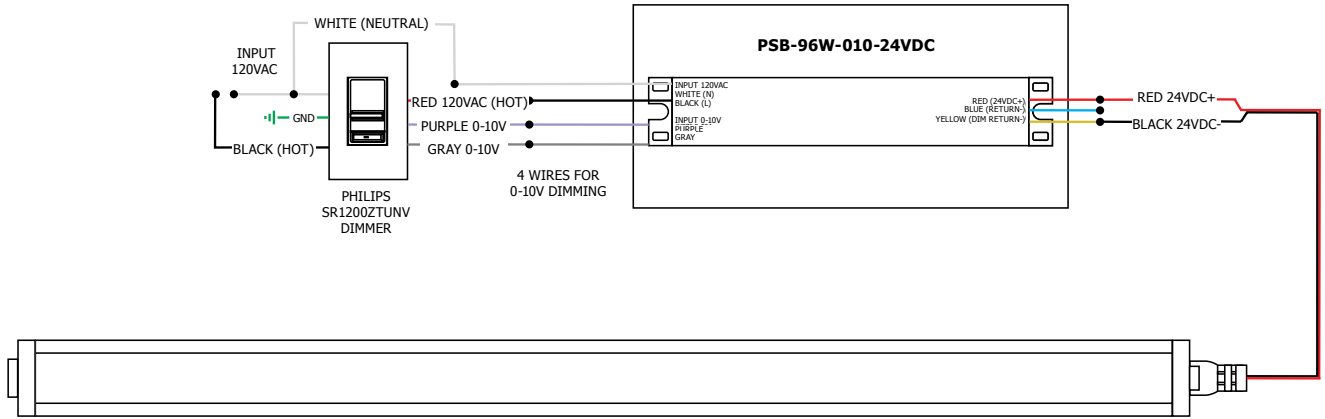

Application: 0-10V dimming for Micro Grazer Light Channel

Power Supply: Class 2, 24VDC output: 120-277VAC input, 96 watt output PSB-96W-010-24VDC;
120-277VAC input, 192 watt output PSB-2X96W-010-24VDC

Dimming: Dimmable with 0-10V dimmer using power supply above. See power supply spec sheet for additional details. Philips Sunrise SR1200ZTUNV, 0-10V dimmer recommended.

PROJECT: _____ FIXTURE TYPE: _____ DATE: _____