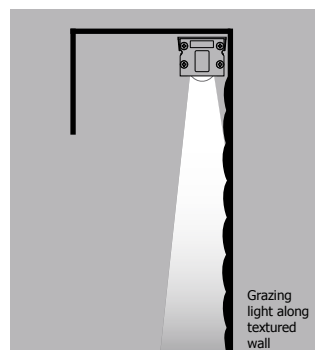

Application: 0-10V dimming for Micro Grazer Light Channel

Power Supply: Class 2, 24VDC output: 120-277VAC input, 96 watt output PSB-96W-010-24VDC;
120-277VAC input, 192 watt output PSB-2X96W-010-24VDC

Dimming: Dimmable with 0-10V dimmer using power supply above. See power supply spec sheet for additional details. Philips Sunrise SR1200ZTUNV, 0-10V dimmer recommended.

PROJECT: _____ FIXTURE TYPE: _____ DATE: _____