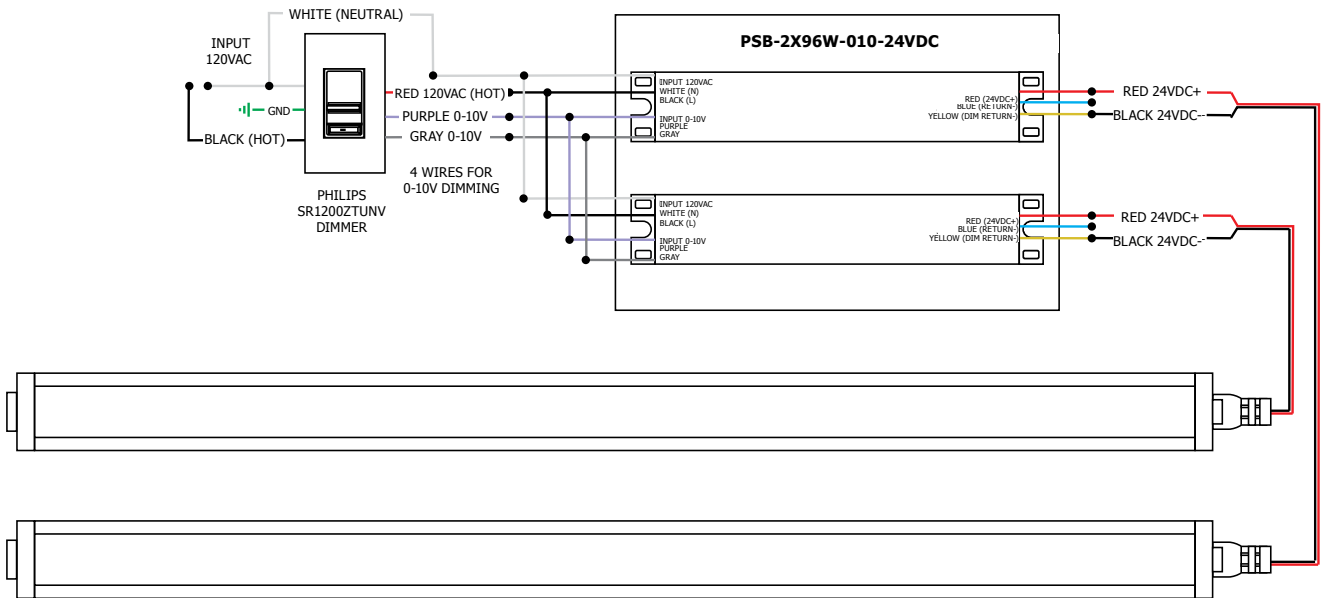

Application: 0-10V dimming for Micro Grazer Light Channel

Power Supply: Class 2, 24VDC output: 120-277VAC input, 96 watt output PSB-96W-010-24VDC;
120-277VAC input, 192 watt output PSB-2X96W-010-24VDC

Dimming: Dimmable with 0-10V dimmer using power supply above. See power supply spec sheet for additional details. Philips Sunrise SR1200ZTUNV, 0-10V dimmer recommended.

PROJECT: _____ FIXTURE TYPE: _____ DATE: _____