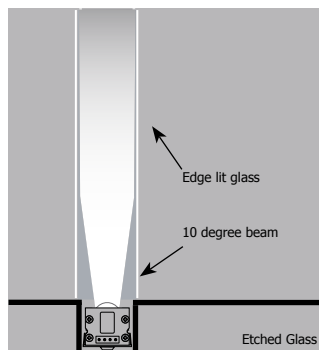

Application: 0-10V dimming for Micro Grazer Light Channel

Power Supply: Class 2, 24VDC output: 120-277VAC input, 96 watt output PSB-96W-010-24VDC;
120-277VAC input, 192 watt output PSB-2X96W-010-24VDC

Dimming: Dimmable with 0-10V dimmer using power supply above. See power supply spec sheet for additional details. Philips Sunrise SR1200ZTUNV, 0-10V dimmer recommended.

PROJECT: _____ FIXTURE TYPE: _____ DATE: _____