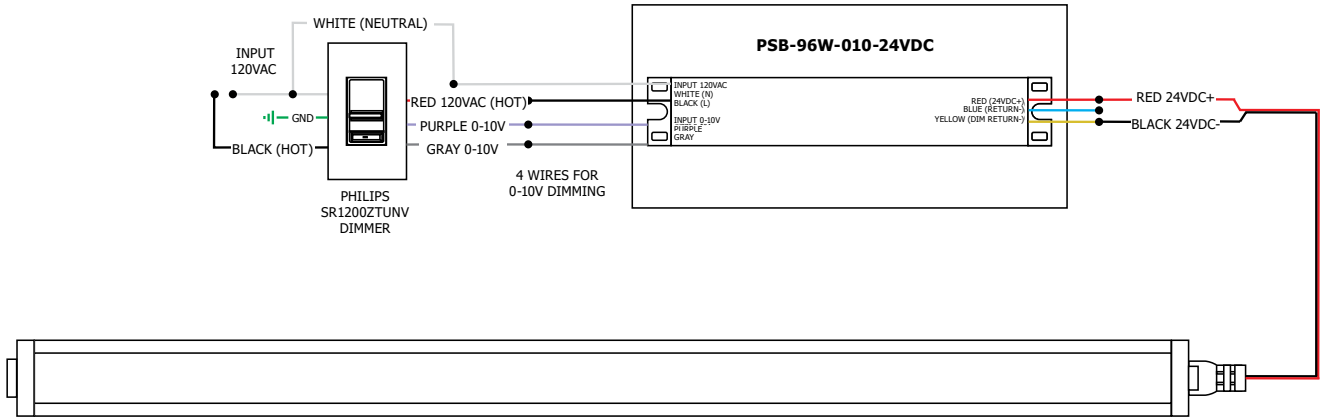

Application: 0-10V dimming for Micro Grazer Light Channel

Power Supply: Class 2, 24VDC output: 120-277VAC input, 96 watt output PSB-96W-010-24VDC;
120-277VAC input, 192 watt output PSB-2X96W-010-24VDC

Dimming: Dimmable with 0-10V dimmer using power supply above. See power supply spec sheet for additional details. Philips Sunrise SR1200ZTUNV, 0-10V dimmer recommended.

PROJECT:

FIXTURE
TYPE:

DATE: