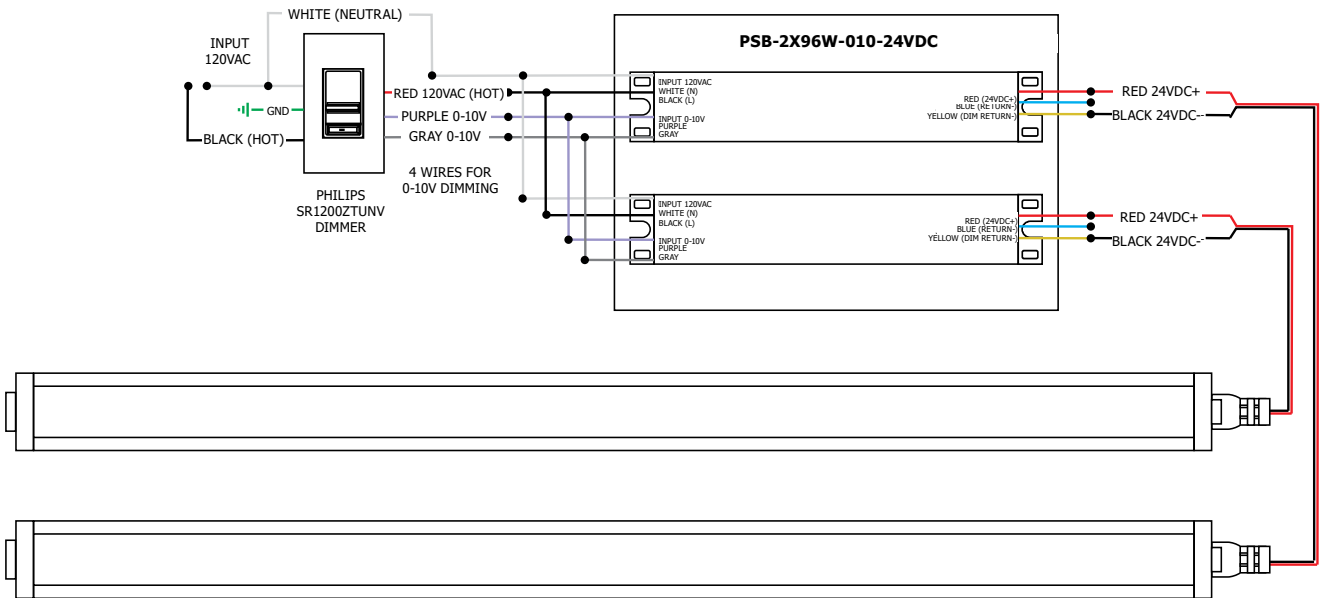

Application: 0-10V dimming for Micro Grazer Light Channel

Power Supply: Class 2, 24VDC output: 120-277VAC input, 96 watt output PSB-96W-010-24VDC;
120-277VAC input, 192 watt output PSB-2X96W-010-24VDC

Dimming: Dimmable with 0-10V dimmer using power supply above. See power supply spec sheet for additional details. Philips Sunrise SR1200ZTUNV, 0-10V dimmer recommended.

PROJECT:

FIXTURE
TYPE:

DATE: