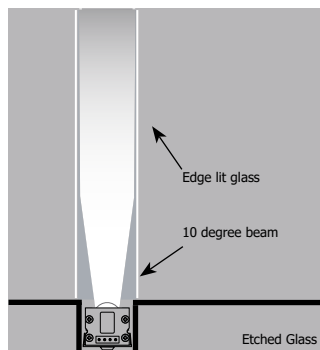

Application: 0-10V dimming for Micro Grazer Light Channel

Power Supply: Class 2, 24VDC output: 120-277VAC input, 96 watt output PSB-96W-010-24VDC;
120-277VAC input, 192 watt output PSB-2X96W-010-24VDC

Dimming: Dimmable with 0-10V dimmer using power supply above. See power supply spec sheet for additional details. Philips Sunrise SR1200ZTUNV, 0-10V dimmer recommended.

PROJECT:

FIXTURE
TYPE:

DATE: