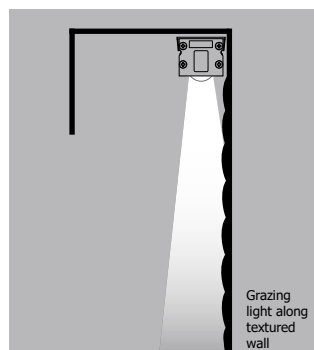

Application: 0-10V dimming for Micro Grazer Light Channel

Power Supply: Class 2, 24VDC output: 120-277VAC input, 96 watt output PSB-96W-010-24VDC;
120-277VAC input, 192 watt output PSB-2X96W-010-24VDC

Dimming: Dimmable with 0-10V dimmer using power supply above. See power supply spec sheet for additional details. Philips Sunrise SR1200ZTUNV, 0-10V dimmer recommended.

PROJECT:

FIXTURE
TYPE:

DATE: