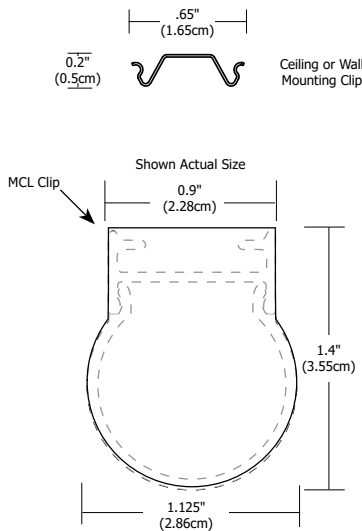

PROJECT:

FIXTURE TYPE:

DATE: