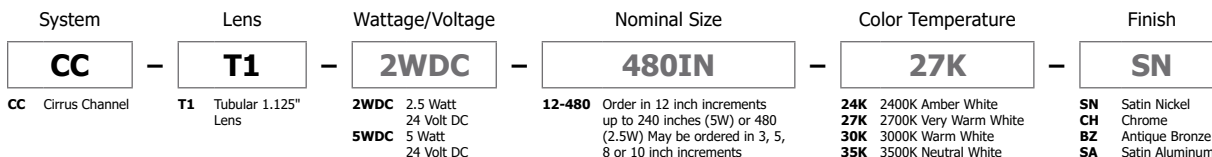

PROJECT:

FIXTURE TYPE:

DATE: