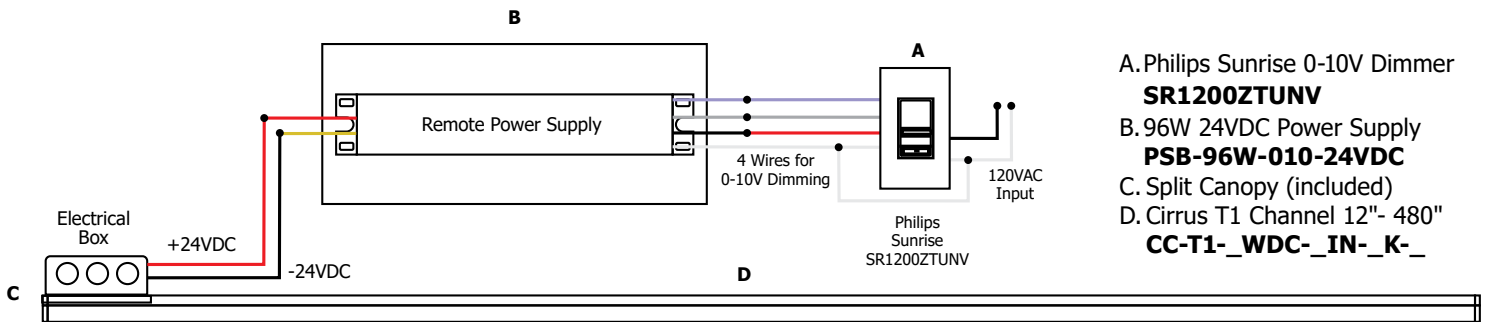

- A. Philips Sunrise 0-10V Dimmer **SR1200ZTUNV**
- B. 96W 24VDC Power Supply **PSB-96W-010-24VDC**
- C. Split Canopy (included)
- D. Cirrus T1 Channel 12"- 480" **CC-T1-_WDC-_IN-_K-_**

Warm White 100° 5 Watt	
Distance	Foot Candles
2ft	126
3ft	62
4ft	39
6ft	20
8ft	12

Warm White 100° 2.5 Watt	
Distance	Foot Candles
2ft	71
3ft	35
4ft	22
6ft	12
8ft	7