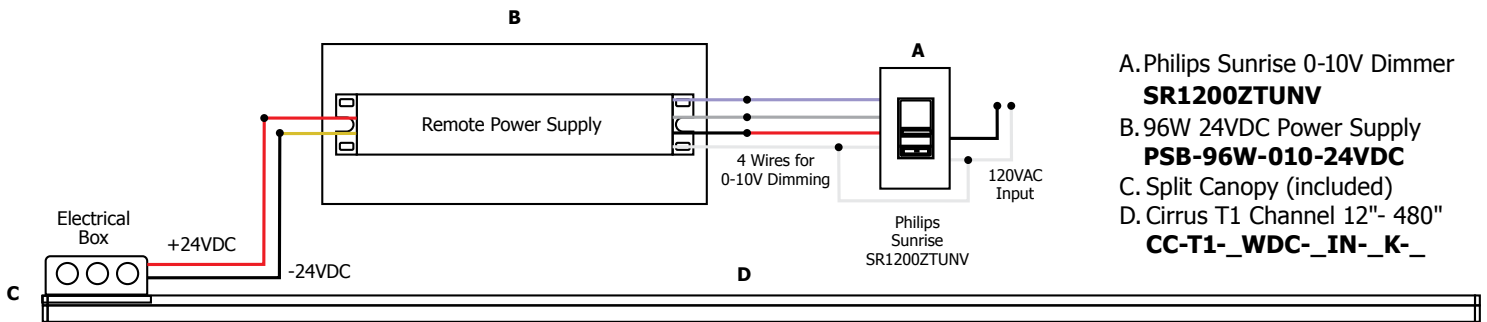

- A. Philips Sunrise 0-10V Dimmer **SR1200ZTUNV**
- B. 96W 24VDC Power Supply **PSB-96W-010-24VDC**
- C. Split Canopy (included)
- D. Cirrus T1 Channel 12"- 480" **CC-T1-_WDC-_IN-_K-_**

Warm White 100° 5 Watt	
Distance	Foot Candles
2ft	126
3ft	62
4ft	39
6ft	20
8ft	12

Warm White 100° 2.5 Watt	
Distance	Foot Candles
2ft	71
3ft	35
4ft	22
6ft	12
8ft	7