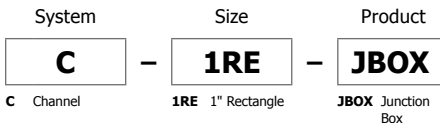

PROJECT: _____ FIXTURE TYPE: _____ DATE: _____