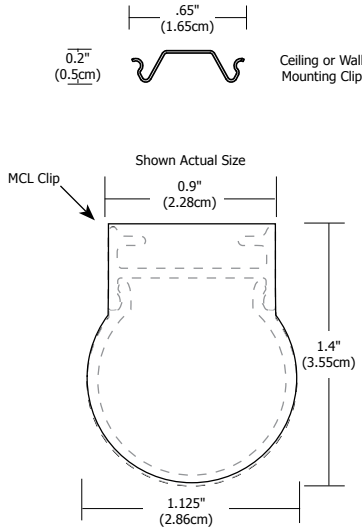

PROJECT: _____ FIXTURE TYPE: _____ DATE: _____