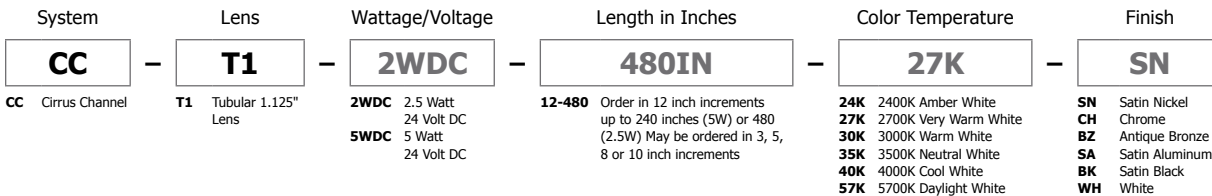

PROJECT: _____ FIXTURE TYPE: _____ DATE: _____