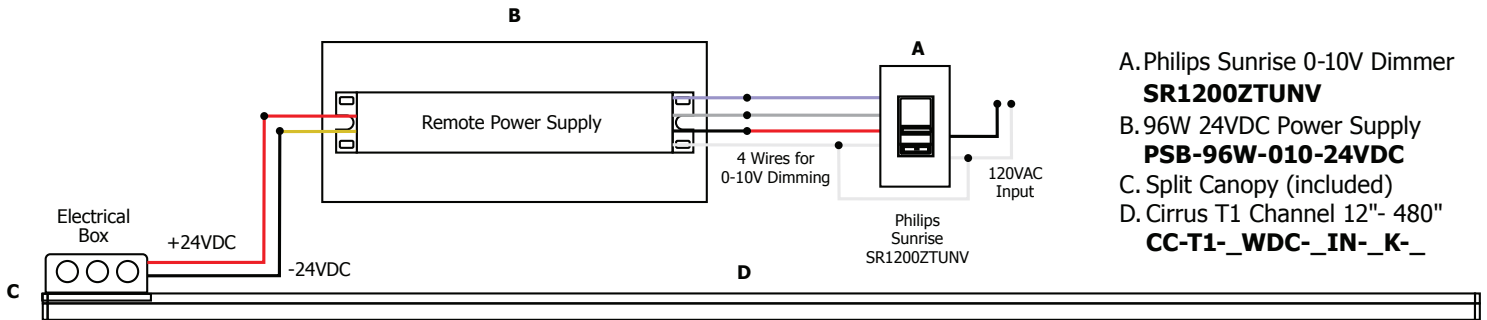

- A. Philips Sunrise 0-10V Dimmer **SR1200ZTUNV**
- B. 96W 24VDC Power Supply **PSB-96W-010-24VDC**
- C. Split Canopy (included)
- D. Cirrus T1 Channel 12"- 480" **CC-T1-_WDC-_IN-_K-_**

Warm White 100° 5 Watt	
Distance	Foot Candles
2ft	126
3ft	62
4ft	39
6ft	20
8ft	12

Warm White 100° 2.5 Watt	
Distance	Foot Candles
2ft	71
3ft	35
4ft	22
6ft	12
8ft	7