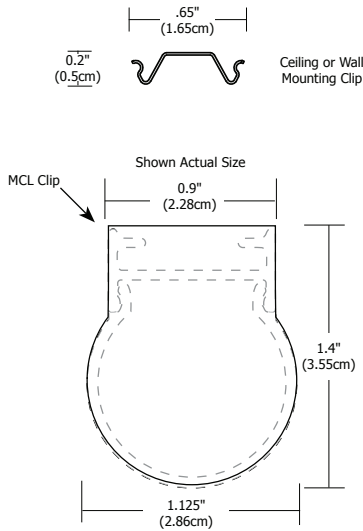

PROJECT: _____ FIXTURE TYPE: _____ DATE: _____