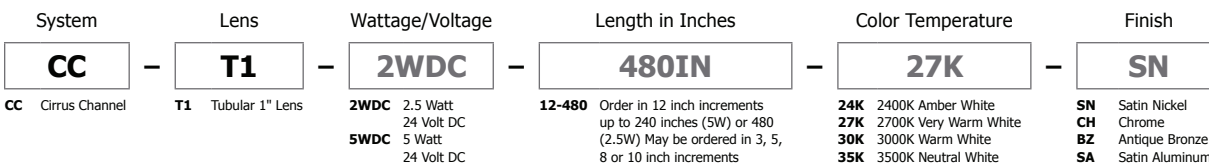

PROJECT: _____ FIXTURE TYPE: _____ DATE: _____