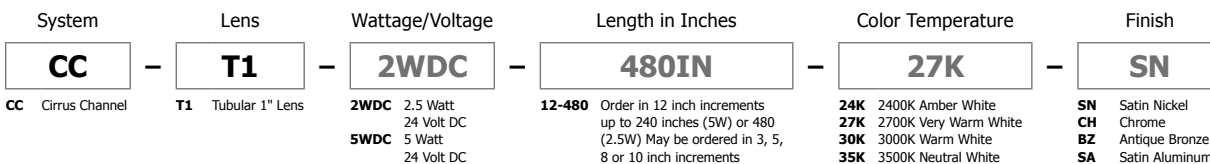

PROJECT: _____ FIXTURE TYPE: _____ DATE: _____