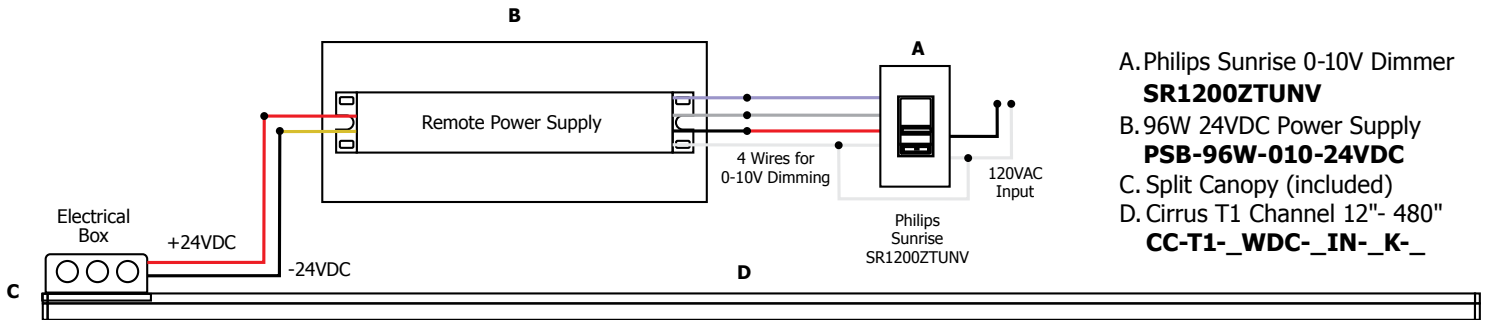

- A. Philips Sunrise 0-10V Dimmer **SR1200ZTUNV**
- B. 96W 24VDC Power Supply **PSB-96W-010-24VDC**
- C. Split Canopy (included)
- D. Cirrus T1 Channel 12"- 480" **CC-T1-_WDC-_IN-_K-_**

Warm White 100° 5 Watt	
Distance	Foot Candles
2ft	126
3ft	62
4ft	39
6ft	20
8ft	12

Warm White 100° 2.5 Watt	
Distance	Foot Candles
2ft	71
3ft	35
4ft	22
6ft	12
8ft	7