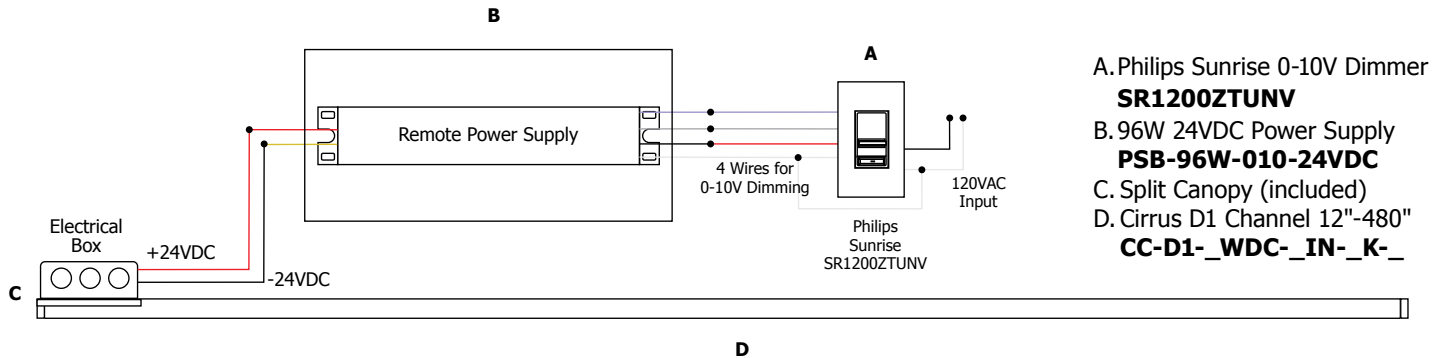

Application: 0-10V dimming for Cirrus Channel D1, Direct 1" Lens

Power Supply: Class 2, 24VDC output: 120VAC input, PSB-25W-010-24VDC; 120-277VAC input, PSB-96W-010-24VDC; PSB-2X96W-010-24VDC

Dimming: Dimmable with 0-10V dimmer using power supplies above: Philips Sunrise SR1200ZTUNV, 0-10V dimmer recommended.

Warm White 100° 5 Watt	
Distance	Foot Candles
2ft	126
3ft	62
4ft	39
6ft	20
8ft	12

Warm White 100° 2.5 Watt	
Distance	Foot Candles
2ft	71
3ft	35
4ft	22
6ft	11
8ft	7