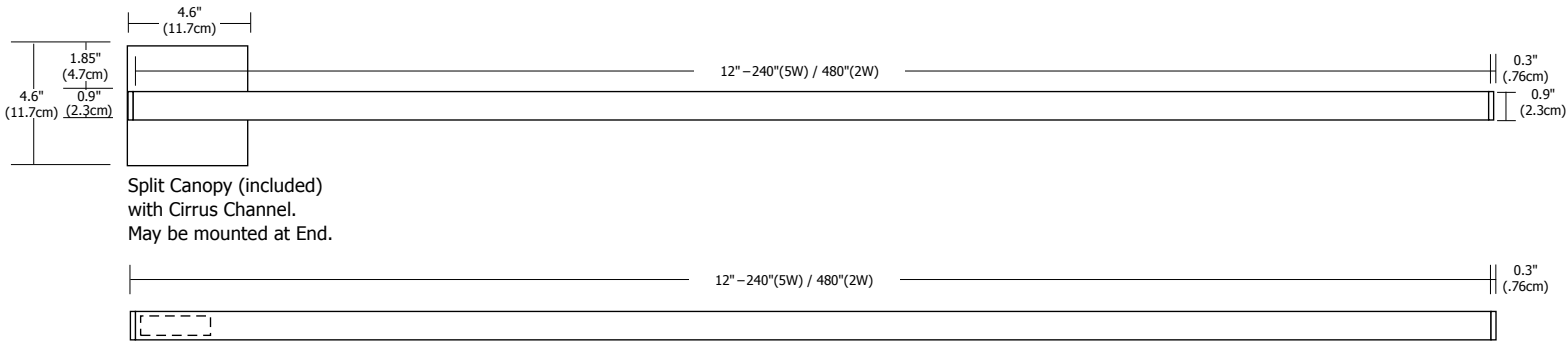

CIRRUS CHANNEL D1, DIRECT 1" LENS 24VDC SYSTEM, 85+ OR 95+CRI

REV.06.22.16