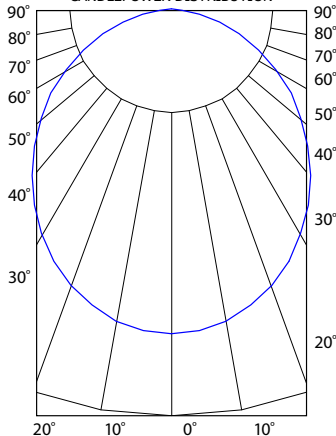

24VDC Power Supply (sold separately):

- **PSB-25W-010-24VDC** 120VAC input, 25 watt output
- **PSB-96W-010-24VDC** 120-277VAC input, 96 watt output
- **PSB-2X96W-010-24VDC** 120-277VAC input, 2x96 watt output
- **PSB-3X96W-010-24VDC** 120-277VAC input, 3x96 watt output
- **PSB-4X96W-010-24VDC** 120-277VAC input, 4x96 watt output
- **PS-40W-ELV-24VDC** 120VAC input, 40 watt output
- **PSB-60W-ELV-24VDC** 120VAC input, 60 watt output
- **PSB-100W-ELV-24VDC** 120VAC input, 96 watt output
- **PSB-2X100W-ELV-24VDC** 120VAC input, 2x96 watt output
- **PSB-3X100W-ELV-24VDC** 120VAC input, 3x96 watt output
- **PSB-4X100W-ELV-24VDC** 120VAC input, 4x96 watt output

CIRRUS 100 DEGREE LENS
CANDLEPOWER DISTRIBUTION