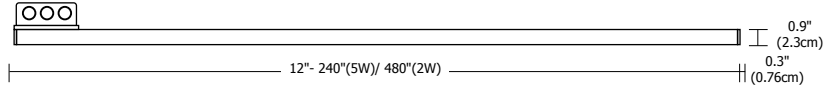

REV.06.22.16

Description:

Cirrus Channel D1 features a direct flat lens with 100 degree beam spread. At 2.5 or 5 watts per foot, the 24 volt DC channel contains 85+ or 95+CRI LEDs. It includes a split canopy that mounts on standard junction box. May be ordered with a Slim Profile Channel Junction Box (C-1RE-JBOX). Mounting clips are provided every 18 inches. Cirrus is powered by a Class 2 remote power supply up to 40 feet away. Available from 12 inches to 240 inches/20 feet (5WDC) or to 480 inches/40 feet (2WDC). May be ordered in 3, 5, 8 or 10 inch increments (see page 4 of spec sheet for exact dimensions). Lengths greater than 120 inches will ship as two or more segments that join together. Fixtures include a 5 year warranty.