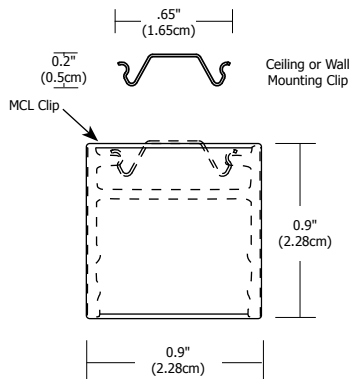

REV.06.22.16

Description:

Cirrus Channel D1 features a direct flat lens with 100 degree beam spread. At 2.5 or 5 watts per foot, the 24 volt DC channel contains 85+ or 95+CRI LEDs. It includes a split canopy that mounts on standard junction box. May be ordered with a Slim Profile Channel Junction Box (C-1RE-JBOX). Mounting clips are provided every 18 inches. Cirrus is powered by a Class 2 remote power supply up to 40 feet away. Available from 12 inches to 240 inches/20 feet (5WDC) or to 480 inches/40 feet (2WDC). May be ordered in 3, 5, 8 or 10 inch increments (see page 4 of spec sheet for exact dimensions). Lengths greater than 120 inches will ship as two or more segments that join together. Fixtures include a 5 year warranty.

Finishes:

Satin Nickel, Chrome, Antique Bronze, Satin Aluminum, White and Satin Black; Custom finishes available

Applications:

Architectural lighting, general lighting, retail and outdoor IP64 applications

Lamp:

Version	Watts per Foot	Lumens per Watt	per Foot	85+CRI 24K, 35K, 40K, 57K	95+CRI 27K, 30K	50,000 Hour Lamp Life
2WDC	2.5			●	●	●
5WDC	5	47	235	●	●	●

Lumen values are based on the 3000K LED test.

24VDC Power Supply (sold separately):

- **PSB-25W-010-24VDC** 120VAC input, 25 watt output
- **PSB-96W-010-24VDC** 120-277VAC input, 96 watt output
- **PSB-2X96W-010-24VDC** 120-277VAC input, 2x96 watt output
- **PSB-3X96W-010-24VDC** 120-277VAC input, 3x96 watt output
- **PSB-4X96W-010-24VDC** 120-277VAC input, 4x96 watt output
- **PS-40W-ELV-24VDC** 120VAC input, 40 watt output
- **PSB-60W-ELV-24VDC** 120VAC input, 60 watt output
- **PSB-100W-ELV-24VDC** 120VAC input, 96 watt output
- **PSB-2X100W-ELV-24VDC** 120VAC input, 2x96 watt output
- **PSB-3X100W-ELV-24VDC** 120VAC input, 3x96 watt output
- **PSB-4X100W-ELV-24VDC** 120VAC input, 4x96 watt output