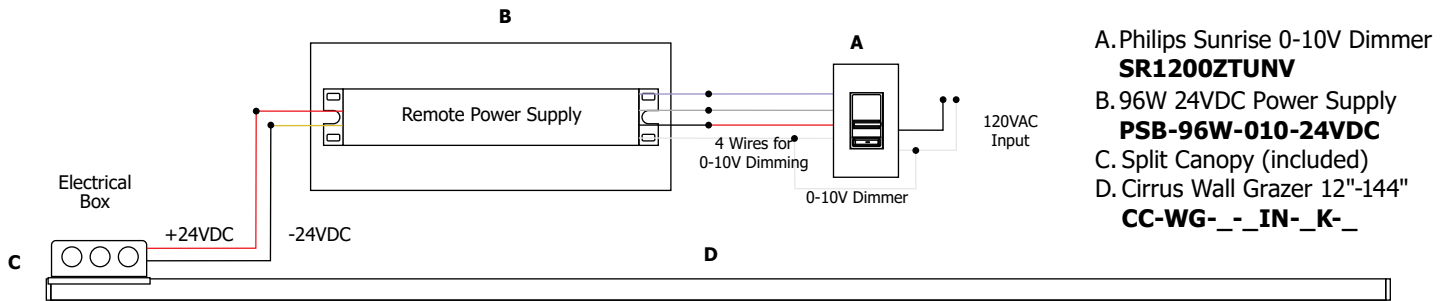

Warm White (4ft) with 10° Clear Grazing Lens	
Distance	Foot Candles
12in	742
24in	319
36in	179
48in	114