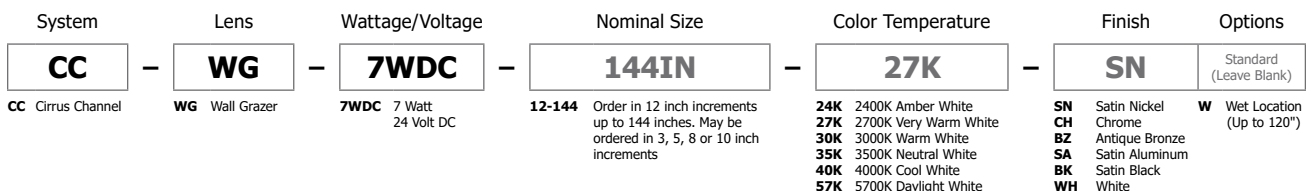

PROJECT:

FIXTURE TYPE:

DATE: