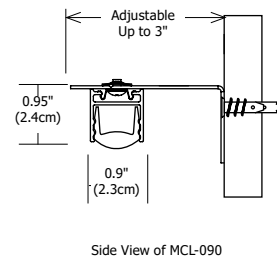

PROJECT:

FIXTURE TYPE:

DATE: