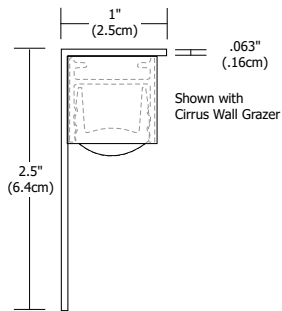

# CHANNEL L-SHIELD FOR CIRRUS WALL WASH AND WALL GRAZER

REV.11.01.16

## Description:

The Channel L-Shield mounts to the ceiling along the Cirrus Wall Wash or Cirrus Wall Grazer fixtures (with C-1RE-JBOX only) to shield light brightness from view.

System	Product	Length	Finish
<b>C</b>	<b>L2.5</b>	<b>10FT</b>	<b>WH</b>
C Channel	L2.5 L- Shield 2.5" Height	10FT 10 Feet	WH White

PROJECT:

FIXTURE  
TYPE:

DATE:

**EDGE**  
LIGHTING

**CIRRUS CHANNEL WALL GRAZER ACTUAL SIZE**

<b>ORDERING CODE (NOMINAL SIZE)</b>	<b>LENGTH (INCHES)</b>
12IN	13.1
15IN	15.5
17IN	17.9
20IN	20.3
22IN	22.7
24IN	25.1
27IN	27.5
29IN	29.9
32IN	32.3
34IN	34.7
36IN	37.1
39IN	39.5
41IN	41.9
44IN	44.3
46IN	46.7
48IN	49.1
51IN	51.5
53IN	53.9
56IN	56.3
58IN	58.7
60IN	61.1
63IN	63.5
65IN	65.9
68IN	68.3
70IN	70.7
72IN	73.1
75IN	75.5
77IN	77.9

<b>ORDERING CODE (NOMINAL SIZE)</b>	<b>LENGTH (INCHES)</b>
80IN	80.3
82IN	82.7
84IN	85.1
87IN	87.5
89IN	89.9
92IN	92.3
94IN	94.7
96IN	97.1
99IN	99.5
101IN	101.9
104IN	104.3
106IN	106.7
108IN	109.1
111IN	111.5
113IN	113.9
116IN	116.3
118IN	118.7
120IN	121.1
123IN	123.8
125IN	126.2
128IN	128.6
130IN	131
132IN	133.4
135IN	135.8
137IN	138.2
140IN	140.6
142IN	143
144IN	145.4