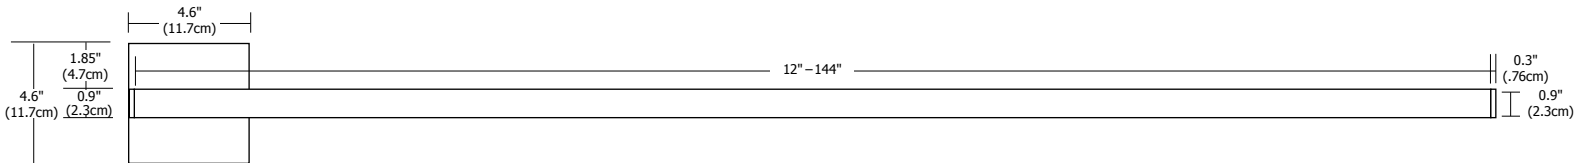

CIRRUS CHANNEL WALL GRAZER 24VDC SYSTEM, 85+ OR 95+CRI

REV05.17.16

Split Canopy (included) with Cirrus Channel. May be mounted at End.