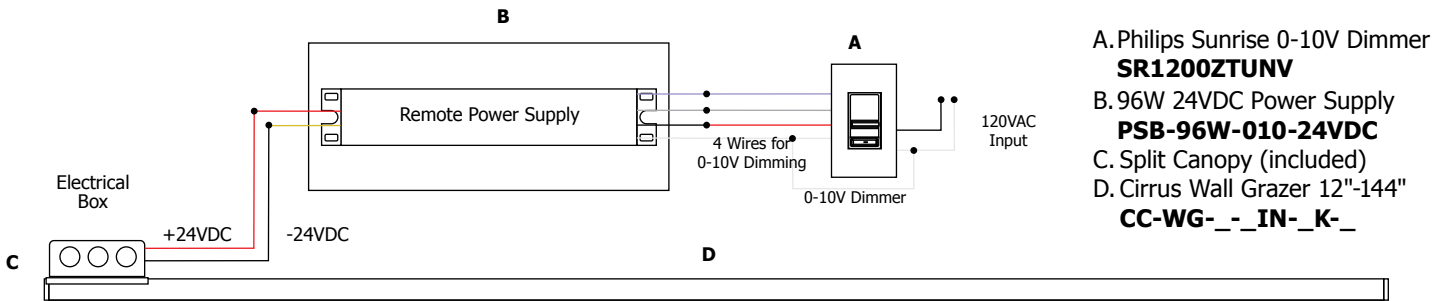

Warm White (4ft) with 10° Clear Grazing Lens	
Distance	Foot Candles
12in	742
24in	319
36in	179
48in	114