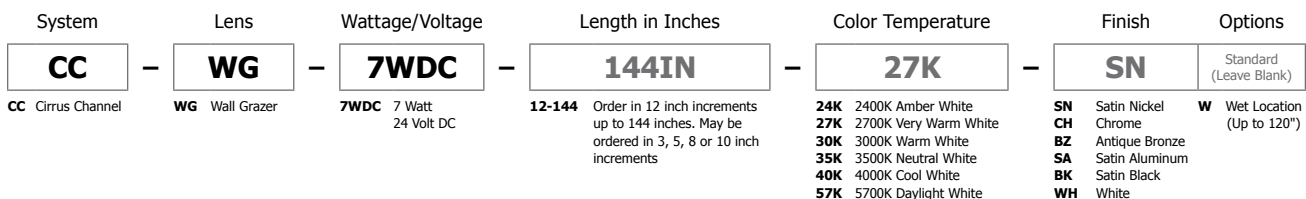

Dimming:

010 power supplies use 0-10V dimmer: Philips Sunrise SR1200ZTUNV. ELV power supplies use ELV dimmer: Legrand, Adorne ADTP703TU; Lutron: Diva DVELV-300P, Skylark SELV-300P, Maestro MAELV-600 and Radio Ra 2