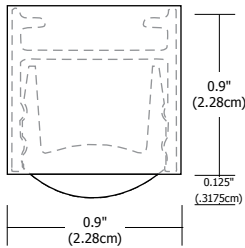

Description:

Cirrus Channel Wall Grazer features a lens that provides dramatic accent lighting to highlight textured surfaces. At 7 watts per foot, the 24 volt DC channel contains 85+ or 95+CRI LEDs. Includes a split canopy that mounts on standard junction box. May be ordered with a Slim Profile Channel Junction Box (C-1RE-JBOX). Mounting clips are provided every 18 inches. Cirrus is powered by a Class 2 remote power supply up to 40 feet away. Available from 12 inches to 144 inches/12 feet. May be ordered in 3, 5, 8 or 10 inch increments. Lengths greater than 120 inches will ship as two or more segments that join together. Fixtures include a 5 year warranty.

Finishes:

Satin Nickel, Chrome, Antique Bronze, Satin Aluminum, White and Satin Black; Custom finishes available

Applications:

Wall grazing for textured surfaces such as architectural wall panels, hallways, brick, stone or wood treatments, wet location IP53

Lamp:

Version	Watts per Foot	Lumens per Watt	per Foot	85+CRI 24K, 35K, 40K, 57K	95+CRI 27K, 30K	50,000 Hour Lamp Life
7WDC 27K	7	63	442	●	●	●
7WDC 30K	7	66	463	●	●	●

24VDC Power Supply (sold separately):

- **PSB-25W-010-24VDC** 120VAC input, 25 watt output
- **PSB-96W-010-24VDC** 120-277VAC input, 96 watt output
- **PSB-2X96W-010-24VDC** 120-277VAC input, 2x96 watt output
- **PSB-3X96W-010-24VDC** 120-277VAC input, 3x96 watt output
- **PSB-4X96W-010-24VDC** 120-277VAC input, 4x96 watt output
- **PS-40W-ELV-24VDC** 120VAC input, 40 watt output
- **PSB-60W-ELV-24VDC** 120VAC input, 60 watt output
- **PSB-100W-ELV-24VDC** 120VAC input, 96 watt output
- **PSB-2X100W-ELV-24VDC** 120VAC input, 2x96 watt output
- **PSB-3X100W-ELV-24VDC** 120VAC input, 3x96 watt output
- **PSB-4X100W-ELV-24VDC** 120VAC input, 4x96 watt output

Slim-Profile Junction Box (sold separately):