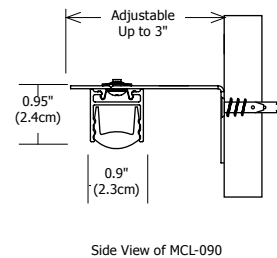

PROJECT:

FIXTURE TYPE:

DATE: