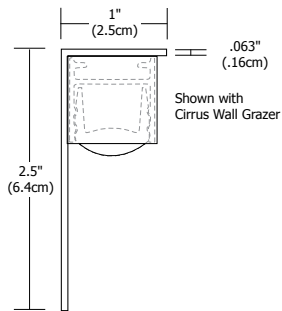

FIXTURE TYPE:

DATE:

CHANNEL L-SHIELD FOR CIRRUS WALL WASH AND WALL GRAZER

REV05.17.16

Description:

The Channel L-Shield mounts to the ceiling along the Cirrus Wall Wash or Cirrus Wall Grazer fixtures (with C-1RE-JBOX only) to shield light brightness from view.

System	Product	Length	Finish
C	L2.5	10FT	WH
C Channel	L2.5 L- Shield 2.5" Height	10FT 10 Feet	WH White

PROJECT:

FIXTURE
TYPE:

DATE:

EDGE
LIGHTING 

Please refer to chart below for exact lengths of the Cirrus Channel Wall Grazer

CODE	LENGTH (INCHES)	CODE	LENGTH (INCHES)
12IN	12.55	80IN	79.75
15IN	14.95	82IN	82.15
17IN	17.35	84IN	84.55
20IN	19.75	87IN	86.95
22IN	22.15	89IN	89.35
24IN	24.55	92IN	91.75
27IN	26.95	94IN	94.15
29IN	29.35	96IN	96.55
32IN	31.75	99IN	98.95
34IN	34.15	101IN	101.35
36IN	36.55	104IN	103.75
39IN	38.95	106IN	106.15
41IN	41.35	108IN	108.55
44IN	43.75	111IN	110.95
46IN	46.15	113IN	113.35
48IN	48.55	116IN	115.75
51IN	50.95	118IN	118.15
53IN	53.35	120IN	120.55
56IN	55.75	123IN	123.25
58IN	58.15	125IN	125.65
60IN	60.55	128IN	128.05
63IN	62.95	130IN	130.45
65IN	65.35	132IN	132.85
68IN	67.75	135IN	135.25
70IN	70.15	137IN	137.65
72IN	72.55	140IN	140.05
75IN	74.95	142IN	142.45
77IN	77.35	144IN	144.85