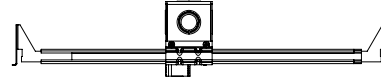

FIXTURE TYPE:

DATE:

SLIM-PROFILE JUNCTION BOX

REV04.28.15

Description:

The Slim-Profile Junction Box with hanger bars mounts to studs spaced between 14.5"- 25" apart behind drywall. Allows low voltage DC wires from remote power supply to connect to channel wires. The junction box opening is covered by the fixture for a clean, safe connection. Includes a goof plate, for poor plastering around j-box, which may be plastered and painted.