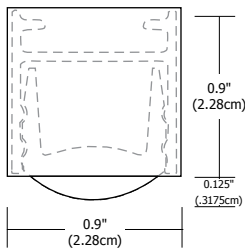

Description:

Cirrus Channel Wall Grazer features a lens that provides dramatic accent lighting to highlight textured surfaces. At 7 watts per foot, the 24 volt DC channel contains 85+ or 95+CRI LEDs. Includes a split canopy that mounts on standard junction box. May be ordered with a Slim Profile Channel Junction Box (C-1RE-JBOX). Mounting clips are provided every 18 inches. Cirrus is powered by a Class 2 remote power supply up to 40 feet away. Available from 12 inches to 144 inches/12 feet. May be ordered in 3, 5, 8 or 10 inch increments. Lengths greater than 120 inches will ship as two or more segments that join together. Fixtures include a 5 year warranty.

Finishes:

Satin Nickel, Chrome, Antique Bronze, Satin Aluminum, White and Satin Black; Custom finishes available

Applications:

Wall grazing for textured surfaces such as architectural wall panels, hallways, brick, stone or wood treatments, wet location IP53

Lamp:

Version	Watts per Foot	Lumens		85+CRI 24K, 35K, 40K, 57K	95+CRI 27K, 30K	50,000 Hour Lamp Life
		per Watt	per Foot			
7WDC 27K	7	63	442	●	●	●
7WDC 30K	7	66	463	●	●	●

Power Supply (24VDC):

- **PSB-25W-010-24VDC** 120VAC input, 25 watt output
- **PSB-60W-ELV-24VDC** 120VAC input, 60 watt output
- **PSB-96W-010-24VDC** 120-277VAC input, 96 watt output
- **PSB-100W-ELV-24VDC** 120VAC input, 96 watt output
- **PSB-2X96W-010-24VDC** 120-277VAC input, 2x96 watt output
- **PSB-2X100W-ELV-24VDC** 120VAC input, 2x96 watt output

Slim-Profile Junction Box (sold separately):