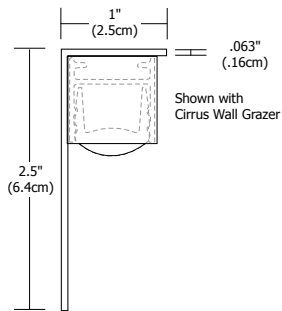

FIXTURE TYPE:

DATE:

SLIM-PROFILE JUNCTION BOX

REV04.28.15

Description:

The Slim-Profile Junction Box with hanger bars mounts to studs spaced between 14.5"- 25" apart behind drywall. Allows low voltage DC wires from remote power supply to connect to channel wires. The junction box opening is covered by the fixture for a clean, safe connection. Includes a goof plate, for poor plastering around j-box, which may be plastered and painted.

System	Size	Product
C	1RE	JBOX
C Channel	1RE 1" Rectangle	JBOX Junction Box

PROJECT:

FIXTURE
TYPE:

DATE:

CHANNEL L-SHIELD FOR CIRRUS WALL WASH AND WALL GRAZER

REV.05.01.15

Description:

The Channel L-Shield mounts to the ceiling along the Cirrus Wall Wash or Cirrus Wall Grazer fixtures (with C-1RE-JBOX only) to shield light brightness from view.

System	Product	Length	Finish
C	L2.5	8FT	WH
C Channel	L2.5 L- Shield 2.5" Height	8FT 8 Feet	WH White

PROJECT:

FIXTURE
TYPE:

DATE:

Please refer to chart below for exact lengths of the Cirrus Channel Wall Grazer

CODE	LENGTH (INCHES)	CODE	LENGTH (INCHES)
12IN	13.1	80IN	80.3
15IN	15.5	82IN	82.7
17IN	17.9	84IN	85.1
20IN	20.3	87IN	87.5
22IN	22.7	89IN	89.9
24IN	25.1	92IN	92.3
27IN	27.5	94IN	94.7
29IN	29.9	96IN	97.1
32IN	32.3	99IN	99.5
34IN	34.7	101IN	101.9
36IN	37.1	104IN	104.3
39IN	39.5	106IN	106.7
41IN	41.9	108IN	109.1
44IN	44.3	111IN	111.5
46IN	46.7	113IN	113.9
48IN	49.1	116IN	116.3
51IN	51.5	118IN	118.7
53IN	53.9	120IN	121.1
56IN	56.3	123IN	123.8
58IN	58.7	125IN	126.2
60IN	61.1	128IN	128.6
63IN	63.5	130IN	131
65IN	65.9	132IN	133.4
68IN	68.3	135IN	135.8
70IN	70.7	137IN	138.2
72IN	73.1	140IN	140.6
75IN	75.5	142IN	143
77IN	77.9	144IN	145.4