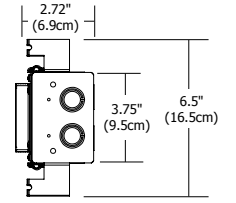

FIXTURE TYPE:

DATE:

SLIM-PROFILE JUNCTION BOX

REV04.28.15

Description:

The Slim-Profile Junction Box with hanger bars mounts to studs spaced between 14.5"- 25" apart behind drywall. Allows low voltage DC wires from remote power supply to connect to channel wires. The junction box opening is covered by the fixture for a clean, safe connection. Includes a goof plate, for poor plastering around j-box, which may be plastered and painted.

CODE	LENGTH (INCHES)	CODE	LENGTH (INCHES)
12IN	13.1	80IN	80.3
15IN	15.5	82IN	82.7
17IN	17.9	84IN	85.1
20IN	20.3	87IN	87.5
22IN	22.7	89IN	89.9
24IN	25.1	92IN	92.3
27IN	27.5	94IN	94.7
29IN	29.9	96IN	97.1
32IN	32.3	99IN	99.5
34IN	34.7	101IN	101.9
36IN	37.1	104IN	104.3
39IN	39.5	106IN	106.7
41IN	41.9	108IN	109.1
44IN	44.3	111IN	111.5
46IN	46.7	113IN	113.9
48IN	49.1	116IN	116.3
51IN	51.5	118IN	118.7
53IN	53.9	120IN	121.1
56IN	56.3	123IN	123.8
58IN	58.7	125IN	126.2
60IN	61.1	128IN	128.6
63IN	63.5	130IN	131
65IN	65.9	132IN	133.4
68IN	68.3	135IN	135.8
70IN	70.7	137IN	138.2
72IN	73.1	140IN	140.6
75IN	75.5	142IN	143
77IN	77.9	144IN	145.4