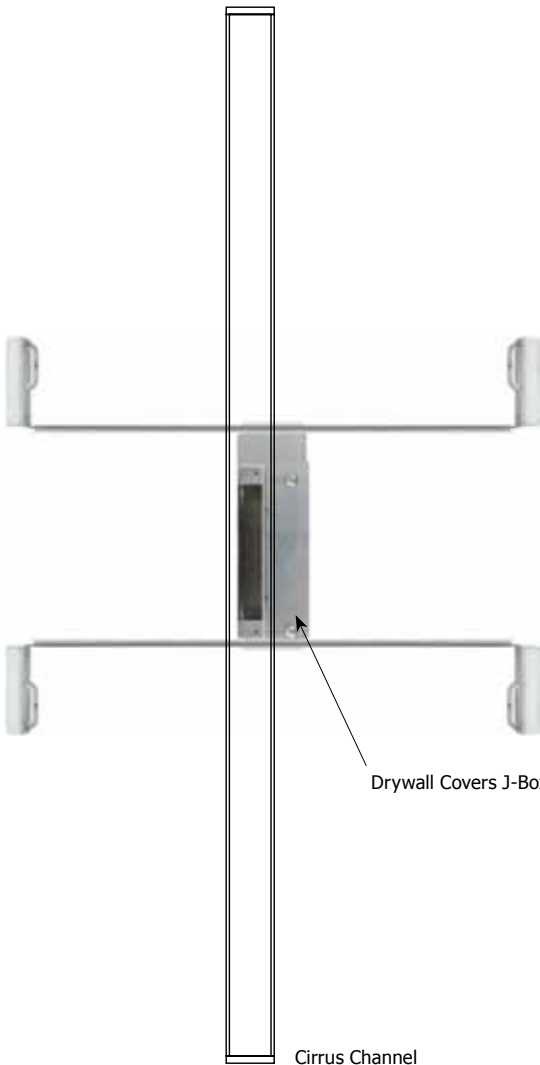

Description:

Cirrus Channel Wall Grazer features a lens that provides dramatic accent lighting to highlight textured surfaces. At 7 watts per foot, the 24 volt DC channel contains 85+ or 95+CRI LEDs. Includes a split canopy that mounts on standard junction box. May be ordered with a Slim Profile Channel Junction Box (C-1RE-JBOX). Mounting clips are provided every 18 inches. Cirrus is powered by a Class 2 remote power supply up to 40 feet away. Available from 12 inches to 144 inches/12 feet. May be ordered in 3, 5, 8 or 10 inch increments. Lengths greater than 120 inches will ship as two or more segments that join together. Fixtures include a 5 year warranty.

Slim-Profile Junction Box (sold separately):

The Slim-Profile Junction Box with hanger bars mounts to studs spaced between 14.5"- 25" apart behind drywall. Allows low voltage DC wires from remote power supply to connect to channel wires. Junction box opening is covered by the fixture for a clean, safe connection. Includes a goof plate, for poor plastering around j-box, which may be plastered and painted.

Dimming: Dimmable with 0-10V dimmer: Philips Sunrise SR1200ZTUNV, 0-10V dimmer recommended

Warm White (4ft) with 10° Clear Grazing Lens	
Distance	Foot Candles
12in	742
24in	319
36in	179
48in	114

PROJECT:

FIXTURE TYPE:

DATE:

SLIM-PROFILE JUNCTION BOX

REV04.28.15

Description:

The Slim-Profile Junction Box with hanger bars mounts to studs spaced between 14.5"- 25" apart behind drywall. Allows low voltage DC wires from remote power supply to connect to channel wires. The junction box opening is covered by the fixture for a clean, safe connection. Includes a goof plate, for poor plastering around j-box, which may be plastered and painted.