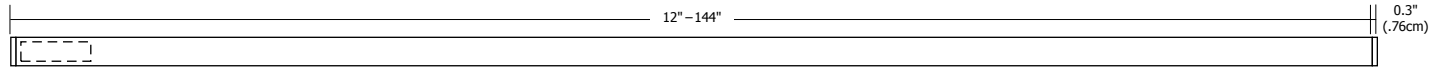

Shown with C-1RE-JBOX (sold separately)

Application: 0-10V dimming for Cirrus Channel Wall Grazer

Power Supply: Class 2, 24VDC output: 120VAC input, PSB-25W-010-24VDC; 120-277VAC input, PSB-96W-010-24VDC; PSB-2X96W-010-24VDC

Dimming: Dimmable with 0-10V dimmer: Philips Sunrise SR1200ZTUNV, 0-10V dimmer recommended