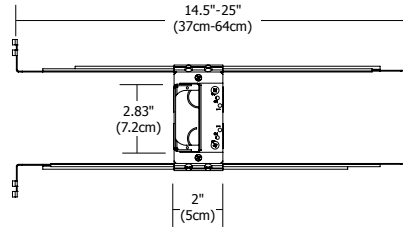

FIXTURE TYPE:

DATE:

SLIM-PROFILE JUNCTION BOX

REV04.28.15

Description:

The Slim-Profile Junction Box with hanger bars mounts to studs spaced between 14.5"- 25" apart behind drywall. Allows low voltage DC wires from remote power supply to connect to channel wires. The junction box opening is covered by the fixture for a clean, safe connection. Includes a goof plate, for poor plastering around j-box, which may be plastered and painted.