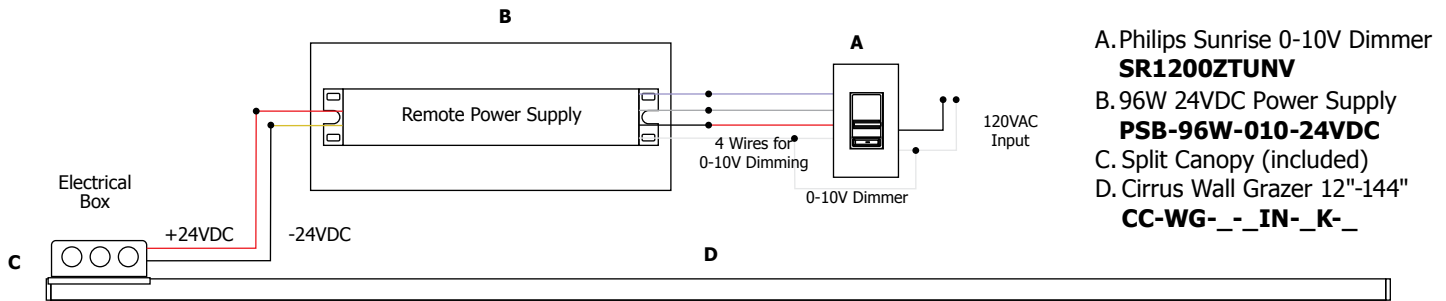

Warm White (4ft) with 10° Clear Grazing Lens	
Distance	Foot Candles
12in	742
24in	319
36in	179
48in	114