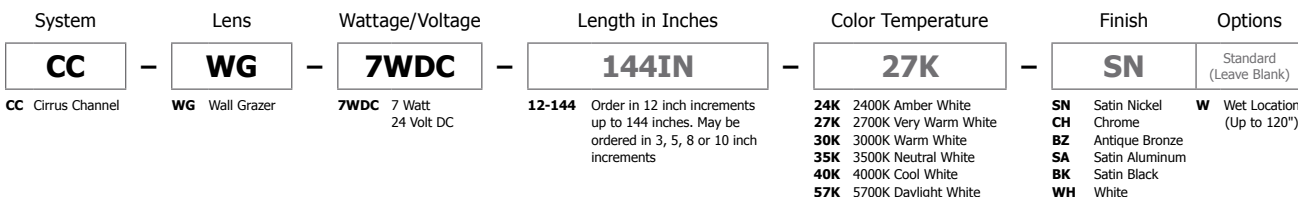

Description:

Cirrus Channel Wall Grazer features a lens that provides dramatic accent lighting to highlight textured surfaces. At 7 watts per foot, the 24 volt DC channel contains 85+ or 95+CRI LEDs. Includes a split canopy that mounts on standard junction box. May be ordered with a Slim Profile Channel Junction Box (C-1RE-JBOX). Mounting clips are provided every 18 inches. Cirrus is powered by a Class 2 remote power supply up to 40 feet away. Available from 12 inches to 144 inches/12 feet. May be ordered in 3, 5, 8 or 10 inch increments. Lengths greater than 120 inches will ship as two or more segments that join together. Fixtures include a 5 year warranty.

Finishes:

Satin Nickel, Chrome, Antique Bronze, Satin Aluminum, White and Satin Black; Custom finishes available

Applications:

Wall grazing for textured surfaces such as architectural wall panels, hallways, brick, stone or wood treatments, wet location IP53

Lamp:

Version	Watts per Foot	Lumens		85+CRI 24K, 35K, 40K, 57K	95+CRI 27K, 30K	50,000 Hour Lamp Life
		per Watt	per Foot			
7WDC 27K	7	63	442	●	●	●
7WDC 30K	7	66	463	●	●	●

Power Supply (24VDC):

- **PSB-25W-010-24VDC** 120VAC input, 25 watt output
- **PSB-60W-ELV-24VDC** 120VAC input, 60 watt output
- **PSB-96W-010-24VDC** 120-277VAC input, 96 watt output
- **PSB-100W-ELV-24VDC** 120VAC input, 96 watt output
- **PSB-2X96W-010-24VDC** 120-277VAC input, 2x96 watt output
- **PSB-2X100W-ELV-24VDC** 120VAC input, 2x96 watt output

Slim-Profile Junction Box (sold separately):