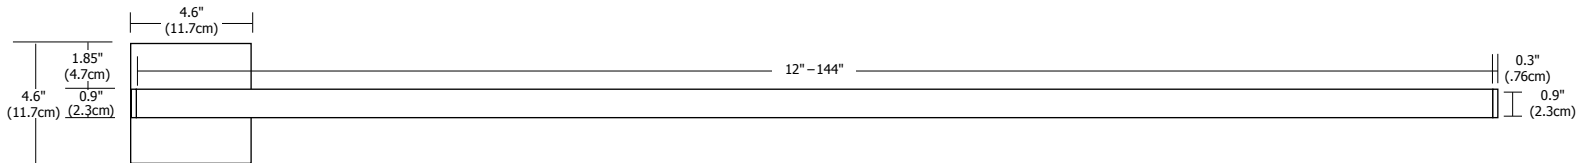

CIRRUS CHANNEL WALL GRAZER 24VDC SYSTEM, 85+ OR 95+CRI

REV05.15.15

Split Canopy (included) with Cirrus Channel. May be mounted at End.