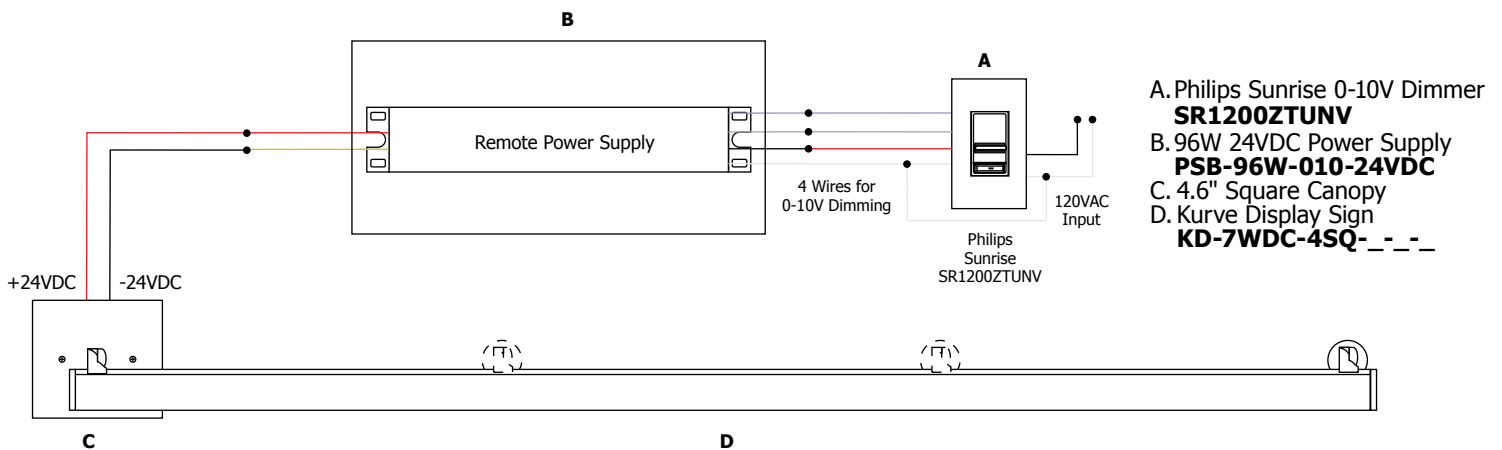

3/8" Feed Through Power Stem

4.6" Round Canopy

2.8" Square Canopy

4.6" Square Canopy

**Description:**

Kurve Display Sign features a lambertian white diffuser that provides uniform light without hotspots. At 7.5 watts per foot, the 24 volt DC channel contains 85+ or 95+ CRI LEDs and mounts 14" from wall. It may be ordered with a 4.6" round or square canopy that fits on a standard 4" square electrical box with round plaster ring; a 2.8" square canopy, or a special feed-thru stem for floating signs. Kurve is powered by a Class 2 remote power supply up to 40 feet away. Available from 12 inches to 120 inches/10 feet. May be ordered in 3, 5, 8 or 10 inch increments. Fixtures include a 5 year warranty.

Fixture Mounted 14 inches from wall

	████████████████████					
1'	91	91	91	91	91	91
2'	52	52	52	52	52	52
3'	28	28	28	28	28	28
4'	22	22	22	22	22	22
5'	14	14	14	14	14	14
6'	11	11	11	11	11	11
7'	9	9	9	9	9	9
8'	5	5	5	5	5	5