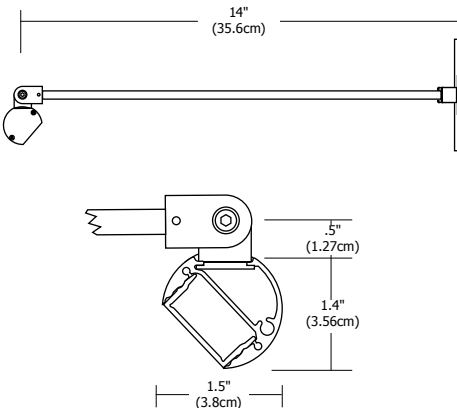

3/8" Feed Through Power Stem

4.6" Round Canopy

2.8" Square Canopy

4.6" Square Canopy

**Description:**

Kurve Display Sign features a lambertian white diffuser that provides uniform light without hotspots. At 7.5 watts per foot, the 24 volt DC channel contains 85+ or 95+ CRI LEDs and mounts 14" from wall. It may be ordered with a 4.6" round or square canopy that fits on a standard 4" square electrical box with round plaster ring; a 2.8" square canopy, or a special feed-thru stem for floating signs. Kurve is powered by a Class 2 remote power supply up to 40 feet away. Available from 12 inches to 120 inches/10 feet. May be ordered in 3, 5, 8 or 10 inch increments. Fixtures include a 5 year warranty.

System	Wattage/Voltage	Canopy	Length In Inches	Color Temperature	Finish
<b>KD</b>	<b>7WDC</b>	<b>4RD</b>	<b>120IN</b>	<b>27K</b>	<b>SN</b>
<small>KD Kurve Display</small>	<small>7WDC 7.5 Watt 24 Volt DC</small>	<small>2SQ 2.8" Square 4RD 4.6" Round 4SQ 4.6" Square FTP Feed-Through Power Stem</small>	<small>12-120 Order in 12 inch increments up to 120 inches May be ordered in 3, 5, 8 or 10 inch increments</small>	<small>24K 2400K Amber White 27K 2700K Very Warm White 30K 3000K Warm White 35K 3500K Neutral White 40K 4000K Cool White 57K 5700K Daylight White</small>	<small>SN Satin Nickel CH Chrome BZ Antique Bronze SA Satin Aluminum BK Satin Black WH White</small>