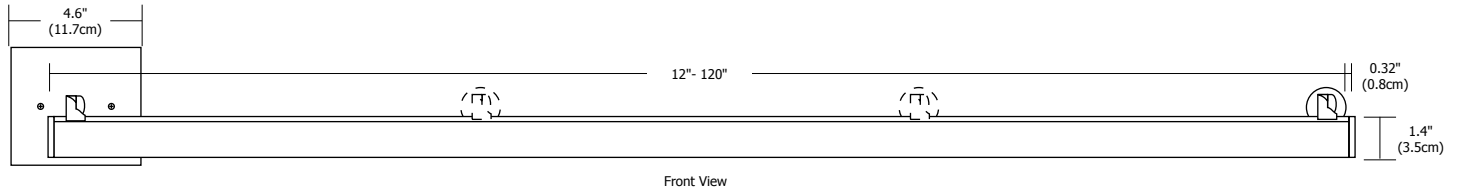

KURVE DISPLAY SIGN 24VDC SYSTEM, 85 OR 95+CRI

REV07.14.15