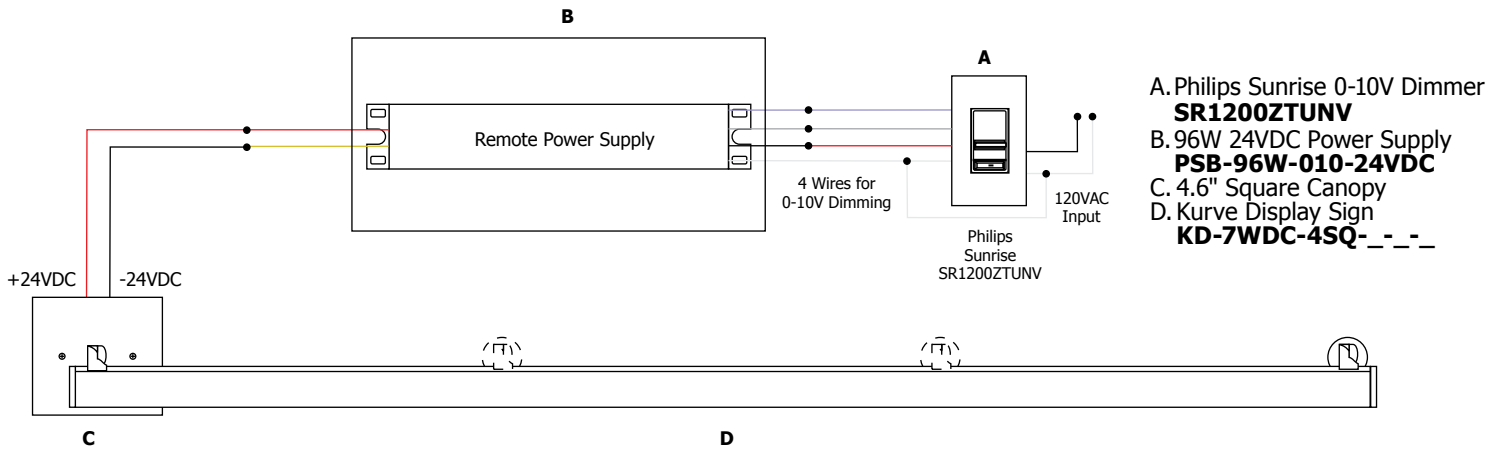

KURVE DISPLAY SIGN 24VDC SYSTEM, 85 OR 95+CRI

REV.08.10.16

Application: 0-10V dimming for Kurve Display Sign

Power Supply: Class 2, 24VDC output: 120VAC input, PSB-25W-010-24VDC;
120-277VAC input, PSB-96W-010-24VDC; PSB-2X96W-010-24VDC

Dimming: Dimmable with 0-10V dimmer using power supplies above: Philips Sunrise SR1200ZTUNV, 0-10V dimmer recommended.

Fixture Mounted 14 inches from wall

	[Bar]					
1'	91	91	91	91	91	91
2'	52	52	52	52	52	52
3'	28	28	28	28	28	28
4'	22	22	22	22	22	22
5'	14	14	14	14	14	14
6'	11	11	11	11	11	11
7'	9	9	9	9	9	9
8'	5	5	5	5	5	5

PROJECT:

FIXTURE TYPE:

DATE: