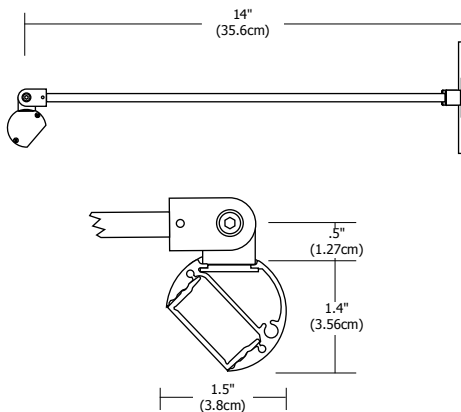

Lamp:

Version	Watts per Foot	Lumens per Watt	per Foot	85+CRI	95+CRI	50,000 Hour Lamp Life
7WDC	7.5	36	270	24K, 35K, 40K, 57K	27K, 30K	

Lumen values are based on the 3000K LED test.