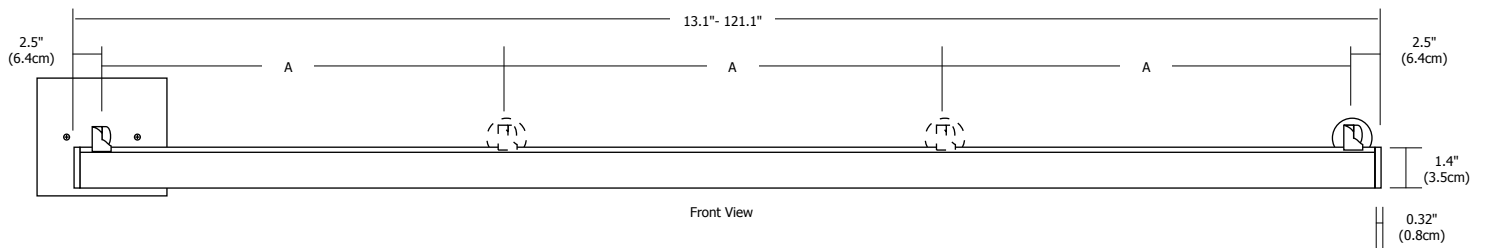

DATE:

**Please refer to chart below for exact lengths, stem quantity and stem spacing of the Kurve Display Sign**

CODE	LENGTH (INCHES)	STEM QUANTITY	STEM SPACING (A)
12IN	13.1	2	8.1
15IN	15.5	2	10.5
17IN	17.9	2	12.9
20IN	20.3	2	15.3
22IN	22.7	2	17.7
24IN	25.1	2	20.1
27IN	27.5	2	22.5
29IN	29.9	2	24.9
32IN	32.3	2	27.3
34IN	34.7	2	29.7
36IN	37.1	2	32.1
39IN	39.5	2	34.5
41IN	41.9	2	36.9
44IN	44.3	2	39.3
46IN	46.7	2	41.7
48IN	49.1	2	44.1
51IN	51.5	3	23.25
53IN	53.9	3	24.45
56IN	56.3	3	25.65
58IN	58.7	3	26.85
60IN	61.1	3	28.05
63IN	63.5	3	29.25
65IN	65.9	3	30.45

CODE	LENGTH (INCHES)	STEM QUANTITY	STEM SPACING (A)
68IN	68.3	3	31.65
70IN	70.7	3	32.85
72IN	73.1	3	34.05
75IN	75.5	3	35.25
77IN	77.9	3	36.45
80IN	80.3	3	37.65
82IN	82.7	3	38.85
84IN	85.1	3	40.05
87IN	87.5	3	41.25
89IN	89.9	3	42.45
92IN	92.3	3	43.65
94IN	94.7	3	44.85
96IN	97.1	3	46.05
99IN	99.5	4	31.5
101IN	101.9	4	32.3
104IN	104.3	4	33.1
106IN	106.7	4	33.9
108IN	109.1	4	34.7
111IN	111.5	4	35.5
113IN	113.9	4	36.3
116IN	116.3	4	37.1
118IN	118.7	4	37.9
120IN	121.1	4	38.7