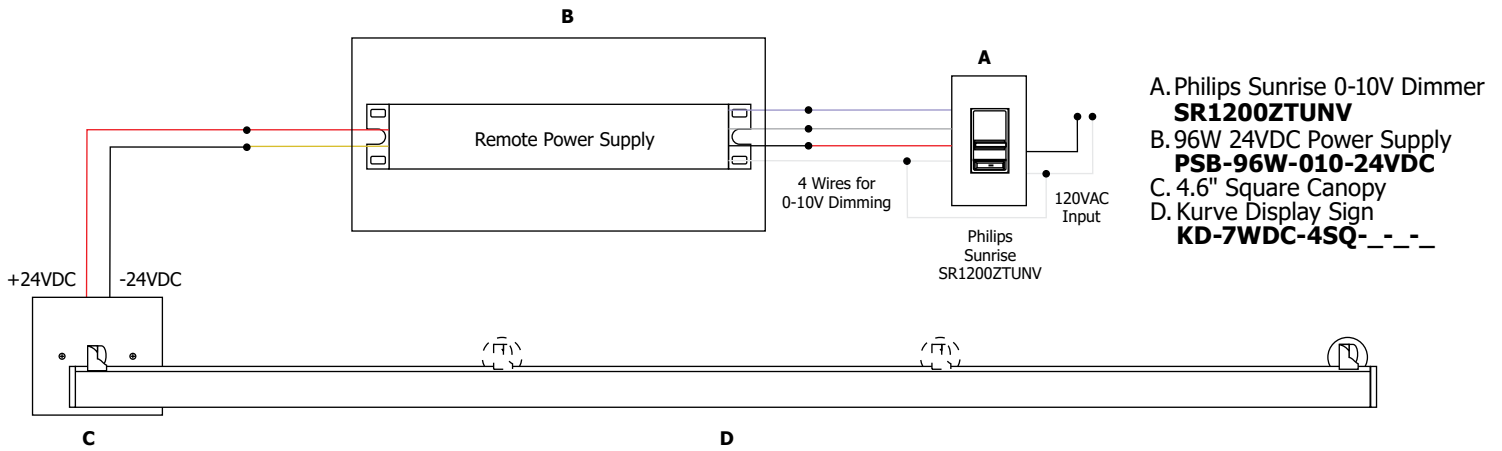

3/8" Feed Through Power Stem

4.6" Round Canopy

2.8" Square Canopy

4.6" Square Canopy

Description:

Kurve Display Sign features a lambertian white diffuser that provides uniform light without hotspots. At 7.5 watts per foot, the 24 volt DC channel contains 85+ or 95+ CRI LEDs and mounts 14" from wall. It may be ordered with a 4.6" round or square canopy that fits on a standard 4" square electrical box with round plaster ring; a 2.8" square canopy, or a special feed-thru stem for floating signs. Hinges on the fixture arm rotates up to 90 degrees (from facing the wall to straight down). Kurve is powered by a Class 2 remote power supply up to 40 feet away. Available from 12 inches to 120 inches/10 feet (Chrome max at 84"). May be ordered in 3, 5, 8 or 10 inch increments. Fixtures include a 5 year warranty.

PROJECT: _____ FIXTURE TYPE: _____ DATE: _____ **EDGE LIGHTING**

KURVE DISPLAY SIGN 24VDC SYSTEM, 85 OR 95+CRI

REV.11.16.16

Application: 0-10V dimming for Kurve Display Sign

Power Supply: Class 2, 24VDC output: 120VAC input, PSB-25W-010-24VDC;
120-277VAC input, PSB-96W-010-24VDC; PSB-2X96W-010-24VDC

Dimming: Dimmable with 0-10V dimmer using power supplies above: Philips Sunrise SR1200ZTUNV, 0-10V dimmer recommended.

Fixture Mounted 14 inches from wall

	[Bar]					
1'	91	91	91	91	91	91
2'	52	52	52	52	52	52
3'	28	28	28	28	28	28
4'	22	22	22	22	22	22
5'	14	14	14	14	14	14
6'	11	11	11	11	11	11
7'	9	9	9	9	9	9
8'	5	5	5	5	5	5