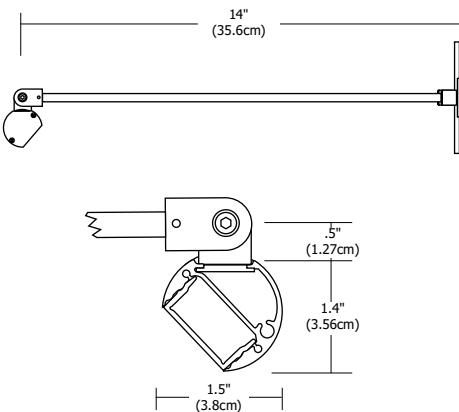

3/8" Feed Through Power Stem

4.6" Round Canopy

2.8" Square Canopy

4.6" Square Canopy

Description:

Kurve Display Sign features a lambertian white diffuser that provides uniform light without hotspots. At 7.5 watts per foot, the 24 volt DC channel contains 85+ or 95+ CRI LEDs and mounts 14" from wall. It may be ordered with a 4.6" round or square canopy that fits on a standard 4" square electrical box with round plaster ring; a 2.8" square canopy, or a special feed-thru stem for floating signs. Hinges on the fixture arm rotates up to 90 degrees (from facing the wall to straight down). Kurve is powered by a Class 2 remote power supply up to 40 feet away. Available from 12 inches to 120 inches/10 feet (Chrome max at 84"). May be ordered in 3, 5, 8 or 10 inch increments. Fixtures include a 5 year warranty.

System	Wattage/Voltage	Canopy	Nominal Size	Color Temperature	Finish
KD	7WDC	4RD	120IN	27K	SN
<small>KD Kurve Display</small>	<small>7WDC 7.5 Watt 24 Volt DC</small>	<small>2SQ 2.8" Square 4RD 4.6" Round 4SQ 4.6" Square FTP Feed-Through Power Stem</small>	<small>12-120 Order in 12 inch increments up to 120 inches May be ordered in 3, 5, 8 or 10 inch increments Chrome Max 84"</small>	<small>24K 2400K Amber White 27K 2700K Very Warm White 30K 3000K Warm White 35K 3500K Neutral White 40K 4000K Cool White 57K 5700K Daylight White</small>	<small>SN Satin Nickel CH Chrome (Max 84") BZ Antique Bronze SA Satin Aluminum BK Satin Black WH White</small>

DATE:

KURVE DISPLAY SIGN ACTUAL LENGTH

ORDERING CODE (NOMINAL SIZE)	LENGTH (INCHES)	STEM QUANTITY	STEM SPACING (A)
12IN	13.1	2	8.1
15IN	15.5	2	10.5
17IN	17.9	2	12.9
20IN	20.3	2	15.3
22IN	22.7	2	17.7
24IN	25.1	2	20.1
27IN	27.5	2	22.5
29IN	29.9	2	24.9
32IN	32.3	2	27.3
34IN	34.7	2	29.7
36IN	37.1	2	32.1
39IN	39.5	2	34.5
41IN	41.9	2	36.9
44IN	44.3	2	39.3
46IN	46.7	2	41.7
48IN	49.1	2	44.1
51IN	51.5	3	23.25
53IN	53.9	3	24.45
56IN	56.3	3	25.65
58IN	58.7	3	26.85
60IN	61.1	3	28.05
63IN	63.5	3	29.25
65IN	65.9	3	30.45