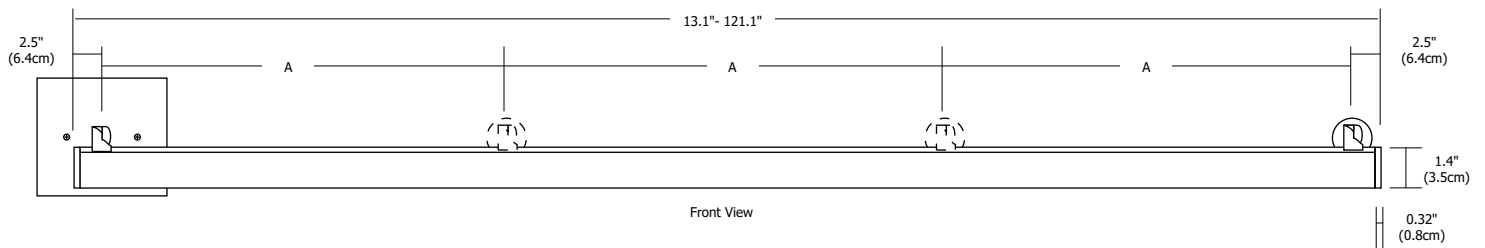

DATE:

KURVE DISPLAY SIGN ACTUAL LENGTH

ORDERING CODE (NOMINAL SIZE)	LENGTH (INCHES)	STEM QUANTITY	STEM SPACING (A)
12IN	13.1	2	8.1
15IN	15.5	2	10.5
17IN	17.9	2	12.9
20IN	20.3	2	15.3
22IN	22.7	2	17.7
24IN	25.1	2	20.1
27IN	27.5	2	22.5
29IN	29.9	2	24.9
32IN	32.3	2	27.3
34IN	34.7	2	29.7
36IN	37.1	2	32.1
39IN	39.5	2	34.5
41IN	41.9	2	36.9
44IN	44.3	2	39.3
46IN	46.7	2	41.7
48IN	49.1	2	44.1
51IN	51.5	3	23.25
53IN	53.9	3	24.45
56IN	56.3	3	25.65
58IN	58.7	3	26.85
60IN	61.1	3	28.05
63IN	63.5	3	29.25
65IN	65.9	3	30.45

ORDERING CODE (NOMINAL SIZE)	LENGTH (INCHES)	STEM QUANTITY	STEM SPACING (A)
68IN	68.3	3	31.65
70IN	70.7	3	32.85
72IN	73.1	3	34.05
75IN	75.5	3	35.25
77IN	77.9	3	36.45
80IN	80.3	3	37.65
82IN	82.7	3	38.85
84IN	85.1	3	40.05
87IN	87.5	3	41.25
89IN	89.9	3	42.45
92IN	92.3	3	43.65
94IN	94.7	3	44.85
96IN	97.1	3	46.05
99IN	99.5	4	31.5
101IN	101.9	4	32.3
104IN	104.3	4	33.1
106IN	106.7	4	33.9
108IN	109.1	4	34.7
111IN	111.5	4	35.5
113IN	113.9	4	36.3
116IN	116.3	4	37.1
118IN	118.7	4	37.9
120IN	121.1	4	38.7