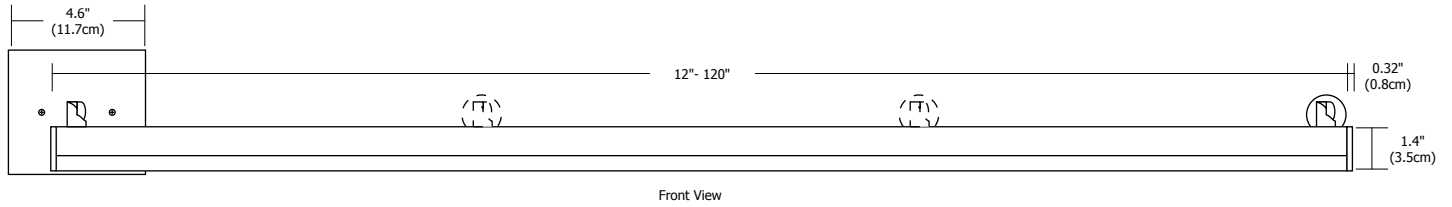

ANGLE DISPLAY SIGN 24VDC SYSTEM, 85+ OR 95+CRI

REV05.17.16