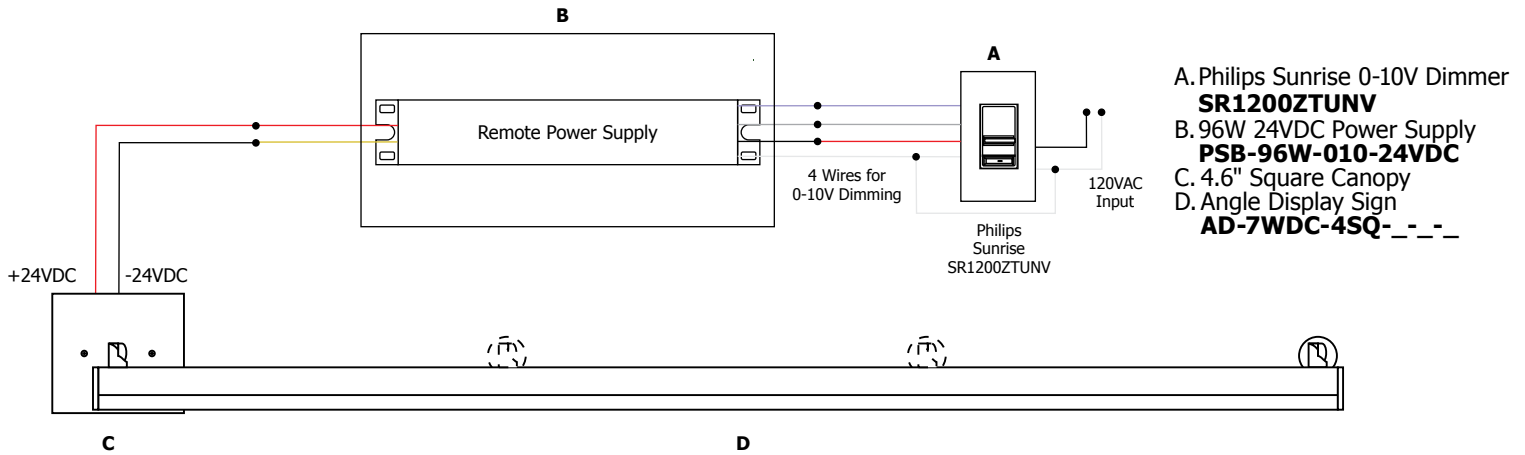

3/8" Feed Through Power Stem

4.6" Round Canopy

2.8" Square Canopy

4.6" Square Canopy

Description:

Angle Display Sign features a lambertian white diffuser that provides uniform light without hotspots. At 7.5 watts per foot, the 24 volt DC channel fixture contains 85+ or 95+CRI LEDs and mounts 14" from wall. It may be ordered with a 4.6" round or square canopy that fits on a standard 4" square electrical box with round plaster ring. It may also be ordered with 2.8" square canopy or a special feed-thru stem for floating signs. Hinges on the fixture arm rotates up to 90 degrees (from facing the wall to straight down). Angle is powered by a Class 2 remote power supply up to 40 feet away. Available from 12 inches to 120 inches/10 feet. May be ordered in 3, 5, 8 or 10 inch increments. Fixtures include a 5 year warranty.

Fixture mounted 14 inches from wall

	[Fixture Length]					
1'	91	91	91	91	91	91
2'	52	52	52	52	52	52
3'	28	28	28	28	28	28
4'	22	22	22	22	22	22
5'	14	14	14	14	14	14
6'	11	11	11	11	11	11
7'	9	9	9	9	9	9
8'	5	5	5	5	5	5

PROJECT:

FIXTURE TYPE:

DATE:

Please refer to chart below for exact lengths of the Angle Display Sign

CODE	LENGTH (INCHES)	CODE	LENGTH (INCHES)
12IN	13.1	68IN	68.3
15IN	15.5	70IN	70.7
17IN	17.9	72IN	73.1
20IN	20.3	75IN	75.5
22IN	22.7	77IN	77.9
24IN	25.1	80IN	80.3
27IN	27.5	82IN	82.7
29IN	29.9	84IN	85.1
32IN	32.3	87IN	87.5
34IN	34.7	89IN	89.9
36IN	37.1	92IN	92.3
39IN	39.5	94IN	94.7
41IN	41.9	96IN	97.1
44IN	44.3	99IN	99.5
46IN	46.7	101IN	101.9
48IN	49.1	104IN	104.3
51IN	51.5	106IN	106.7
53IN	53.9	108IN	109.1
56IN	56.3	111IN	111.5
58IN	58.7	113IN	113.9
60IN	61.1	116IN	116.3
63IN	63.5	118IN	118.7
65IN	65.9	120IN	121.1