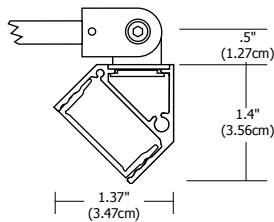

3/8" Feed Through Power Stem

4.6" Round Canopy

2.8" Square Canopy

4.6" Square Canopy

Description:

Angle Display Sign features a lambertian white diffuser that provides uniform light without hotspots. At 7.5 watts per foot, the 24 volt DC channel fixture contains 85+ or 95+CRI LEDs and mounts 14" from wall. It may be ordered with a 4.6" round or square canopy that fits on a standard 4" square electrical box with round plaster ring. It may also be ordered with 2.8" square canopy or a special feed-thru stem for floating signs. Hinges on the fixture arm rotates up to 90 degrees (from facing the wall to straight down). Angle is powered by a Class 2 remote power supply up to 40 feet away. Available from 12 inches to 120 inches/10 feet. May be ordered in 3, 5, 8 or 10 inch increments. Fixtures include a 5 year warranty.

System	Wattage/Voltage	Canopy	Length In Inches	Color Temperature	Finish
AD	7WDC	4RD	120IN	27K	SN
<small>AD Angle Display</small>	<small>7WDC 7.5 Watt 24 Volt DC</small>	<small>2SQ 2.8" Square 4RD 4.6" Round 4SQ 4.6" Square FTP Feed-Through Power Stem</small>	<small>12-120 Order in 12 inch increments up to 120 inches May be ordered in 3, 5, 8 or 10 inch increments</small>	<small>24K 2400K Amber White 27K 2700K Very Warm White 30K 3000K Warm White 35K 3500K Neutral White 40K 4000K Cool White 57K 5700K Daylight White</small>	<small>SN Satin Nickel CH Chrome BZ Antique Bronze SA Satin Aluminum BK Satin Black WH White</small>