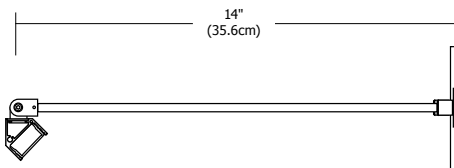

System	Wattage/Voltage	Canopy	Length In Inches	Color Temperature	Finish
AD	7WDC	4RD	120IN	27K	SN
AD Angle Display	7WDC 7.5 Watt 24 Volt DC	2SQ 2.8" Square 4RD 4.6" Round 4SQ 4.6" Square FTP Feed-Through Power Stem	12-120 Order in 12 inch increments up to 120 inches May be ordered in 3, 5, 8 or 10 inch increments	24K 2400K Amber White 27K 2700K Very Warm White 30K 3000K Warm White 35K 3500K Neutral White 40K 4000K Cool White 57K 5700K Daylight White	SN Satin Nickel CH Chrome BZ Antique Bronze SA Satin Aluminum BK Satin Black WH White