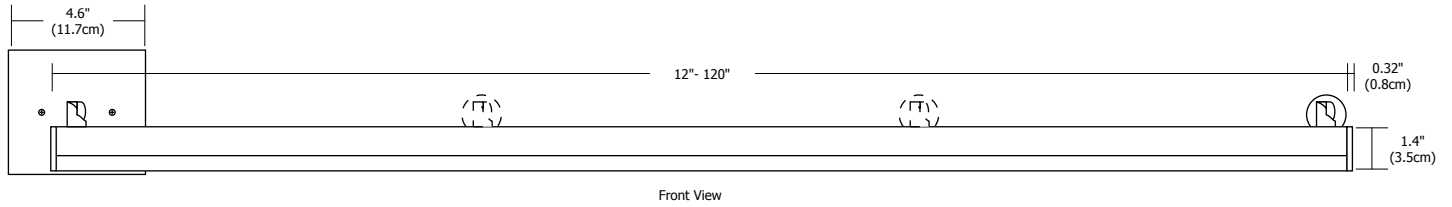

ANGLE DISPLAY SIGN 24VDC SYSTEM, 85+ OR 95+CRI

REV.07.14.15