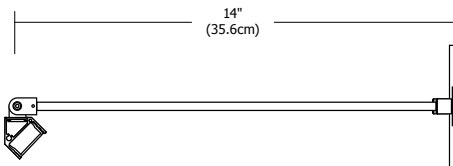

3/8" Feed Through Power Stem

4.6" Round Canopy

2.8" Square Canopy

4.6" Square Canopy

Description:

Angle Display Sign features a lambertian white diffuser that provides uniform light without hotspots. At 7.5 watts per foot, the 24 volt DC channel fixture contains 85+ or 95+CRI LEDs and mounts 14" from wall. It may be ordered with a 4.6" round or square canopy that fits on a standard 4" square electrical box with round plaster ring. It may also be ordered with 2.8" square canopy or a special feed-thru stem for floating signs. Angle is powered by a Class 2 remote power supply up to 40 feet away. Available from 12 inches to 120 inches/10 feet. May be ordered in 3, 5, 8 or 10 inch increments. Fixtures include a 5 year warranty.

System	Wattage/Voltage	Canopy	Length In Inches	Color Temperature	Finish
AD	7WDC	4RD	120IN	27K	SN
<small>AD Angle Display</small>	<small>7WDC 7.5 Watt 24 Volt DC</small>	<small>25Q 2.8" Square 4RD 4.6" Round 4SQ 4.6" Square FTP Feed-Through Power Stem</small>	<small>12-120 Order in 12 inch increments up to 120 inches May be ordered in 3, 5, 8 or 10 inch increments</small>	<small>24K 2400K Amber White 27K 2700K Very Warm White 30K 3000K Warm White 35K 3500K Neutral White 40K 4000K Cool White 57K 5700K Daylight White</small>	<small>SN Satin Nickel CH Chrome BZ Antique Bronze SA Satin Aluminum BK Satin Black WH White</small>