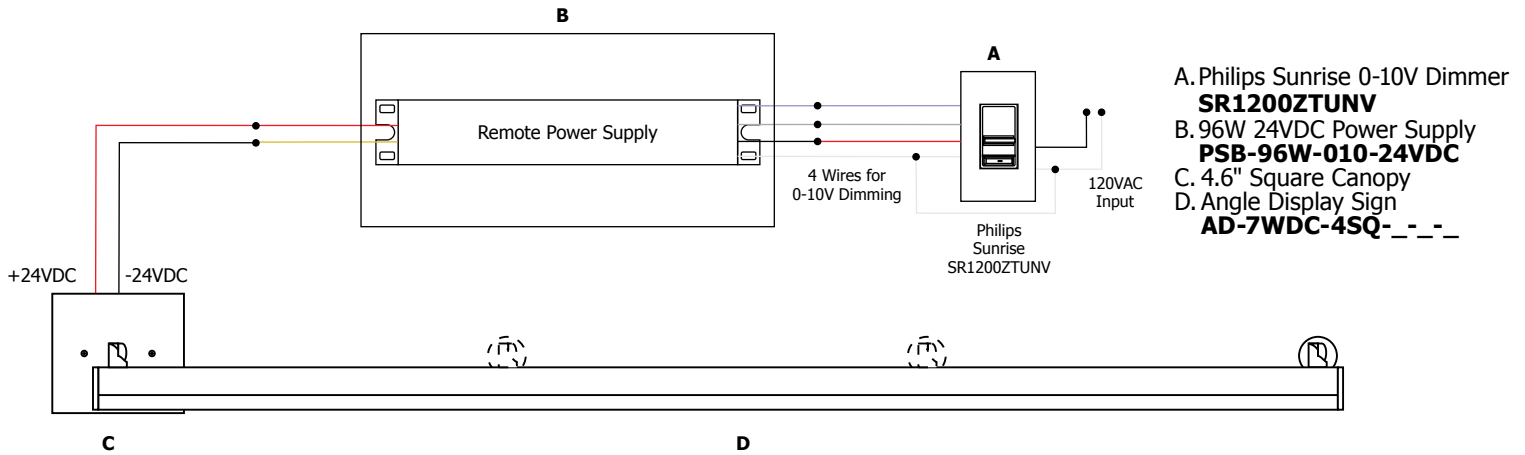

3/8" Feed Through Power Stem

4.6" Round Canopy

2.8" Square Canopy

4.6" Square Canopy

Description:

Angle Display Sign features a lambertian white diffuser that provides uniform light without hotspots. At 7.5 watts per foot, the 24 volt DC channel fixture contains 85+ or 95+CRI LEDs and mounts 14" from wall. It may be ordered with a 4.6" round or square canopy that fits on a standard 4" square electrical box with round plaster ring. It may also be ordered with 2.8" square canopy or a special feed-thru stem for floating signs. Angle is powered by a Class 2 remote power supply up to 40 feet away. Available from 12 inches to 120 inches/10 feet. May be ordered in 3, 5, 8 or 10 inch increments. Fixtures include a 5 year warranty.

Fixture mounted 14 inches from wall

	[Fixture Length]					
1'	91	91	91	91	91	91
2'	52	52	52	52	52	52
3'	28	28	28	28	28	28
4'	22	22	22	22	22	22
5'	14	14	14	14	14	14
6'	11	11	11	11	11	11
7'	9	9	9	9	9	9
8'	5	5	5	5	5	5

PROJECT:

FIXTURE TYPE:

DATE:

Please refer to chart below for exact lengths of the Angle Display Sign

CODE	LENGTH (INCHES)	CODE	LENGTH (INCHES)
12IN	13.1	68IN	68.3
15IN	15.5	70IN	70.7
17IN	17.9	72IN	73.1
20IN	20.3	75IN	75.5
22IN	22.7	77IN	77.9
24IN	25.1	80IN	80.3
27IN	27.5	82IN	82.7
29IN	29.9	84IN	85.1
32IN	32.3	87IN	87.5
34IN	34.7	89IN	89.9
36IN	37.1	92IN	92.3
39IN	39.5	94IN	94.7
41IN	41.9	96IN	97.1
44IN	44.3	99IN	99.5
46IN	46.7	101IN	101.9
48IN	49.1	104IN	104.3
51IN	51.5	106IN	106.7
53IN	53.9	108IN	109.1
56IN	56.3	111IN	111.5
58IN	58.7	113IN	113.9
60IN	61.1	116IN	116.3
63IN	63.5	118IN	118.7
65IN	65.9	120IN	121.1