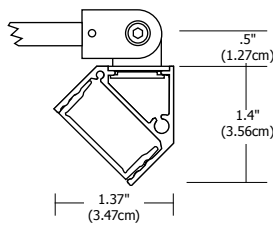

3/8" Feed Through Power Stem

4.6" Round Canopy

2.8" Square Canopy

4.6" Square Canopy

Description:

Angle Display Sign features a lambertian white diffuser that provides uniform light without hotspots. At 7.5 watts per foot, the 24 volt DC channel fixture contains 85+ or 95+CRI LEDs and mounts 14" from wall. It may be ordered with a 4.6" round or square canopy that fits on a standard 4" square electrical box with round plaster ring. It may also be ordered with 2.8" square canopy or a special feed-thru stem for floating signs. Angle is powered by a Class 2 remote power supply up to 40 feet away. Available from 12 inches to 120 inches/10 feet. May be ordered in 3, 5, 8 or 10 inch increments. Fixtures include a 5 year warranty.

System	Wattage/Voltage	Canopy	Length In Inches	Color Temperature	Finish
AD	7WDC	4RD	120IN	27K	SN
<small>AD Angle Display</small>	<small>7WDC 7.5 Watt 24 Volt DC</small>	<small>25Q 2.8" Square 4RD 4.6" Round 4SQ 4.6" Square FTP Feed-Through Power Stem</small>	<small>12-120 Order in 12 inch increments up to 120 inches May be ordered in 3, 5, 8 or 10 inch increments</small>	<small>24K 2400K Amber White 27K 2700K Very Warm White 30K 3000K Warm White 35K 3500K Neutral White 40K 4000K Cool White 57K 5700K Daylight White</small>	<small>SN Satin Nickel CH Chrome BZ Antique Bronze SA Satin Aluminum BK Satin Black WH White</small>

PROJECT:

FIXTURE TYPE:

DATE:

Please refer to chart below for exact lengths of the Angle Display Sign

CODE	LENGTH (INCHES)	CODE	LENGTH (INCHES)
12IN	13.1	68IN	68.3
15IN	15.5	70IN	70.7
17IN	17.9	72IN	73.1
20IN	20.3	75IN	75.5
22IN	22.7	77IN	77.9
24IN	25.1	80IN	80.3
27IN	27.5	82IN	82.7
29IN	29.9	84IN	85.1
32IN	32.3	87IN	87.5
34IN	34.7	89IN	89.9
36IN	37.1	92IN	92.3
39IN	39.5	94IN	94.7
41IN	41.9	96IN	97.1
44IN	44.3	99IN	99.5
46IN	46.7	101IN	101.9
48IN	49.1	104IN	104.3
51IN	51.5	106IN	106.7
53IN	53.9	108IN	109.1
56IN	56.3	111IN	111.5
58IN	58.7	113IN	113.9
60IN	61.1	116IN	116.3
63IN	63.5	118IN	118.7
65IN	65.9	120IN	121.1