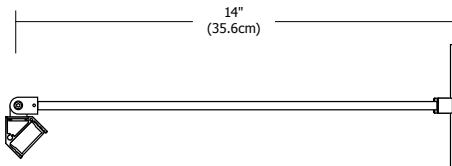

System	Wattage/Voltage	Canopy	Length In Inches	Color Temperature	Finish
AD	7WDC	4RD	120IN	27K	SN
AD Angle Display	7WDC 7.5 Watt 24 Volt DC	2SQ 2.8" Square 4RD 4.6" Round 4SQ 4.6" Square FTP Feed-Through Power Stem	12-120 Order in 12 inch increments up to 120 inches May be ordered in 3, 5, 8 or 10 inch increments	24K 2400K Amber White 27K 2700K Very Warm White 30K 3000K Warm White 35K 3500K Neutral White 40K 4000K Cool White 57K 5700K Daylight White	SN Satin Nickel CH Chrome BZ Antique Bronze SA Satin Aluminum BK Satin Black WH White

PROJECT: _____ FIXTURE TYPE: _____ DATE: _____ **EDGE LIGHTING**