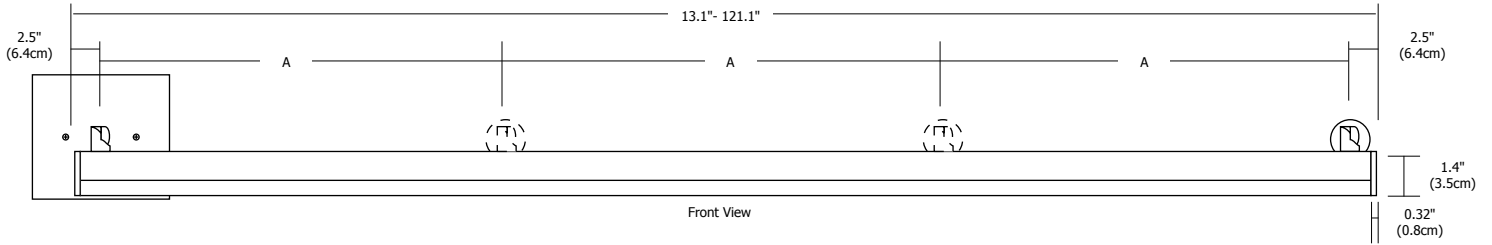

3/8" Feed Through Power Stem

4.6" Round Canopy

2.8" Square Canopy

4.6" Square Canopy

Description:

Angle Display Sign features a lambertian white diffuser that provides uniform light without hotspots. At 7.5 watts per foot, the 24 volt DC channel fixture contains 85+ or 95+CRI LEDs and mounts 14" from wall. It may be ordered with a 4.6" round or square canopy that fits on a standard 4" square electrical box with round plaster ring. It may also be ordered with 2.8" square canopy or a special feed-thru stem for floating signs. Hinges on the fixture arm rotates up to 90 degrees (from facing the wall to straight down). Angle is powered by a Class 2 remote power supply up to 40 feet away. Available from 12 inches to 120 inches/10 feet. May be ordered in 3, 5, 8 or 10 inch increments. Fixtures include a 5 year warranty.

DATE:

Please refer to chart below for exact lengths, stem quantity and stem spacing of the Angle Display Sign

CODE	LENGTH (INCHES)	STEM QUANTITY	STEM SPACING (A)
12IN	13.1	2	8.1
15IN	15.5	2	10.5
17IN	17.9	2	12.9
20IN	20.3	2	15.3
22IN	22.7	2	17.7
24IN	25.1	2	20.1
27IN	27.5	2	22.5
29IN	29.9	2	24.9
32IN	32.3	2	27.3
34IN	34.7	2	29.7
36IN	37.1	2	32.1
39IN	39.5	2	34.5
41IN	41.9	2	36.9
44IN	44.3	2	39.3
46IN	46.7	2	41.7
48IN	49.1	2	44.1
51IN	51.5	3	23.25
53IN	53.9	3	24.45
56IN	56.3	3	25.65
58IN	58.7	3	26.85
60IN	61.1	3	28.05
63IN	63.5	3	29.25
65IN	65.9	3	30.45

CODE	LENGTH (INCHES)	STEM QUANTITY	STEM SPACING (A)
68IN	68.3	3	31.65
70IN	70.7	3	32.85
72IN	73.1	3	34.05
75IN	75.5	3	35.25
77IN	77.9	3	36.45
80IN	80.3	3	37.65
82IN	82.7	3	38.85
84IN	85.1	3	40.05
87IN	87.5	3	41.25
89IN	89.9	3	42.45
92IN	92.3	3	43.65
94IN	94.7	3	44.85
96IN	97.1	3	46.05
99IN	99.5	4	31.5
101IN	101.9	4	32.3
104IN	104.3	4	33.1
106IN	106.7	4	33.9
108IN	109.1	4	34.7
111IN	111.5	4	35.5
113IN	113.9	4	36.3
116IN	116.3	4	37.1
118IN	118.7	4	37.9
120IN	121.1	4	38.7