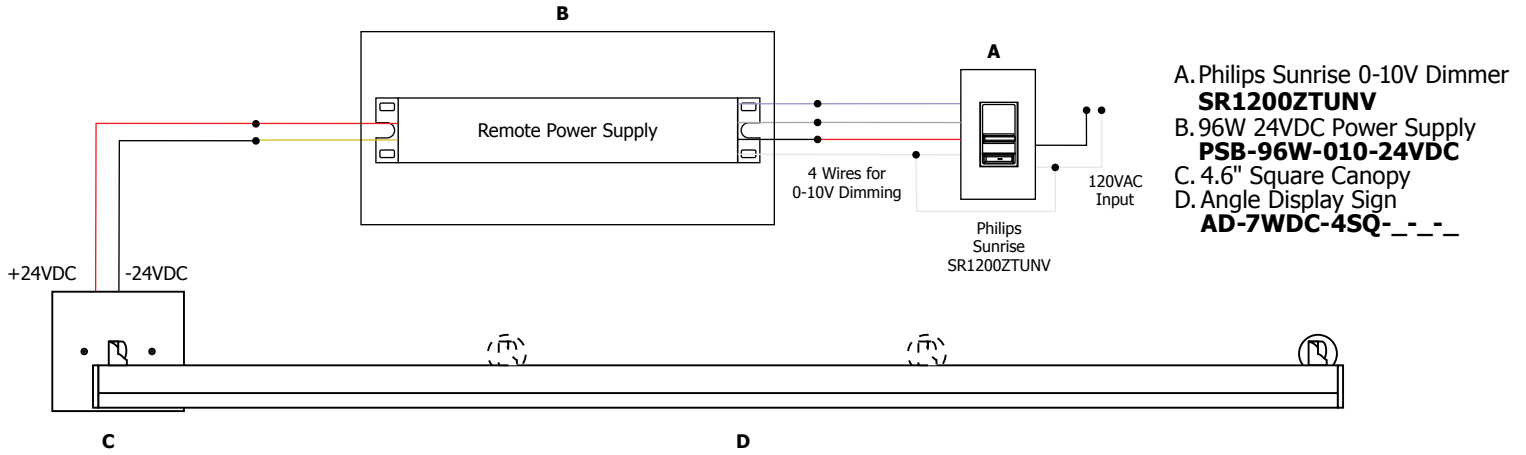

3/8" Feed Through Power Stem

4.6" Round Canopy

2.8" Square Canopy

4.6" Square Canopy

Description:

Angle Display Sign features a lambertian white diffuser that provides uniform light without hotspots. At 7.5 watts per foot, the 24 volt DC channel fixture contains 85+ or 95+CRI LEDs and mounts 14" from wall. It may be ordered with a 4.6" round or square canopy that fits on a standard 4" square electrical box with round plaster ring. It may also be ordered with 2.8" square canopy or a special feed-thru stem for floating signs. Hinges on the fixture arm rotates up to 90 degrees (from facing the wall to straight down). Angle is powered by a Class 2 remote power supply up to 40 feet away. Available from 12 inches to 120 inches/10 feet. May be ordered in 3, 5, 8 or 10 inch increments. Fixtures include a 5 year warranty.

PROJECT: _____ FIXTURE TYPE: _____ DATE: _____ **EDGE LIGHTING**

ANGLE DISPLAY SIGN 24VDC SYSTEM, 85+ OR 95+CRI

REV.08.10.16

Application: 0-10V dimming for Angle Display Sign

Power Supply: Class 2, 24VDC output: 120VAC input, PSB-25W-010-24VDC;
120-277VAC input, PSB-96W-010-24VDC; PSB-2X96W-010-24VDC

Dimming: Dimmable with 0-10V dimmer using power supplies above: Philips Sunrise SR1200ZTUNV, 0-10V dimmer recommended.

Fixture Mounted 14 inches from wall

	[Image of fixture]					
1'	91	91	91	91	91	91
2'	52	52	52	52	52	52
3'	28	28	28	28	28	28
4'	22	22	22	22	22	22
5'	14	14	14	14	14	14
6'	11	11	11	11	11	11
7'	9	9	9	9	9	9
8'	5	5	5	5	5	5