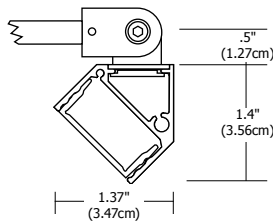

3/8" Feed Through Power Stem

4.6" Round Canopy

2.8" Square Canopy

4.6" Square Canopy

Description:

Angle Display Sign features a lambertian white diffuser that provides uniform light without hotspots. At 7.5 watts per foot, the 24 volt DC channel fixture contains 85+ or 95+CRI LEDs and mounts 14" from wall. It may be ordered with a 4.6" round or square canopy that fits on a standard 4" square electrical box with round plaster ring. It may also be ordered with 2.8" square canopy or a special feed-thru stem for floating signs. Hinges on the fixture arm rotates up to 90 degrees (from facing the wall to straight down). Angle is powered by a Class 2 remote power supply up to 40 feet away. Available from 12 inches to 120 inches/10 feet. May be ordered in 3, 5, 8 or 10 inch increments. Fixtures include a 5 year warranty.

System	Wattage/Voltage	Canopy	Length In Inches	Color Temperature	Finish
AD	7WDC	4RD	120IN	27K	SN
<small>AD Angle Display</small>	<small>7WDC 7.5 Watt 24 Volt DC</small>	<small>2SQ 2.8" Square 4RD 4.6" Round 4SQ 4.6" Square FTP Feed-Through Power Stem</small>	<small>12-120 Order in 12 inch increments up to 120 inches May be ordered in 3, 5, 8 or 10 inch increments</small>	<small>24K 2400K Amber White 27K 2700K Very Warm White 30K 3000K Warm White 35K 3500K Neutral White 40K 4000K Cool White 57K 5700K Daylight White</small>	<small>SN Satin Nickel CH Chrome BZ Antique Bronze SA Satin Aluminum BK Satin Black WH White</small>