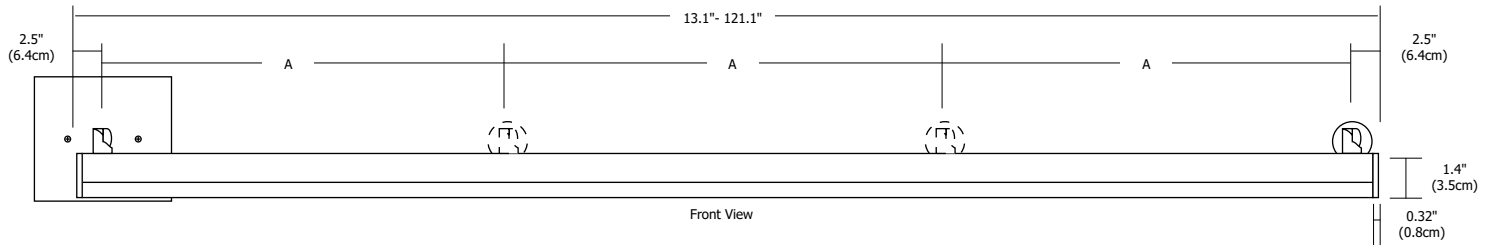

3/8" Feed Through Power Stem

4.6" Round Canopy

2.8" Square Canopy

4.6" Square Canopy

Description:

Angle Display Sign features a lambertian white diffuser that provides uniform light without hotspots. At 7.5 watts per foot, the 24 volt DC channel fixture contains 85+ or 95+CRI LEDs and mounts 14" from wall. It may be ordered with a 4.6" round or square canopy that fits on a standard 4" square electrical box with round plaster ring. It may also be ordered with 2.8" square canopy or a special feed-thru stem for floating signs. Hinges on the fixture arm rotates up to 90 degrees (from facing the wall to straight down). Angle is powered by a Class 2 remote power supply up to 40 feet away. Available from 12 inches to 120 inches/10 feet (Chrome max at 84"). May be ordered in 3, 5, 8 or 10 inch increments. Fixtures include a 5 year warranty.

DATE:

ANGLE DISPLAY SIGN ACTUAL LENGTH

ORDERING CODE (NOMINAL SIZE)	LENGTH (INCHES)	STEM QUANTITY	STEM SPACING (A)
12IN	13.1	2	8.1
15IN	15.5	2	10.5
17IN	17.9	2	12.9
20IN	20.3	2	15.3
22IN	22.7	2	17.7
24IN	25.1	2	20.1
27IN	27.5	2	22.5
29IN	29.9	2	24.9
32IN	32.3	2	27.3
34IN	34.7	2	29.7
36IN	37.1	2	32.1
39IN	39.5	2	34.5
41IN	41.9	2	36.9
44IN	44.3	2	39.3
46IN	46.7	2	41.7
48IN	49.1	2	44.1
51IN	51.5	3	23.25
53IN	53.9	3	24.45
56IN	56.3	3	25.65
58IN	58.7	3	26.85
60IN	61.1	3	28.05
63IN	63.5	3	29.25
65IN	65.9	3	30.45

ORDERING CODE (NOMINAL SIZE)	LENGTH (INCHES)	STEM QUANTITY	STEM SPACING (A)
68IN	68.3	3	31.65
70IN	70.7	3	32.85
72IN	73.1	3	34.05
75IN	75.5	3	35.25
77IN	77.9	3	36.45
80IN	80.3	3	37.65
82IN	82.7	3	38.85
84IN	85.1	3	40.05
87IN	87.5	3	41.25
89IN	89.9	3	42.45
92IN	92.3	3	43.65
94IN	94.7	3	44.85
96IN	97.1	3	46.05
99IN	99.5	4	31.5
101IN	101.9	4	32.3
104IN	104.3	4	33.1
106IN	106.7	4	33.9
108IN	109.1	4	34.7
111IN	111.5	4	35.5
113IN	113.9	4	36.3
116IN	116.3	4	37.1
118IN	118.7	4	37.9
120IN	121.1	4	38.7