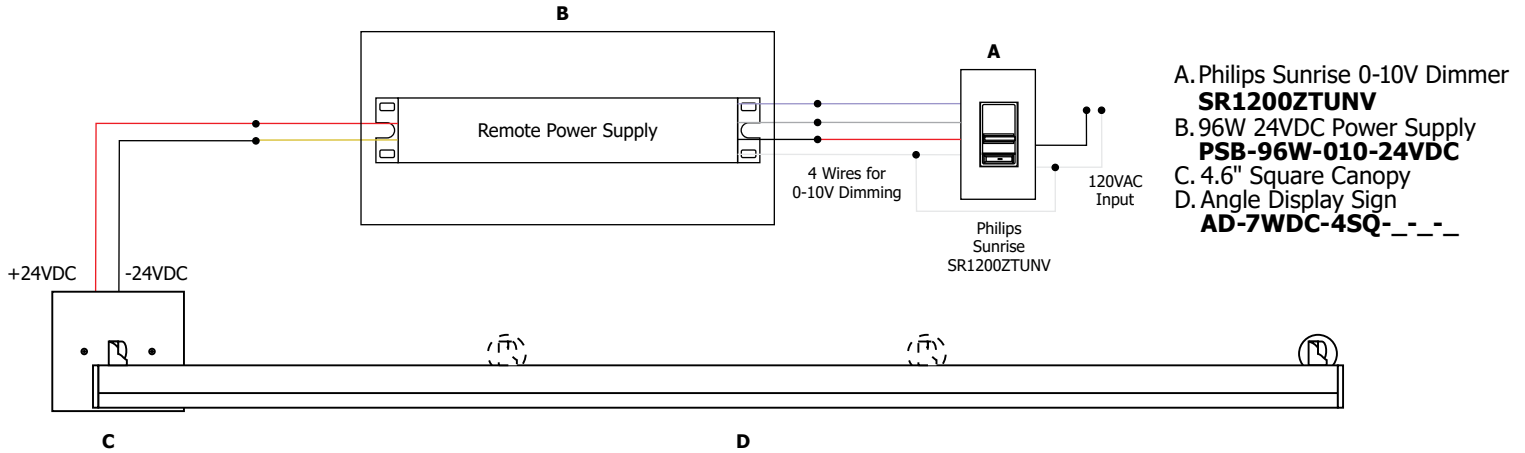

ANGLE DISPLAY SIGN 24VDC SYSTEM, 85+ OR 95+CRI

REV.11.11.16

Application: 0-10V dimming for Angle Display Sign

Power Supply: Class 2, 24VDC output: 120VAC input, PSB-25W-010-24VDC;
120-277VAC input, PSB-96W-010-24VDC; PSB-2X96W-010-24VDC

Dimming: Dimmable with 0-10V dimmer using power supplies above: Philips Sunrise SR1200ZTUNV, 0-10V dimmer recommended.

Fixture Mounted 14 inches from wall

1'	91	91	91	91	91	91
2'	52	52	52	52	52	52
3'	28	28	28	28	28	28
4'	22	22	22	22	22	22
5'	14	14	14	14	14	14
6'	11	11	11	11	11	11
7'	9	9	9	9	9	9
8'	5	5	5	5	5	5

PROJECT:

FIXTURE TYPE:

DATE: