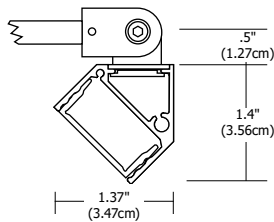

3/8" Feed Through Power Stem

4.6" Round Canopy

2.8" Square Canopy

4.6" Square Canopy

Description:

Angle Display Sign features a lambertian white diffuser that provides uniform light without hotspots. At 7.5 watts per foot, the 24 volt DC channel fixture contains 85+ or 95+CRI LEDs and mounts 14" from wall. It may be ordered with a 4.6" round or square canopy that fits on a standard 4" square electrical box with round plaster ring. It may also be ordered with 2.8" square canopy or a special feed-thru stem for floating signs. Hinges on the fixture arm rotates up to 90 degrees (from facing the wall to straight down). Angle is powered by a Class 2 remote power supply up to 40 feet away. Available from 12 inches to 120 inches/10 feet (Chrome max at 84"). May be ordered in 3, 5, 8 or 10 inch increments. Fixtures include a 5 year warranty.

System	Wattage/Voltage	Canopy	Nominal Size	Color Temperature	Finish
AD	7WDC	4RD	120IN	27K	SN
AD Angle Display	7WDC 7.5 Watt 24 Volt DC	2SQ 2.8" Square 4RD 4.6" Round 4SQ 4.6" Square FTP Feed-Through Power Stem	12-120 Order in 12 inch increments up to 120 inches. May be ordered in 3, 5, 8 or 10 inch increments Chrome Max 84"	24K 2400K Amber White 27K 2700K Very Warm White 30K 3000K Warm White 35K 3500K Neutral White 40K 4000K Cool White 57K 5700K Daylight White	SN Satin Nickel CH Chrome (Max 84") BZ Antique Bronze SA Satin Aluminum BK Satin Black WH White

DATE:

ANGLE DISPLAY SIGN ACTUAL LENGTH

ORDERING CODE (NOMINAL SIZE)	LENGTH (INCHES)	STEM QUANTITY	STEM SPACING (A)
12IN	13.1	2	8.1
15IN	15.5	2	10.5
17IN	17.9	2	12.9
20IN	20.3	2	15.3
22IN	22.7	2	17.7
24IN	25.1	2	20.1
27IN	27.5	2	22.5
29IN	29.9	2	24.9
32IN	32.3	2	27.3
34IN	34.7	2	29.7
36IN	37.1	2	32.1
39IN	39.5	2	34.5
41IN	41.9	2	36.9
44IN	44.3	2	39.3
46IN	46.7	2	41.7
48IN	49.1	2	44.1
51IN	51.5	3	23.25
53IN	53.9	3	24.45
56IN	56.3	3	25.65
58IN	58.7	3	26.85
60IN	61.1	3	28.05
63IN	63.5	3	29.25
65IN	65.9	3	30.45