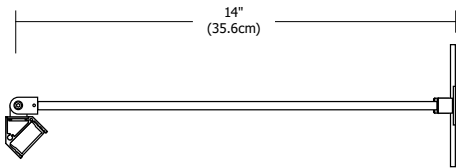

System	Wattage/Voltage	Canopy	Nominal Size	Color Temperature	Finish
AD	7WDC	4RD	120IN	27K	SN
AD Angle Display	7WDC 7.5 Watt 24 Volt DC	2SQ 2.8" Square 4RD 4.6" Round 4SQ 4.6" Square FTP Feed-Through Power Stem	12-120 Order in 12 inch increments up to 120 inches. May be ordered in 3, 5, 8 or 10 inch increments Chrome Max 84"	24K 2400K Amber White 27K 2700K Very Warm White 30K 3000K Warm White 35K 3500K Neutral White 40K 4000K Cool White 57K 5700K Daylight White	SN Satin Nickel CH Chrome (Max 84") BZ Antique Bronze SA Satin Aluminum BK Satin Black WH White