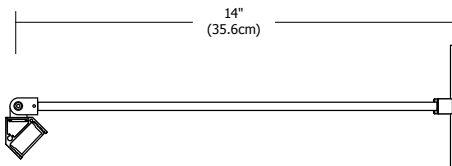

3/8" Feed Through Power Stem

4.6" Round Canopy

2.8" Square Canopy

4.6" Square Canopy

**Description:**

Angle Display Sign features a lambertian white diffuser that provides uniform light without hotspots. At 7.5 watts per foot, the 24 volt DC channel fixture contains 85+ or 95+CRI LEDs and mounts 14" from wall. It may be ordered with a 4.6" round or square canopy that fits on a standard 4" square electrical box with round plaster ring. It may also be ordered with 2.8" square canopy or a special feed-thru stem for floating signs. Hinges on the fixture arm rotates up to 90 degrees (from facing the wall to straight down). Angle is powered by a Class 2 remote power supply up to 40 feet away. Available from 12 inches to 120 inches/10 feet. May be ordered in 3, 5, 8 or 10 inch increments. Fixtures include a 5 year warranty.