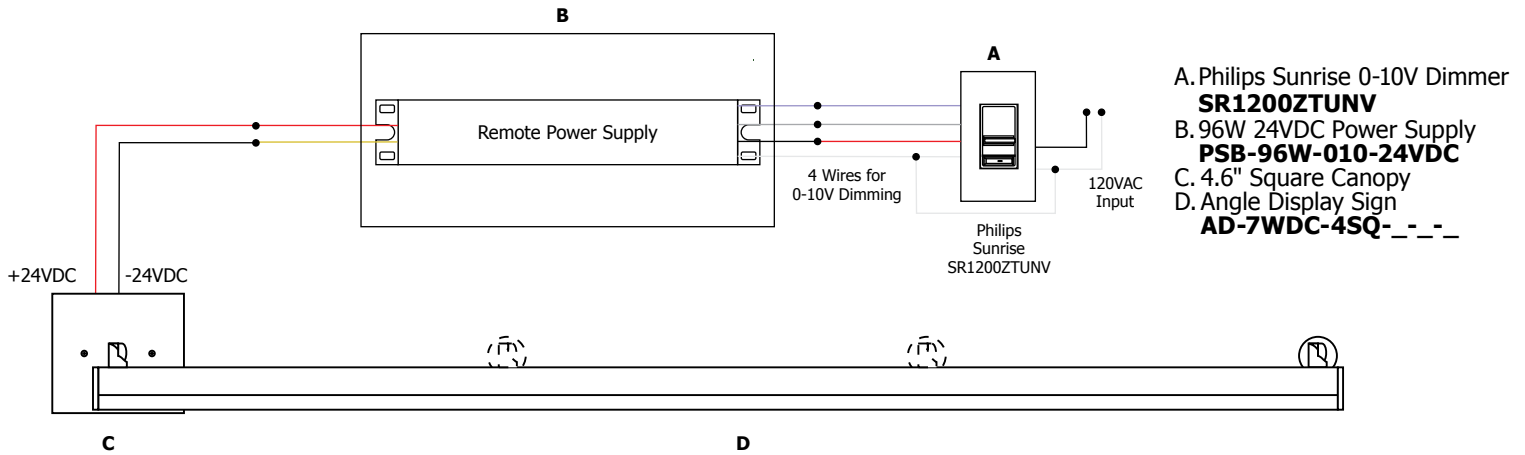

Application: 0-10V dimming for Angle Display Sign

Power Supply: Class 2, 24VDC output: 120VAC input, PSB-25W-010-24VDC; 120-277VAC input, PSB-96W-010-24VDC; PSB-2X96W-010-24VDC

Dimming: Dimmable with 0-10V dimmer using power supplies above: Philips Sunrise SR1200ZTUNV, 0-10V dimmer recommended.

Fixture mounted 14 inches from wall