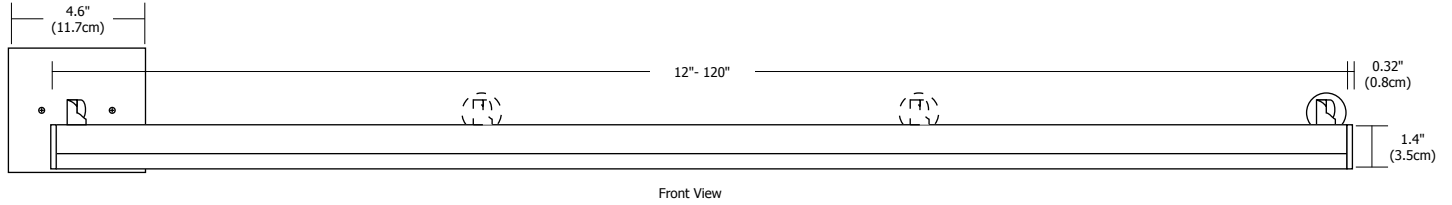

ANGLE DISPLAY SIGN 24VDC SYSTEM, 85+ OR 95+CRI

REV.02.08.16