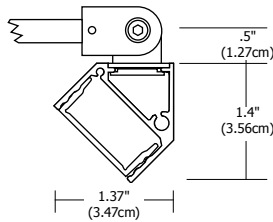

3/8" Feed Through Power Stem

4.6" Round Canopy

2.8" Square Canopy

4.6" Square Canopy

**Description:**

Angle Display Sign features a lambertian white diffuser that provides uniform light without hotspots. At 7.5 watts per foot, the 24 volt DC channel fixture contains 85+ or 95+CRI LEDs and mounts 14" from wall. It may be ordered with a 4.6" round or square canopy that fits on a standard 4" square electrical box with round plaster ring. It may also be ordered with 2.8" square canopy or a special feed-thru stem for floating signs. Hinges on the fixture arm rotates up to 90 degrees (from facing the wall to straight down). Angle is powered by a Class 2 remote power supply up to 40 feet away. Available from 12 inches to 120 inches/10 feet. May be ordered in 3, 5, 8 or 10 inch increments. Fixtures include a 5 year warranty.