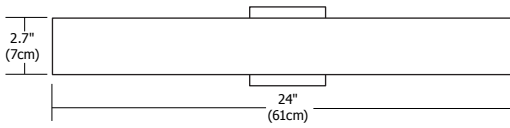

Satin Nickel

**Description:**

Regal LED features white glass diffusers on the top and bottom of the curved metal shade, providing general bidirectional light distribution of 2700K or 3000K LEDs. ADA compliant.

**Diffuser:**

Frosted Glass

**Finish:**

Satin Nickel or Chrome,

**Lamp Specification:**

Integrated LED Strip. Very warm white 2700K, 90+CRI or warm white 3000K, 85+CRI LEDs  
LED lamps consume 28 watts; 31 total watts