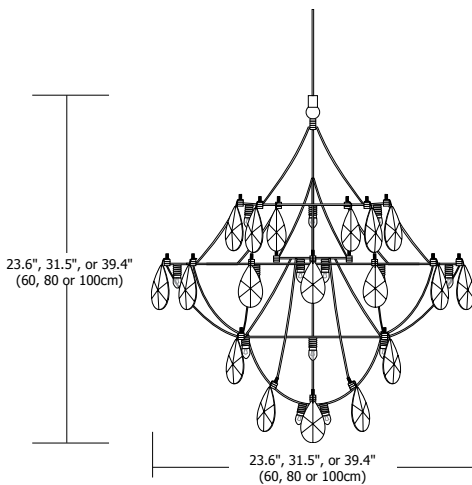

REV04.16.15

Description

Crystal Galaxy Suspension features hanging crystals and a nickel finish. Available in 24, 31 and 39 inch versions. Krypton (K1) version uses 2 watt, 12 volt, E10 base krypton lamps. LED (L1) version uses .5 watt 2400K LED lamps. Overall height adjustable up to 78.74 inches. General light distribution.

Finish

Satin Nickel

Lamp Specification

- CRYGA24-12-K1-SN 45x2W 12V E10 Krypton Lamps
- CRYGA24-12-L1-SN 45x.5W 2400K LED Lamps
- CRYGA31-12-K1-SN 60x2W 12V E10 Krypton Lamps
- CRYGA31-12-L1-SN 60x.5W 2400K LED Lamps
- CRYGA39-12-K1-SN 96x2W 12V E10 Krypton Lamps
- CRYGA39-12-L1-SN 96x.5W 2400K LED Lamps

Weight

2 lb (.9 kg)

Product	Voltage	Lamp	Finish
CRYGA24	12	K1	SN
CRYGA24 Crystal Galaxy 24"	12V 12 Volt	K1 Krypton	SN Satin Nickel
CRYGA31 Crystal Galaxy 31"		L1 LED	
CRYGA39 Crystal Galaxy 39"			