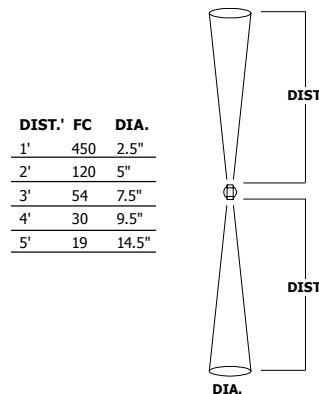

Finish:

Satin Aluminum

Lamp Specification:

6.52 Total Watts (LED and power supply), 12VAC **LED**, 3182K, 84CRI, 158 lumens, 24 lumens per watt; 70% lumen maintenance based on 50,000 hours of operation

Dimming Information:

Constant current 700 mA driver - Dimmable with low voltage electronic dimmer. Lutron: Diva #DVELV-300P; Skylark #SELV-300P; Maestro #MAELV-600 are recommended.

Weight:

2.5 lb (1.13 kg)

Lighting Facts® Label provides details for Taos Round, TAOS-W-RD-LED-SA, fixture

PROJECT:

FIXTURE TYPE:

DATE: