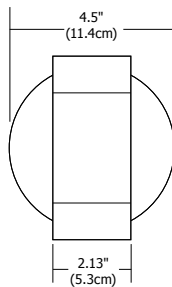

TAOS ROUND LED - INDOOR/ OUTDOOR

REV:04.20.15