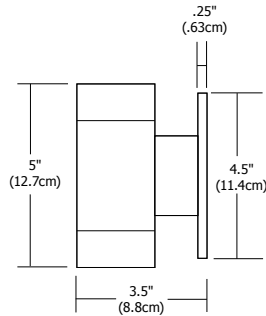

TAOS ROUND LED - INDOOR/ OUTDOOR

REV:04.20.15

Description:

The cylindrical shaped Taos Round LED adds balance to the environment while providing intense bidirectional light above and below the fixture. An electronic 100-120 VAC, 50/60 Hz driver is provided which fits easily into the electrical box. The fixture is rated for indoor, outdoor and wet applications. ADA compliant. Fixture includes a 5 year warranty.

Finish:

Satin Aluminum

Lamp Specification:

6.52 Total Watts (LED and power supply), 12VAC **LED**, 3182K, 84CRI, 158 lumens, 24 lumens per watt; 70% lumen maintenance based on 50,000 hours of operation

Dimming Information:

Constant current 700 mA driver - Dimmable with low voltage electronic dimmer. Lutron: Diva #DVELV-300P; Skylark #SELV-300P; Maestro #MAELV-600 are recommended.