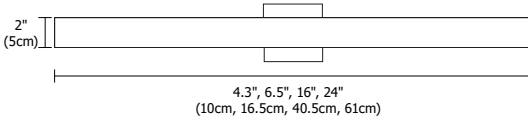

4"
Satin Nickel

7"
Satin Nickel

16"
Satin Nickel

24"
Satin Nickel

Description:

Alpha LED wall and vanity series features a white diffuser lens on the top and the bottom of the rectangular metal shade to provide general bidirectional light distribution from 2700K or 3000K LEDs. Fixture uses an electronic low voltage LED transformer (included). Alpha is dimmable with an electronic low voltage dimmer. ADA compliant. Fixtures include a 5 year warranty.

Diffuser:

White diffuser lens

Finish:

Satin Nickel or Chrome

Lamp Specification:

Integrated LED Strip. Very warm white 2700K, 90+CRI or warm white 3000K, 90+CRI LEDs

Alpha 4 LED lamps consume 4 watts; 5 total watts

| | | | | |
|-----------------|--|-----------|---|------------------------------|
| System | Size | Lamp | Color Temperature | Finish |
| ALPHA | 4 | L1 | 27K | SN |
| ALPHA Alpha LED | 4 4.3" (10cm) 7 6.5" (16.5cm) 16 16" (40.5cm) 24 24" (61cm) | L1 LED | 27K 2700K Very Warm White 30K 3000K Warm White | SN Satin Nickel CH Chrome |