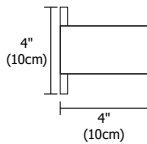

4"
Satin Nickel

7"
Satin Nickel

16"
Satin Nickel

24"
Satin Nickel

Description:

Alpha LED wall and vanity series features a white diffuser lens on the top and the bottom of the rectangular metal shade to provide general bidirectional light distribution from 2700K or 3000K LEDs. Fixture uses an electronic low voltage LED transformer (included). Alpha is dimmable with an electronic low voltage dimmer. ADA compliant. Fixtures include a 5 year warranty.

| | | | | |
|-----------------|--|-----------|---|------------------------------|
| System | Size | Lamp | Color Temperature | Finish |
| ALPHA | 4 | L1 | 27K | SN |
| ALPHA Alpha LED | 4 4.3" (10cm) 7 6.5" (16.5cm) 16 16" (40.5cm) 24 24" (61cm) | L1 LED | 27K 2700K Very Warm White 30K 3000K Warm White | SN Satin Nickel CH Chrome |