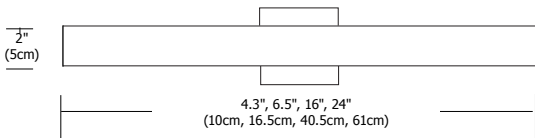

4"
Satin Nickel

7"
Satin Nickel

16"
Satin Nickel

24"
Satin Nickel

Description:

Alpha LED wall and vanity series features a white diffuser lens on the top and the bottom of the rectangular metal shade to provide general bidirectional light distribution from 2700K or 3000K LEDs. Fixture uses an electronic low voltage LED transformer (included). Alpha is dimmable with an electronic low voltage dimmer. ADA compliant. Fixtures include a 5 year warranty.

Diffuser:

White diffuser lens

Finish:

Satin Nickel or Chrome

Lamp Specification:

Integrated LED Strip. Very warm white 2700K, 90+CRI or warm white 3000K, 90+CRI LEDs

Alpha 4 LED lamps consume 4 watts; 5 total watts

Weight:

4 1.5 lbs (0.7 kg)

7 2 lbs (0.9 kg)

16 4 lbs (1.8 kg)

24 5.5 lbs (2.5 kg)

ALPHA	Size	Lamp	Color Temperature	Finish
	4	L1	27K	SN
	4 4.3" (10cm) 7 6.5" (16.5cm) 16 16" (40.5cm) 24 24" (61cm)	L1 LED	27K 2700K Very Warm White 30K 3000K Warm White	SN Satin Nickel CH Chrome