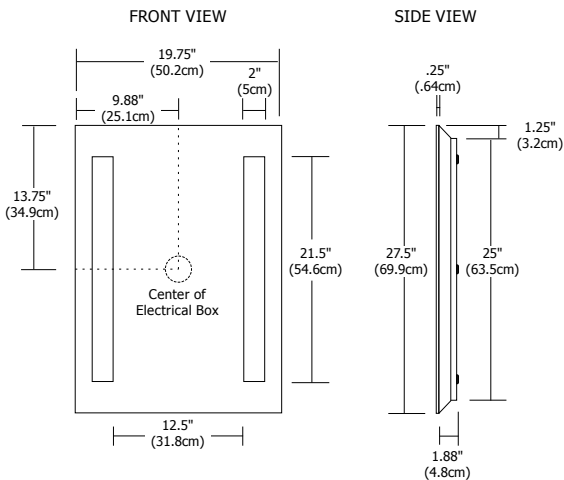

Average Lamp Life:

50,000 hours

Dimming:

Dimmable with electronic low voltage dimmer

Dimensions:

27.5" x 19.75" x 2.13"

Accessories:

Add Mirror Defogger **DF-RE1220** to remove condensation (sold separately)

Weight:

28 lbs (12.7 kg)

PROJECT:

FIXTURE TYPE:

DATE: