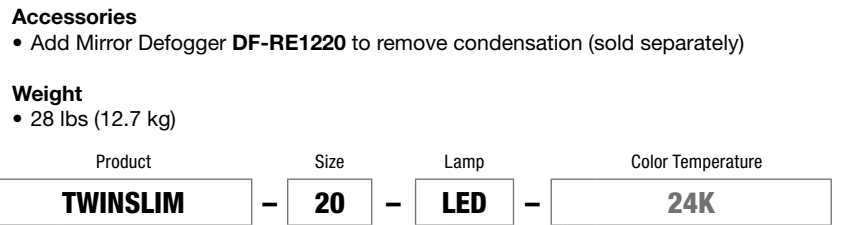

SIDE VIEW

TWINSLIM Twin Slim LED surface mounted rectangular mirror

20 20"

LED LED LED

24K

- **24K** 2400K Amber White
- ***27K** 2700K Very Warm White
- **27D** 2700K Warm Dim (5W only)
- **30K** 3000K Warm White
- **30D** 3000K Warm Dim (5W only)
- **35K** 500K Neutral White
- **40K** 4000K Cool White
- **57K** 5700K Daylight White

*Quick ship (ships in 2 days)

Mirror Accessory

DF-RE1220

DF-RE1220 Defogger Rectangle 12"x 20"

PROJECT	FIXTURE TYPE	DATE