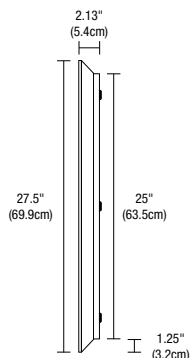

## Dimensions

- 27.5" x 19.75" x 2.13"

## Weight

- 28 lbs (12.7 kg)

## SIDE VIEW

**TWINSLIM** Twin Slim LED surface mounted rectangular mirror

**20** 20"

**LED** LED LED

**24K**

- 24K** 2400K Amber White
- \*27K** 2700K Very Warm White
- 27D** 2700K Warm Dim (5W only)
- 30K** 3000K Warm White
- 30D** 3000K Warm Dim (5W only)
- 35K** 500K Neutral White
- 40K** 4000K Cool White
- 57K** 5700K Daylight White