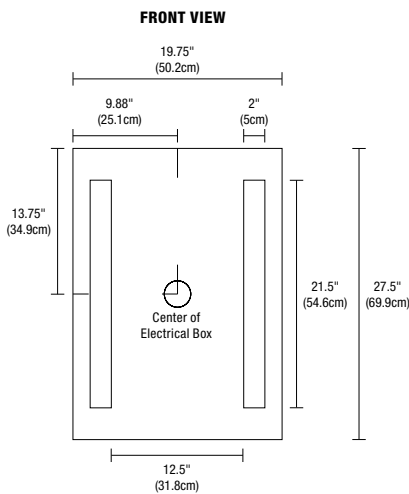

## Dimensions

- 27.5" x 19.75" x 2.13"

## Weight

- 28 lbs (12.7 kg)